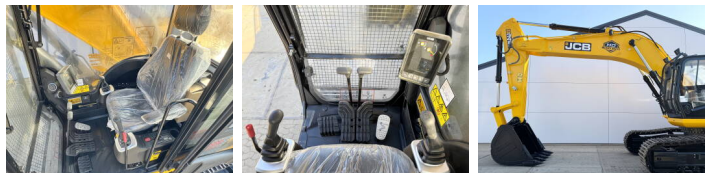

JCB

JCB JS345LC HD

€ 129.500 özel

Y?l 2026
Referans numaras? BM006472
Hours 8

Algemeen

T?r JS345LC HD
Yer Veldhoven, Netherlands
Available at Boss Machinery! This JCB JS345LC HD Excavators from 2026 has an engine power of 165 kW and counts 8 operational hours. The total weight of this JCB JS345LC HD is 33024 kg and the dimensions are 10.75 x 3.34 x 3.65. Furthermore, this JS345LC HD is equipped with Climate Control, Klima, Ekstra hidrolik i?levi, ?eki? fonksiyonu. Do you want more information or do you want to try the JCB JS345LC HD at our yard? Please let us know.

Maten / Gewichten

A??rl?k 33024
Boyutlar U*G*Y 10.75 x 3.34 x 3.65

Motor informatie

Motor markas? JCB
Engine model 672 TA0-165
Silindirler 6
Turbo
KW cinsinden kapasite 165

Banden / Rupsen

Sprocket % 100
Zincir % 100
Plaka % 100
Plaka geni?li?i 60 cm

Opties

Climate Control
Klima
Ekstra hidrolik i?levi

BOSS

MACHINERY