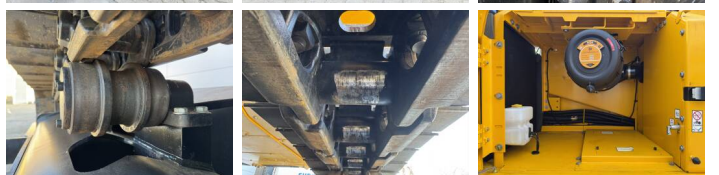

JCB

JCB JS345LC HD

€ 129.500 özel

Y?l 2026
Referans numaras? BM006472
Hours 8

Algemeen

T?r JS345LC HD
Yer Veldhoven, Netherlands
Available at Boss Machinery! This JCB JS345LC HD Excavators from 2026 has an engine power of 165 kW and counts 8 operational hours. The total weight of this JCB JS345LC HD is 33024 kg and the dimensions are 10.75 x 3.34 x 3.65. Furthermore, this JS345LC HD is equipped with Climate Control, Klima, Ekstra hidrolik i?levi, ?eki? fonksiyonu. Do you want more information or do you want to try the JCB JS345LC HD at our yard? Please let us know.

Maten / Gewichten

A??rl?k 33024
Boyutlar U*G*Y 10.75 x 3.34 x 3.65

Motor informatie

Motor markas? JCB
Engine model 672 TA0-165
Silindirler 6
Turbo
KW cinsinden kapasite 165

Banden / Rupsen

Sprocket % 100
Zincir % 100
Plaka % 100
Plaka geni?li?i 60 cm

Opties

Climate Control
Klima
Ekstra hidrolik i?levi

BOSS

MACHINERY