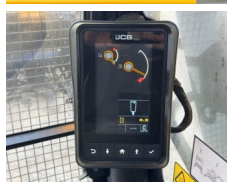

JCB

JCB JS345LC HD

€ 129.500 özel

Y?l 2026
Referans numaras? BM006472
Hours 8

Algemeen

T?r JS345LC HD
Yer Veldhoven, Netherlands
Available at Boss Machinery! This JCB JS345LC HD Excavators from 2026 has an engine power of 165 kW and counts 8 operational hours. The total weight of this JCB JS345LC HD is 33024 kg and the dimensions are 10.75 x 3.34 x 3.65. Furthermore, this JS345LC HD is equipped with Climate Control, Klima, Ekstra hidrolik i?levi, ?eki? fonksiyonu. Do you want more information or do you want to try the JCB JS345LC HD at our yard? Please let us know.

Maten / Gewichten

A??rl?k 33024
Boyutlar U*G*Y 10.75 x 3.34 x 3.65

Motor informatie

Motor markas? JCB
Engine model 672 TA0-165
Silindirler 6
Turbo
KW cinsinden kapasite 165

Banden / Rupsen

Sprocket % 100
Zincir % 100
Plaka % 100
Plaka geni?li?i 60 cm

Opties

Climate Control
Klima
Ekstra hidrolik i?levi

BOSS

MACHINERY