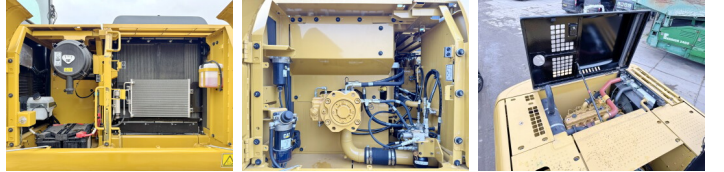

Caterpillar

Caterpillar 320D3 GC

BOSS
MACHINERY

Y?l 2024
Referans numaras? BM006134
Hours 5

Algemeen

T?r 320D3 GC
Yer Veldhoven, Netherlands
NON CE

Aç?klama

Available at Boss Machinery! This Caterpillar 320D3 GC Excavators from 2024 has an engine power of 92 kW and counts 5 operational hours. The total weight of this Caterpillar 320D3 GC is 19800 kg and the dimensions are 13.15 x 2.81 x 2.94. Furthermore, this 320D3 GC is equipped with Klima. Do you want more information or do you want to try the Caterpillar 320D3 GC at our yard? Please let us know.

Maten / Gewichten

A??rl?k 19800
Stick Length 6.40m
Boyutlar U*G*Y 13.15 x 2.81 x 2.94
Boom Length 9.15m

Motor informatie

Motor markas? Caterpillar
Engine model ALUW06DTI
Silindirler 6
Turbo
KW cinsinden kapasite 92

Banden / Rupsen

Plaka % 100
Sprocket % 100
Zincir % 100
Plaka geni?li?i 60 cm

Klima

Opties