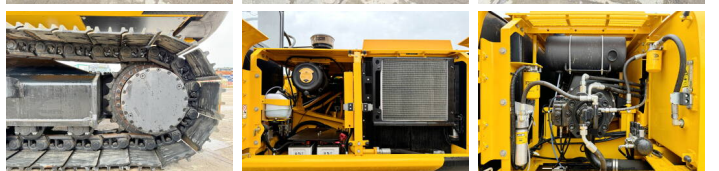

JCB

JCB 215LC

€ 69.500 özel

Y?l 2026
Referans numaras? BM005866
Hours 6

Algemeen

Tür 215LC
Yer Veldhoven, Netherlands
Certificaat NOT FOR SALE IN EU / NO CE MARK
Available at Boss Machinery! This JCB 215LC Excavators from 2026 has an engine power of 104 kW and counts 6 operational hours. The total weight of this JCB 215LC is 21500 kg and the dimensions are 9.75 x 3.00 x 3.25. Furthermore, this 215LC is equipped with Radio, Klima, Ekstra hidrolik i?levi, Çekiç fonksiyonu. The JCB Excavators also has a NOT FOR SALE IN EU / NO CE MARK marking. Do you want more information or do you want to try the JCB 215LC at our yard? Please let us know.

Maten / Gewichten

Boyutlar U*G*Y 9.75 x 3.00 x 3.25
A??rl?k 21500

Technische informatie

Fuel Tank: 343L

Motor informatie

Motor markas? Cummins
Engine model 6BT5.9C
Silindirler 6
Turbo
KW cinsinden kapasite 104

Banden / Rupsen

Plaka % 100
Sprocket % 100
Zincir % 100

BOSS

MACHINERY

Opties

Radio

Klima

Ekstra hidrolik i?levi