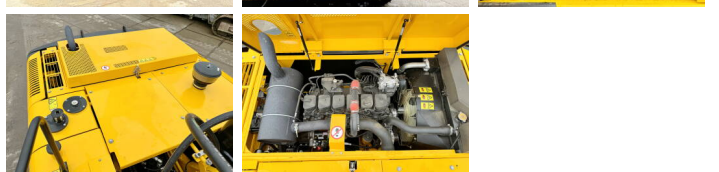

JCB

JCB 215LC

€ 69.500 özel

Y?l 2026
Referans numaras? BM005866
Hours 6

Algemeen

Tür 215LC
Yer Veldhoven, Netherlands
Certificaat NOT FOR SALE IN EU / NO CE MARK
Available at Boss Machinery! This JCB 215LC Excavators from 2026 has an engine power of 104 kW and counts 6 operational hours. The total weight of this JCB 215LC is 21500 kg and the dimensions are 9.75 x 3.00 x 3.25. Furthermore, this 215LC is equipped with Radio, Klima, Ekstra hidrolik i?levi, Çekiç fonksiyonu. The JCB Excavators also has a NOT FOR SALE IN EU / NO CE MARK marking. Do you want more information or do you want to try the JCB 215LC at our yard? Please let us know.

Maten / Gewichten

Boyutlar U*G*Y 9.75 x 3.00 x 3.25
A??rl?k 21500

Technische informatie

Fuel Tank: 343L

Motor informatie

Motor markas? Cummins
Engine model 6BT5.9C
Silindirler 6
Turbo
KW cinsinden kapasite 104

Banden / Rupsen

Plaka % 100
Sprocket % 100
Zincir % 100

BOSS

MACHINERY