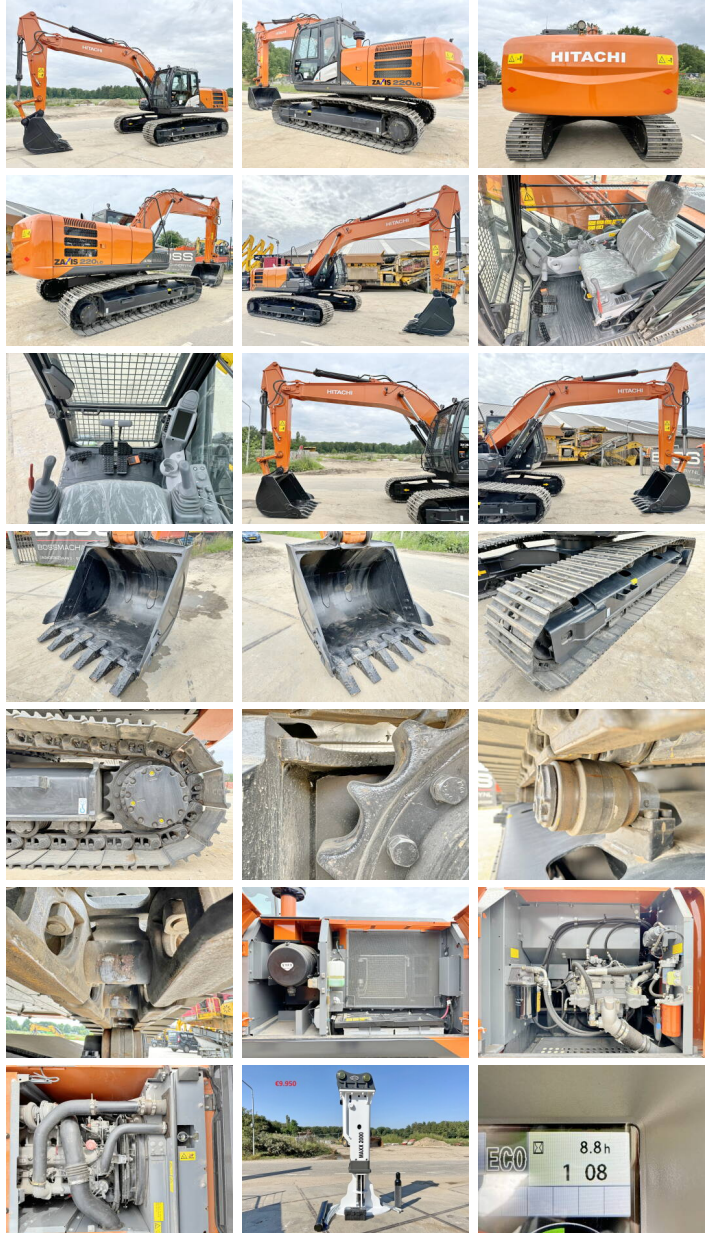

Hitachi

Hitachi ZX220LC-5G

BOSS
MACHINERY

Y?l 2026
Referans numaras? BM006316
Hours 8

Algemeen

T?r ZX220LC-5G
Yer Veldhoven, Netherlands
Available at Boss Machinery! This Hitachi ZX220LC-5G Excavators from 2026 has an engine power of 129 kW and counts 8 operational hours. The total weight of this Hitachi ZX220LC-5G is 21700 kg and the dimensions are 9.75 x 3.00 x 3.25. Furthermore, this ZX220LC-5G is equipped with Non CE, HP Hammer Lines, Radio, Klima, Ekstra hidrolik i?levi, ?ekik fonksiyonu. Do you want more information or do you want to try the Hitachi ZX220LC-5G at our yard? Please let us know.

Maten / Gewichten

Boyutlar U*G*Y 9.75 x 3.00 x 3.25
A??rl?k 21700

Motor informatie

Motor markas? Isuzu
Engine model CC-6BG1TRA-12
Turbo
KW cinsinden kapasite 129

Banden / Rupsen

Plaka % 100
Sprocket % 100
Zincir % 100
Plaka geni?li?i 60

Opties

Non CE
HP Hammer Lines
Radio
Klima
Ekstra hidrolik i?levi