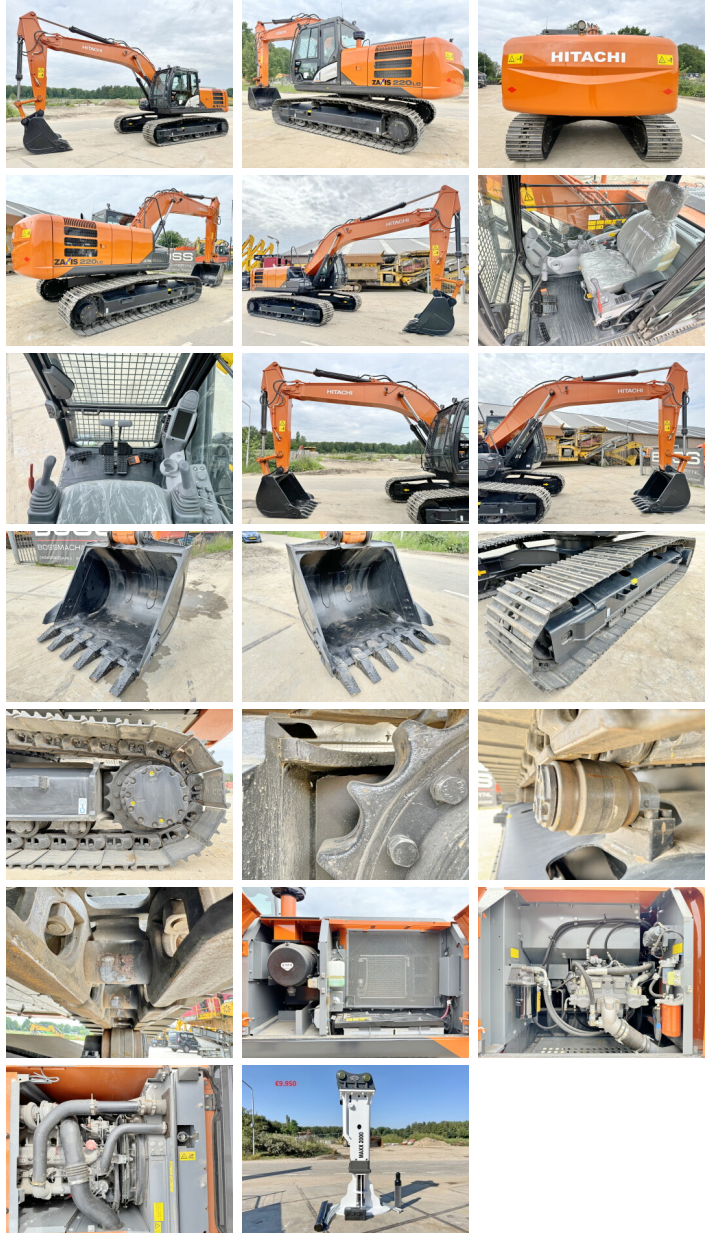

Hitachi

Hitachi ZX220LC-5G

BOSS
MACHINERY

Y?l 2026
Referans numaras? BM006380
Hours 5

Algemeen

T?r ZX220LC-5G
Yer Veldhoven, Netherlands
Available at Boss Machinery! This Hitachi ZX220LC-5G Excavators from 2026 has an engine power of 129 kW and counts 5 operational hours. The total weight of this Hitachi ZX220LC-5G is 21700 kg and the dimensions are 9.75 x 3.00 x 3.25. Furthermore, this ZX220LC-5G is equipped with HP Hammer Lines, Radio, Klima, Non CE, Ekstra hidrolik i?levi, ?eki? fonksiyonu. Do you want more information or do you want to try the Hitachi ZX220LC-5G at our yard? Please let us know.

Maten / Gewichten

Boyutlar U*G*Y 9.75 x 3.00 x 3.25
A??rl?k 21700

Motor informatie

Motor markas? Isuzu
Engine model CC-6BG1TRA-12
Turbo
KW cinsinden kapasite 129

Banden / Rupsen

Sprocket % 100
Zincir % 100
Plaka % 100
Plaka geni?li?i 60

Opties

HP Hammer Lines
Radio
Klima
Non CE
Ekstra hidrolik i?levi