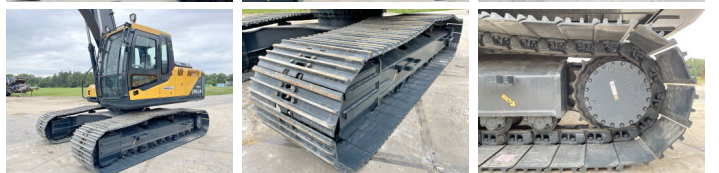

Hyundai

Hyundai R245LR

BOSS
MACHINERY

€ 82.500özel

Y?l 2026
Referans numaras? BM005575
Hours 5

Algemeen

Tür R245LR
Yer Veldhoven, Netherlands
Certificaat NOT FOR SALE IN EU / NO CE MARK
Available at Boss Machinery! This Hyundai R245LR Excavators from 2026 has an engine power of 104 kW and counts 5 operational hours. The total weight of this Hyundai R245LR is 24500 kg and the dimensions are 12.10 x 3.19 x 3.30. Furthermore, this R245LR is equipped with Bluetooth, Klima, Radio. The Hyundai Excavators also has a NOT FOR SALE IN EU / NO CE MARK marking. Do you want more information or do you want to try the Hyundai R245LR at our yard? Please let us know.

Maten / Gewichten

Boyutlar U*G*Y 12.10 x 3.19 x 3.30
A??rl?k 24500 kg

Motor informatie

Motor markas? Cummins
Engine model 6BT5.9C
Turbo
KW cinsinden kapasite 104

Banden / Rupsen

Plaka % 100
Sprocket % 100
Zincir % 100
Plaka geni?li?i 80 cm

Opties

Bluetooth