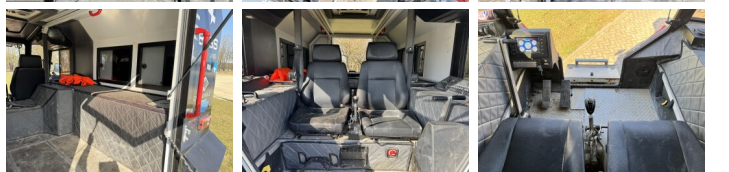

Sherp

Sherp N 1200 4WD UTV/ATV

€ 98.000 özel

Y?l 2021
Referans numaras? BM005890
Hours 229

Algemeen

T?r N 1200 4WD UTV/ATV
Yer Veldhoven, Netherlands
Overig Fits UP TO 9 People!
Certificaat CE

Aç?klama

Available at Boss Machinery! This Sherp N 1200 4WD UTV/ATV Others from 2021 has an engine power of 41 kW and counts 229 operational hours. The total weight of this Sherp N 1200 4WD UTV/ATV is 2500 kg and the dimensions are 4.00 x 2.52 x 2.80. Furthermore, this N 1200 4WD UTV/ATV is equipped with Klima, Camera. The Sherp Others also has a CE marking. Do you want more information or do you want to try the Sherp N 1200 4WD UTV/ATV at our yard? Please let us know.

Maten / Gewichten

Wheel base (cm) 212
GVW 3700 kg
A??rl?k 2500
Maksimum y?k kapasitesi 1200 kg
Boyutlar U*G*Y 4.00 x 2.52 x 2.80

Technische informatie

Di?li kutusu Manual
S?r?c? yap?land?rmalar? 4x4

Motor informatie

Maximum Nm 190
Fuel Diesel
Motor markas? Doosan
Engine model D18
Silindirler 3

BOSS

MACHINERY