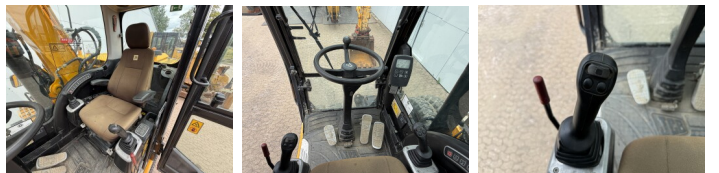

JCB

JCB JS145w

€ 32.500 özel

Y?l 2012
Referans numaras? BM007648
Hours 9.395

Algemeen

T?r JS145w
Yer Veldhoven, Netherlands
Certificaat CE

Available at Boss Machinery! This JCB JS145w Wheeled Excavator from 2012 has an engine power of 97 kW and counts 9395 operational hours. The total weight of this JCB JS145w is 15940 kg and the dimensions are 7.96 x 2.54 x 3.12. Furthermore, this JS145w is equipped with H?zl? kupl?r, Heated Seat, Klima, Climate Control, Radio, AdBlue, Ekstra hidrolik i?levi, ?ekik fonksiyonu. The JCB Wheeled Excavator also has a CE marking. Do you want more information or do you want to try the JCB JS145w at our yard? Please let us know.

Banden / Rupsen

50% 40% 50% 40% 10.00-20EX-1
50% 40% 50% 40% 10.00-20EX-1

BOSS

MACHINERY

Opties

H?zl? kupl?r

Heated Seat

Klima