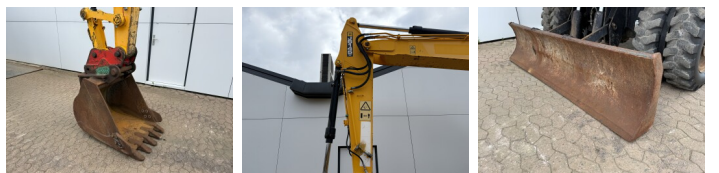

JCB

JCB JS145w

€ 32.500 özel

Y?l 2012
Referans numaras? BM007648
Hours 9.395

Algemeen

T?r JS145w
Yer Veldhoven, Netherlands
Certificaat CE

Available at Boss Machinery! This JCB JS145w Wheeled Excavator from 2012 has an engine power of 97 kW and counts 9395 operational hours. The total weight of this JCB JS145w is 15940 kg and the dimensions are 7.96 x 2.54 x 3.12. Furthermore, this JS145w is equipped with H?zl? kupl?r, Heated Seat, Klima, Climate Control, Radio, AdBlue, Ekstra hidrolik i?levi, ?ekik fonksiyonu. The JCB Wheeled Excavator also has a CE marking. Do you want more information or do you want to try the JCB JS145w at our yard? Please let us know.

Maten / Gewichten

A??rl?k 15940
Boyutlar U*G*Y 7.96 x 2.54 x 3.12

Technische informatie

S?r?c? yap?land?rmalar? 4x4

Motor informatie

Motor markas? JCB
Engine model Dieselmaks 444
Silindirler 4
Turbo
KW cinsinden kapasite 97

Banden / Rupsen

50% 40% 50% 40% 10.00-20EX-1
50% 40% 50% 40% 10.00-20EX-1

BOSS

MACHINERY

Opties

H?zl? kupl?r

Heated Seat

Klima