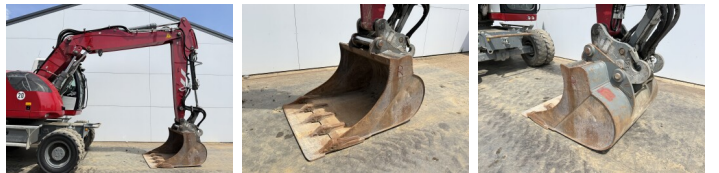

Liebherr

Liebherr A918 Compact Litronic

BOSS
MACHINERY

Y?l 2022
Referans numaras? BM007826
Hours 2.035

Algemeen

T?r A918 Compact Litronic
Yer Veldhoven, Netherlands
Certificaat CE

Available at Boss Machinery! This Liebherr A918 Compact Litronic Wheeled Excavator from 2022 has an engine power of 115 kW and counts 2035 operational hours. The total weight of this Liebherr A918 Compact Litronic is 19000 kg and the dimensions are 8.23 x 2.76 x 3.28. Furthermore, this A918 Compact Litronic is equipped with Bluetooth, Heated Seat, H?zl? kupl?r, AdBlue, Radio, Klima, Climate Control, Camera, Ekstra hidrolik i?levi, ?ekik fonksiyonu, Merkezi ya?lama. The Liebherr Wheeled Excavator also has a CE marking. Do you want more information or do you want to try the Liebherr A918 Compact Litronic at our yard? Please let us know.

Aç?klama

Maten / Gewichten

Boyutlar U*G*Y 8.23 x 2.76 x 3.28
A??rl?k 19000

Technische informatie

German Machine
S?r?c? yap?land?rmalar? 4x4

Motor informatie

Motor markas? Liebherr
Engine model D924
Silindirler 4
Turbo
KW cinsinden kapasite 115

Banden / Rupsen

20% 20% 290/90-20
20% 20% 290/90-20

Opties

Bluetooth
Heated Seat
H?zl? kupl?r
AdBlue
Radio
Klima
Climate Control
Camera
Ekstra hidrolik i?levi
Çekiç fonksiyonu
Merkezi ya?lama