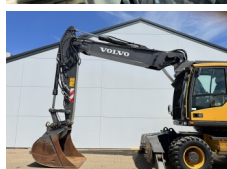

Volvo

Volvo EW210D

BOSS
MACHINERY

€ 69.500 özel

Y?l 2016
Referans numaras? BM007728
Hours 8.077

Algemeen

T?r EW210D
Yer Veldhoven, Netherlands
Certificaat CE

Aç?klama

Available at Boss Machinery! This Volvo EW210D Wheeled Excavator from 2016 has an engine power of 129 kW and counts 8077 operational hours. The total weight of this Volvo EW210D is 24000 kg and the dimensions are 9.18 x 2.76 x 3.37. Furthermore, this EW210D is equipped with Heated Seat, Klima, Bluetooth, Camera, H?zli? kupl?r, Ekstra hidrolik i?levi, Çekiç fonksiyonu. The Volvo Wheeled Excavator also has a CE marking. Do you want more information or do you want to try the Volvo EW210D at our yard? Please let us know.

Maten / Gewichten

Boyutlar U*G*Y 9.18 x 2.76 x 3.37
A??rl?k 24000

Technische informatie

German Machine
S?r?c? yap?land?rmalar? 4x4

Motor informatie

Motor markas? Volvo
Engine model D6H
Silindirler 6
Turbo
KW cinsinden kapasite 129

Banden / Rupsen