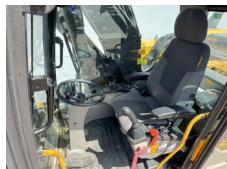

Available at Boss Machinery! This Volvo EW210D Wheeled Excavator from 2016 has an engine power of 129 kW and counts 8077 operational hours. The total weight of this Volvo EW210D is 24000 kg and the dimensions are 9.18 x 2.76 x 3.37. Furthermore, this EW210D is equipped with Heated Seat, Klima, Bluetooth, Camera, H?zli? kupl?r, Ekstra hidrolik i?levi, Çekiç fonksiyonu. The Volvo Wheeled Excavator also has a CE marking. Do you want more information or do you want to try the Volvo EW210D at our yard? Please let us know.

Maten / Gewichten

Boyutlar U*G*Y 9.18 x 2.76 x 3.37
A??rl?k 24000

Technische informatie

German Machine
S?r?c? yap?land?rmalar? 4x4

Motor informatie

Motor markas? Volvo
Engine model D6H
Silindirler 6
Turbo
KW cinsinden kapasite 129

Banden / Rupsen

Opties

Heated Seat

Klima

Bluetooth

Camera

H?zl? kupl?r

Ekstra hidrolik i?levi