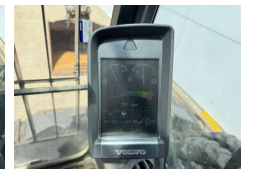

Available at Boss Machinery! This Volvo EW210D Wheeled Excavator from 2016 has an engine power of 129 kW and counts 8077 operational hours. The total weight of this Volvo EW210D is 24000 kg and the dimensions are 9.18 x 2.76 x 3.37. Furthermore, this EW210D is equipped with Heated Seat, Klima, Bluetooth, Camera, H?zli? kupl?r, Ekstra hidrolik i?levi, Çekiç fonksiyonu. The Volvo Wheeled Excavator also has a CE marking. Do you want more information or do you want to try the Volvo EW210D at our yard? Please let us know.

Maten / Gewichten

Boyutlar U*G*Y 9.18 x 2.76 x 3.37
A??rl?k 24000

Technische informatie

German Machine
S?r?c? yap?land?rmalar? 4x4

Motor informatie

Motor markas? Volvo
Engine model D6H
Silindirler 6
Turbo
KW cinsinden kapasite 129

Banden / Rupsen

Opties

Heated Seat

Klima

Bluetooth

Camera

H?zl? kupl?r

Ekstra hidrolik i?levi