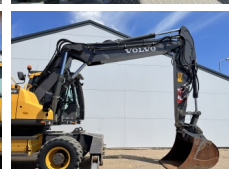

Volvo

Volvo EW210D

BOSS
MACHINERY

€ 69.500 özel

Y?l 2016
Referans numaras? BM007728
Hours 8.077

Algemeen

T?r EW210D
Yer Veldhoven, Netherlands
Certificaat CE

Aç?klama

Available at Boss Machinery! This Volvo EW210D Wheeled Excavator from 2016 has an engine power of 129 kW and counts 8077 operational hours. The total weight of this Volvo EW210D is 24000 kg and the dimensions are 9.18 x 2.76 x 3.37. Furthermore, this EW210D is equipped with Heated Seat, Klima, Bluetooth, Camera, H?zli? kupl?r, Ekstra hidrolik i?levi, Çekiç fonksiyonu. The Volvo Wheeled Excavator also has a CE marking. Do you want more information or do you want to try the Volvo EW210D at our yard? Please let us know.

Maten / Gewichten

Boyutlar U*G*Y 9.18 x 2.76 x 3.37
A??rl?k 24000

Technische informatie

German Machine
S?r?c? yap?land?rmalar? 4x4

Motor informatie

Motor markas? Volvo
Engine model D6H
Silindirler 6
Turbo
KW cinsinden kapasite 129

Banden / Rupsen