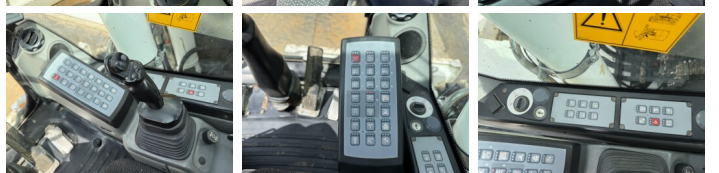

Liebherr

Liebherr A918 Compact

€ 42.500özel

Y?l 2012
Referans numaras? BM007713
Hours 16.870

Algemeen

Tür A918 Compact
Yer Veldhoven, Netherlands
Certificaat CE + EPA
Available at Boss Machinery! This Liebherr A918 Compact Wheeled Excavator from 2012 has an engine power of 110 kW and counts 16870 operational hours. The total weight of this Liebherr A918 Compact is 20000 kg and the dimensions are 8.16 x 2.54 x 3.30. Furthermore, this A918 Compact is equipped with AdBlue, Radio, Climate Control, Camera, H?zl? kupl?r, Bluetooth, Heated Seat, Klima, Ekstra hidrolik i?levi, ?eki? fonksiyonu, Merkezi ya?lama. The Liebherr Wheeled Excavator also has a CE + EPA marking. Do you want more information or do you want to try the Liebherr A918 Compact at our yard? Please let us know.

Maten / Gewichten

A??rl?k 20000
Boyutlar U*G*Y 8.16 x 2.54 x 3.30

Technische informatie

Sürücü yap?land?rmalar? 4x4

Motor informatie

Motor markas? Liebherr
Engine model D834 A7
Silindirler 4
Turbo
KW cinsinden kapasite 110

BOSS

MACHINERY

Banden / Rupsen

40%	40%	18-19.5
20%	20%	18-19.5

Opties

AdBlue
Radio
Climate Control
Camera
H?zl? kupl?r
Bluetooth
Heated Seat
Klima
Ekstra hidrolik i?levi
Çekiç fonksiyonu
Merkezi ya?lama