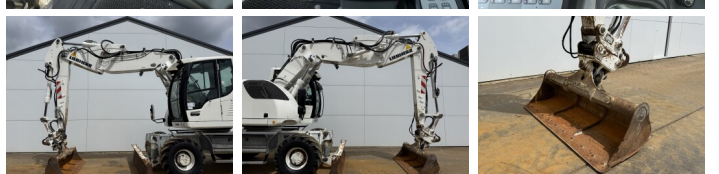

Liebherr

Liebherr A918 Compact

€ 42.500özel

Y?l 2012
Referans numaras? BM007713
Hours 16.870

Algemeen

Tür A918 Compact
Yer Veldhoven, Netherlands
Certificaat CE + EPA
Available at Boss Machinery! This Liebherr A918 Compact Wheeled Excavator from 2012 has an engine power of 110 kW and counts 16870 operational hours. The total weight of this Liebherr A918 Compact is 20000 kg and the dimensions are 8.16 x 2.54 x 3.30. Furthermore, this A918 Compact is equipped with AdBlue, Radio, Climate Control, Camera, H?zl? kupl?r, Bluetooth, Heated Seat, Klima, Ekstra hidrolik i?levi, ?eki? fonksiyonu, Merkezi ya?lama. The Liebherr Wheeled Excavator also has a CE + EPA marking. Do you want more information or do you want to try the Liebherr A918 Compact at our yard? Please let us know.

Maten / Gewichten

A??rl?k 20000
Boyutlar U*G*Y 8.16 x 2.54 x 3.30

Technische informatie

Sürücü yap?land?rmalar? 4x4

Motor informatie

Motor markas? Liebherr
Engine model D834 A7
Silindirler 4
Turbo
KW cinsinden kapasite 110

BOSS

MACHINERY

Banden / Rupsen

40%	40%	18-19.5
20%	20%	18-19.5

Opties

AdBlue
Radio
Climate Control
Camera
H?zl? kupl?r
Bluetooth
Heated Seat
Klima
Ekstra hidrolik i?levi
Çekiç fonksiyonu
Merkezi ya?lama