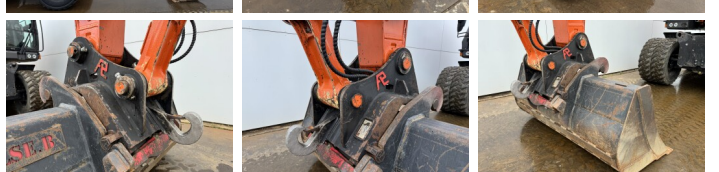

Hitachi

Hitachi ZX150W-7

BOSS
MACHINERY

€ 119.500 özel

Yıl 2022
Referans numarası BM007731
Hours 2.735

Algemeen

Tür ZX150W-7
Yer Veldhoven, Netherlands
Certificaat CE + EPA
Available at Boss Machinery! This Hitachi ZX150W-7 Wheeled Excavator from 2022 has an engine power of 105 kW and counts 2735 operational hours. The total weight of this Hitachi ZX150W-7 is 16400 kg and the dimensions are 8.21 x 2.54 x 3.15. Furthermore, this ZX150W-7 is equipped with Hydraulic Coupler, Bluetooth, Heated Seat, Klima, AdBlue, Radio, Climate Control, Camera, Ekstra hidrolik i?levi, Çekiş fonksiyonu, Merkezi ya?lama. The Hitachi Wheeled Excavator also has a CE + EPA marking. Do you want more information or do you want to try the Hitachi ZX150W-7 at our yard? Please let us know.

Maten / Gewichten

Boyutlar U*G*Y 8.21 x 2.54 x 3.15
A?rl?k 16400

Technische informatie

Sürücü yap?land?rmalar? 4x4

Motor informatie

Motor markası Deutz
Engine model TCD 4.1 L4
Silindirler 4
Turbo
KW cinsinden kapasite 105

Banden / Rupsen

40% 40%

315/80R22.5

40% 40%

315/80R22.5

Opties

H?zli? kuplör

Bluetooth