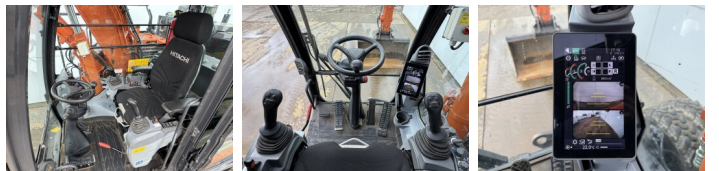

Hitachi

Hitachi ZX150W-7

BOSS
MACHINERY

€ 119.500 özel

Yıl 2022
Referans numarası BM007731
Hours 2.735

Algemeen

Tür ZX150W-7
Yer Veldhoven, Netherlands
Certificaat CE + EPA
Available at Boss Machinery! This Hitachi ZX150W-7 Wheeled Excavator from 2022 has an engine power of 105 kW and counts 2735 operational hours. The total weight of this Hitachi ZX150W-7 is 16400 kg and the dimensions are 8.21 x 2.54 x 3.15. Furthermore, this ZX150W-7 is equipped with Hydraulic Coupler, Bluetooth, Heated Seat, Klima, AdBlue, Radio, Climate Control, Camera, Ekstra hidrolik i?levi, Çekiş fonksiyonu, Merkezi ya?lama. The Hitachi Wheeled Excavator also has a CE + EPA marking. Do you want more information or do you want to try the Hitachi ZX150W-7 at our yard? Please let us know.

Maten / Gewichten

Boyutlar U*G*Y 8.21 x 2.54 x 3.15
A?rl?k 16400

Technische informatie

Sürücü yap?land?rmalar? 4x4

Motor informatie

Motor markası Deutz
Engine model TCD 4.1 L4
Silindirler 4
Turbo
KW cinsinden kapasite 105

Banden / Rupsen