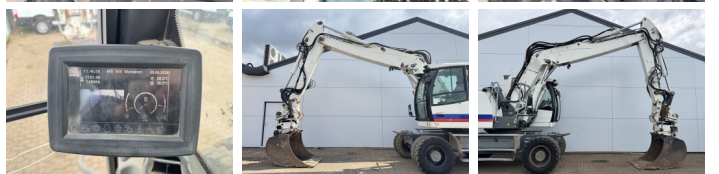

Liebherr

Liebherr A920

BOSS
MACHINERY

€ 59.500özel

Y?l 2014
Referans numaras? BM007670
Hours 14.888

Algemeen

Tür A920
Yer Veldhoven, Netherlands
Overig Tiltator Wimmer / Triple
Boom / 3 Buckets + Forks
Included / Rear + Side
Camera / Heated Seat / Rear
Blade!!!
Certificaat CE + EPA

Aç?klama

Available at Boss Machinery! This Liebherr A920 Wheeled Excavator from 2014 has an engine power of 120 kW and counts 14888 operational hours. The total weight of this Liebherr A920 is 20500 kg and the dimensions are 8.95 x 2.55 x 3.23. Furthermore, this A920 is equipped with Bluetooth, Radio, Camera, H?zl? kuplör, Climate Control, Heated Seat, Klima, Ekstra hidrolik i?levi, Çekiç fonksiyonu, Merkezi ya?lama. The Liebherr Wheeled Excavator also has a CE + EPA marking. Do you want more information or do you want to try the Liebherr A920 at our yard? Please let us know.

Maten / Gewichten

A??rl?k 20500
Boyutlar U*G*Y 8.95 x 2.55 x 3.23

Technische informatie

Sürücü yap?land?rmalar? 4x4

Motor informatie

Motor markas? Liebherr
Engine model D834 A7
Silindirler 4
Turbo
KW cinsinden kapasite 120