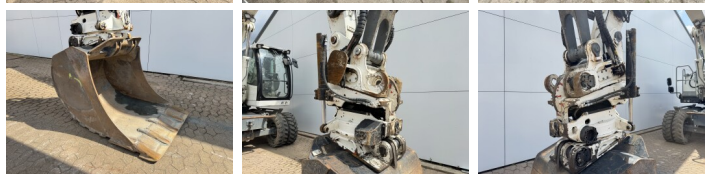

Liebherr

Liebherr A920

BOSS
MACHINERY

€ 59.500özel

Y?l 2014
Referans numaras? BM007670
Hours 14.888

Algemeen

Tür A920
Yer Veldhoven, Netherlands
Overig Tiltator Wimmer / Triple
Boom / 3 Buckets + Forks
Included / Rear + Side
Camera / Heated Seat / Rear
Blade!!!
Certificaat CE + EPA

Aç?klama

Available at Boss Machinery! This Liebherr A920 Wheeled Excavator from 2014 has an engine power of 120 kW and counts 14888 operational hours. The total weight of this Liebherr A920 is 20500 kg and the dimensions are 8.95 x 2.55 x 3.23. Furthermore, this A920 is equipped with Bluetooth, Radio, Camera, H?zl? kuplör, Climate Control, Heated Seat, Klima, Ekstra hidrolik i?levi, Çekiç fonksiyonu, Merkezi ya?lama. The Liebherr Wheeled Excavator also has a CE + EPA marking. Do you want more information or do you want to try the Liebherr A920 at our yard? Please let us know.

Maten / Gewichten

A??rl?k 20500
Boyutlar U*G*Y 8.95 x 2.55 x 3.23

Technische informatie

Sürücü yap?land?rmalar? 4x4

Motor informatie

Motor markas? Liebherr
Engine model D834 A7
Silindirler 4
Turbo
KW cinsinden kapasite 120