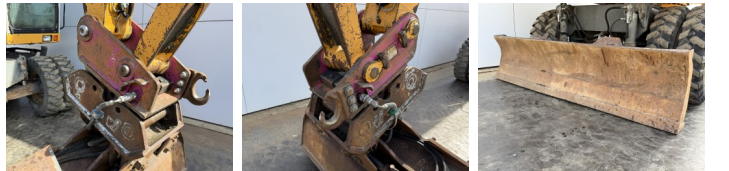

Liebherr

Liebherr A900B Litronic

BOSS
MACHINERY

Y?l 2000
Referans numaras? BM007434
Hours 16.283

Algemeen

T?r A900B Litronic
Yer Veldhoven, Netherlands
Certificaat CE

Available at Boss Machinery! This Liebherr A900B Litronic Wheeled Excavator from 2000 has an engine power of 82 kW and counts 16283 operational hours. The total weight of this Liebherr A900B Litronic is 17000 kg and the dimensions are 7.98 x 2.51 x 3.13. Furthermore, this A900B Litronic is equipped with H?zl? kupl?r, Ekstra hidrolik i?levi, ?eki? fonksiyonu, Merkezi ya?lama. The Liebherr Wheeled Excavator also has a CE marking. Do you want more information or do you want to try the Liebherr A900B Litronic at our yard? Please let us know.

Aç?klama

Maten / Gewichten

A??rl?k 17000
Boyutlar U*G*Y 7.98 x 2.51 x 3.13

Technische informatie

S?r?c? yap?land?rmalar? 4x4

Motor informatie

Motor markas? Deutz
Engine model BF4M1013E
Silindirler 4
Turbo
KW cinsinden kapasite 82

Banden / Rupsen

30% 30% 10.00-20
40% 30% 10.00-20

Opties

H?zl? kupl?r
Ekstra hidrolik i?levi
Çekiç fonksiyonu
Merkezi ya?lama