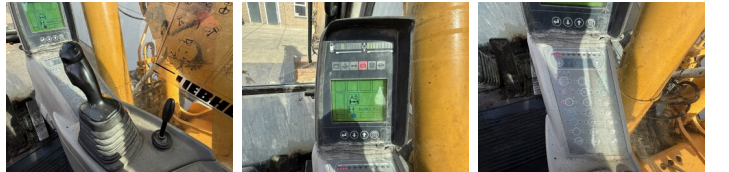

Liebherr

Liebherr A900B Litronic

BOSS
MACHINERY

Y?l 2000
Referans numaras? BM007434
Hours 16.283

Algemeen

T?r A900B Litronic
Yer Veldhoven, Netherlands
Certificaat CE

Available at Boss Machinery! This Liebherr A900B Litronic Wheeled Excavator from 2000 has an engine power of 82 kW and counts 16283 operational hours. The total weight of this Liebherr A900B Litronic is 17000 kg and the dimensions are 7.98 x 2.51 x 3.13. Furthermore, this A900B Litronic is equipped with H?zl? kupl?r, Ekstra hidrolik i?levi, ?eki? fonksiyonu, Merkezi ya?lama. The Liebherr Wheeled Excavator also has a CE marking. Do you want more information or do you want to try the Liebherr A900B Litronic at our yard? Please let us know.

Aç?klama

Maten / Gewichten

A??rl?k 17000
Boyutlar U*G*Y 7.98 x 2.51 x 3.13

Technische informatie

S?r?c? yap?land?rmalar? 4x4

Motor informatie

Motor markas? Deutz
Engine model BF4M1013E
Silindirler 4
Turbo
KW cinsinden kapasite 82

Banden / Rupsen

30% 30% 10.00-20
40% 30% 10.00-20