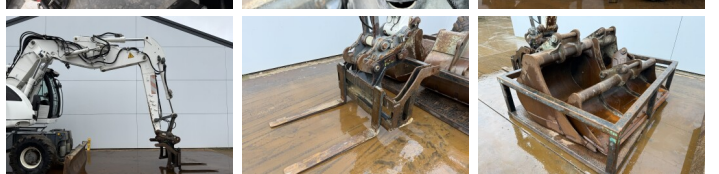

Liebherr

Liebherr A914 Compact

BOSS
MACHINERY

€ 42.500özel

Y?l 2012
Referans numaras? BM007361
Hours 14.319

Algemeen

Tür A914 Compact
Yer Veldhoven, Netherlands
Certificaat CE + EPA
Available at Boss Machinery! This Liebherr A914 Compact Wheeled Excavator from 2012 has an engine power of 95 kW and counts 14319 operational hours. The total weight of this Liebherr A914 Compact is 18000 kg and the dimensions are 7.91 x 2.56 x 1.19. Furthermore, this A914 Compact is equipped with Camera, H?zl? kuplör, Merkezi ya?lama. The Liebherr Wheeled Excavator also has a CE + EPA marking. Do you want more information or do you want to try the Liebherr A914 Compact at our yard? Please let us know.

Maten / Gewichten

Boyutlar U*G*Y 7.91 x 2.56 x 1.19
Bucket Dimensions: Bucket 1: 2200 mm / Bucket 2: 650 mm / Bucket 3: 1150 mm
A??rl?k 18000

Technische informatie

Sürücü yap?land?rmalar? 4x4

Motor informatie

Motor markas? Liebherr
Engine model D834 A7
Silindirler 4
Turbo
KW cinsinden kapasite 95

Banden / Rupsen

Optics

Camera

H?zl? kuplör

Merkezi ya?lama