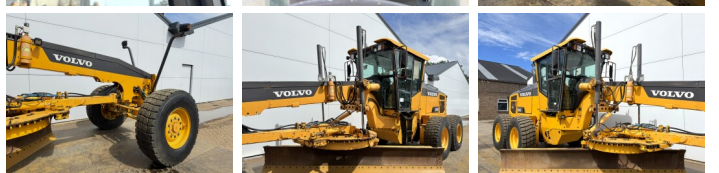

Volvo

Volvo G946B AWD 6x6

€ 64.500özel

Y?l 2014
Referans numaras? BM006945
Hours 8.681

Algemeen

Tür G946B AWD 6x6
Yer Veldhoven, Netherlands
Certificaat EPA

Aç?klama

Available at Boss Machinery! This Volvo G946B AWD 6x6 Grader from 2014 has an engine power of 191 kW and counts 8681 operational hours. The total weight of this Volvo G946B AWD 6x6 is 17810 kg and the dimensions are 9.08 x 2.70 x 3.22. Furthermore, this G946B AWD 6x6 is equipped with Climate Control, Klima, Heated Seat, Camera, Radio, Bluetooth. The Volvo Grader also has a EPA marking. Do you want more information or do you want to try the Volvo G946B AWD 6x6 at our yard? Please let us know.

Maten / Gewichten

A??rl?k 17810
Boyutlar U*G*Y 9.08 x 2.70 x 3.22

Technische informatie

Sürücü yap?land?rmalar? 6x6

Motor informatie

Motor markas? Volvo
Engine model D8H
Silindirler 6
Turbo
KW cinsinden kapasite 191

Banden / Rupsen

70% 70% 17.5R25
60% 60% 17.5R25
60% 60% 17.5R25

BOSS
MACHINERY

Opties

Climate Control

Klima

Heated Seat

Camera