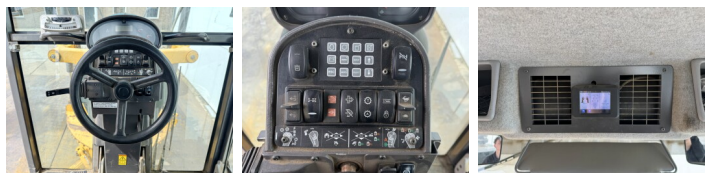

Volvo

Volvo G946B AWD 6x6

€ 64.500özel

Y?l 2014
Referans numaras? BM006945
Hours 8.681

Algemeen

Tür G946B AWD 6x6
Yer Veldhoven, Netherlands
Certificaat EPA

Aç?klama

Available at Boss Machinery! This Volvo G946B AWD 6x6 Grader from 2014 has an engine power of 191 kW and counts 8681 operational hours. The total weight of this Volvo G946B AWD 6x6 is 17810 kg and the dimensions are 9.08 x 2.70 x 3.22. Furthermore, this G946B AWD 6x6 is equipped with Climate Control, Klima, Heated Seat, Camera, Radio, Bluetooth. The Volvo Grader also has a EPA marking. Do you want more information or do you want to try the Volvo G946B AWD 6x6 at our yard? Please let us know.

Maten / Gewichten

A??rl?k 17810
Boyutlar U*G*Y 9.08 x 2.70 x 3.22

Technische informatie

Sürücü yap?land?rmalar? 6x6

Motor informatie

Motor markas? Volvo
Engine model D8H
Silindirler 6
Turbo
KW cinsinden kapasite 191

Banden / Rupsen

70% 70% 17.5R25
60% 60% 17.5R25
60% 60% 17.5R25

BOSS
MACHINERY

Opties

Climate Control

Klima

Heated Seat

Camera