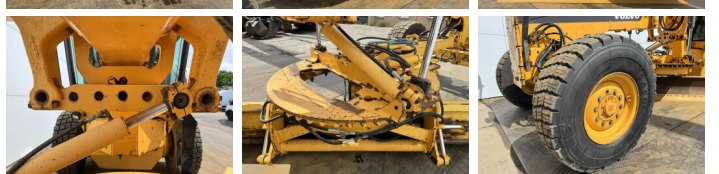

Volvo

Volvo G946B AWD 6x6

€ 64.500özel

Y?l 2014
Referans numaras? BM006945
Hours 8.681

Algemeen

Tür G946B AWD 6x6
Yer Veldhoven, Netherlands
Certificaat EPA

Aç?klama

Available at Boss Machinery! This Volvo G946B AWD 6x6 Grader from 2014 has an engine power of 191 kW and counts 8681 operational hours. The total weight of this Volvo G946B AWD 6x6 is 17810 kg and the dimensions are 9.08 x 2.70 x 3.22. Furthermore, this G946B AWD 6x6 is equipped with Climate Control, Klima, Heated Seat, Camera, Radio, Bluetooth. The Volvo Grader also has a EPA marking. Do you want more information or do you want to try the Volvo G946B AWD 6x6 at our yard? Please let us know.

Maten / Gewichten

A??rl?k 17810
Boyutlar U*G*Y 9.08 x 2.70 x 3.22

Technische informatie

Sürücü yap?land?rmalar? 6x6

Motor informatie

Motor markas? Volvo
Engine model D8H
Silindirler 6
Turbo
KW cinsinden kapasite 191

Banden / Rupsen

70% 70% 17.5R25
60% 60% 17.5R25
60% 60% 17.5R25

BOSS
MACHINERY

Opties

Climate Control

Klima

Heated Seat

Camera