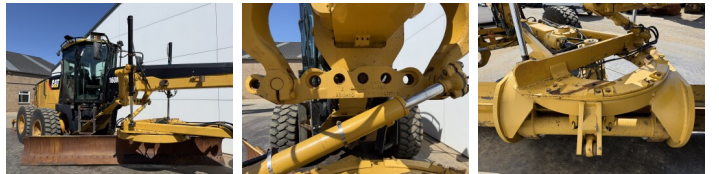

Caterpillar

Caterpillar 160M AWD

€ 74.500özel

Y?l 2010
Referans numaras? BM007238
Hours 16.695

Algemeen

Tür 160M AWD
Yer Veldhoven, Netherlands
Certificaat EPA

Aç?klama

Available at Boss Machinery! This Caterpillar 160M AWD Grader from 2010 has an engine power of 200 kW and counts 16695 operational hours. The total weight of this Caterpillar 160M AWD is 19760 kg and the dimensions are 9.58 x 2.86 x 3.28. Furthermore, this 160M AWD is equipped with Klima, Bluetooth, Radio, Climate Control, Ekstra hidrolik i?levi. The Caterpillar Grader also has a EPA marking. Do you want more information or do you want to try the Caterpillar 160M AWD at our yard? Please let us know.

Maten / Gewichten

A??rl?k 19760
Boyutlar U*G*Y 9.58 x 2.86 x 3.28

Technische informatie

Sürücü yap?land?rmalar? 6x6

Motor informatie

Motor markas? Caterpillar
Engine model C9
Silindirler 6
Turbo
KW cinsinden kapasite 200

Banden / Rupsen

40% 40% 17.5R25
40% 40% 17.5R25
40% 40% 17.5R25

BOSS
MACHINERY

Opties

Klima

Bluetooth

Radio

Climate Control