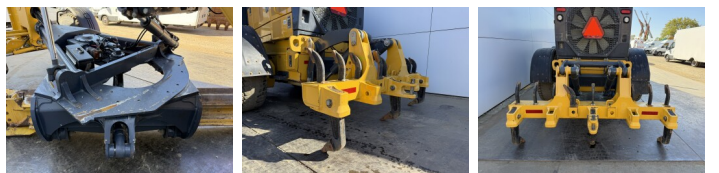

John Deere

John Deere 872G AWD

BOSS
MACHINERY

€ 84.500özel

Y?l 2020
Referans numaras? BM007236
Hours 16.556

Algemeen

Tür 872G AWD
Yer Veldhoven, Netherlands
Certificaat EPA

Aç?klama

Available at Boss Machinery! This John Deere 872G AWD Grader from 2020 has an engine power of 287 kW and counts 16556 operational hours. The total weight of this John Deere 872G AWD is 18000 kg and the dimensions are 9.80 x 2.83 x 3.20. Furthermore, this 872G AWD is equipped with Klima, Climate Control, AdBlue, Heated Seat, Camera, Radio, Bluetooth, Ekstra hidrolik i?levi. The John Deere Grader also has a EPA marking. Do you want more information or do you want to try the John Deere 872G AWD at our yard? Please let us know.

Maten / Gewichten

A??rl?k 18000
Boyutlar U*G*Y 9.80 x 2.83 x 3.20

Technische informatie

Sürücü yap?land?rmalar? 6x6

Motor informatie

Motor markas? John Deere
Engine model 6090HDW33
Silindirler 6
Turbo
KW cinsinden kapasite 287

Banden / Rupsen

40% 40% 17.5R25
40% 40% 17.5R25

40% 40%

17.5R25

Opties

Klima

Climate Control

AdBlue