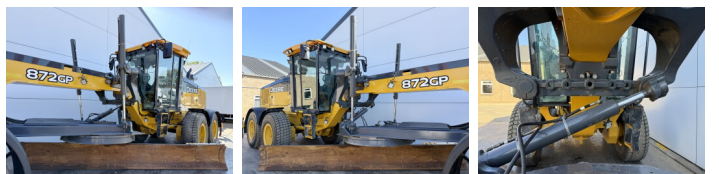

John Deere

John Deere 872G AWD

BOSS
MACHINERY

€ 84.500özel

Y?l 2020
Referans numaras? BM007236
Hours 16.556

Algemeen

Tür 872G AWD
Yer Veldhoven, Netherlands
Certificaat EPA

Aç?klama

Available at Boss Machinery! This John Deere 872G AWD Grader from 2020 has an engine power of 287 kW and counts 16556 operational hours. The total weight of this John Deere 872G AWD is 18000 kg and the dimensions are 9.80 x 2.83 x 3.20. Furthermore, this 872G AWD is equipped with Klima, Climate Control, AdBlue, Heated Seat, Camera, Radio, Bluetooth, Ekstra hidrolik i?levi. The John Deere Grader also has a EPA marking. Do you want more information or do you want to try the John Deere 872G AWD at our yard? Please let us know.

Maten / Gewichten

A??rl?k 18000
Boyutlar U*G*Y 9.80 x 2.83 x 3.20

Technische informatie

Sürücü yap?land?rmalar? 6x6

Motor informatie

Motor markas? John Deere
Engine model 6090HDW33
Silindirler 6
Turbo
KW cinsinden kapasite 287

Banden / Rupsen

40% 40% 17.5R25
40% 40% 17.5R25