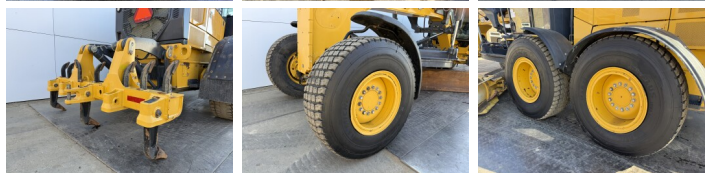

John Deere

John Deere 872G AWD

BOSS
MACHINERY

€ 84.500özel

Y?l 2020
Referans numaras? BM007236
Hours 16.556

Algemeen

Tür 872G AWD
Yer Veldhoven, Netherlands
Certificaat EPA

Aç?klama

Available at Boss Machinery! This John Deere 872G AWD Grader from 2020 has an engine power of 287 kW and counts 16556 operational hours. The total weight of this John Deere 872G AWD is 18000 kg and the dimensions are 9.80 x 2.83 x 3.20. Furthermore, this 872G AWD is equipped with Klima, Climate Control, AdBlue, Heated Seat, Camera, Radio, Bluetooth, Ekstra hidrolik i?levi. The John Deere Grader also has a EPA marking. Do you want more information or do you want to try the John Deere 872G AWD at our yard? Please let us know.

Maten / Gewichten

A??rl?k 18000
Boyutlar U*G*Y 9.80 x 2.83 x 3.20

Technische informatie

Sürücü yap?land?rmalar? 6x6

Motor informatie

Motor markas? John Deere
Engine model 6090HDW33
Silindirler 6
Turbo
KW cinsinden kapasite 287

Banden / Rupsen

40% 40% 17.5R25
40% 40% 17.5R25

40% 40%

17.5R25

Opties

Klima

Climate Control

AdBlue