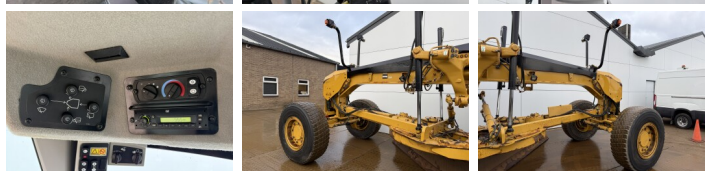

Caterpillar

Caterpillar 140M2 VHP AWD 6x6

€ 84.500 özel

Y?l
Referans numaras?

2012
BM007139

Algemeen

T?r
Yer
Certificaat

140M2 VHP AWD 6x6
Veldhoven, Netherlands
EPA

Available at Boss Machinery! This Caterpillar 140M2 VHP AWD 6x6 Grader from 2012 has an engine power of 197 kW and counts 0 operational hours. The total weight of this Caterpillar 140M2 VHP AWD 6x6 is 17680 kg and the dimensions are 8.75 x 2.90 x 3.40. Furthermore, this 140M2 VHP AWD 6x6 is equipped with Klima, Climate Control, AdBlue, Camera, Radio, Bluetooth, Ekstra hidrolik i?levi. The Caterpillar Grader also has a EPA marking. Do you want more information or do you want to try the Caterpillar 140M2 VHP AWD 6x6 at our yard? Please let us know.

Aç?klama

Maten / Gewichten

Boyutlar U*G*Y
A??rl?k
Extra dimensions:

8.75 x 2.90 x 3.40
17680
4.88m Blade

Technische informatie

S?r?c? yap?land?rmalar?

6x6

Motor informatie

Motor markas?
Engine model
Silindirler
Turbo
KW cinsinden kapasite

Caterpillar
C9.3
6
197

Banden / Rupsen

BOSS
MACHINERY