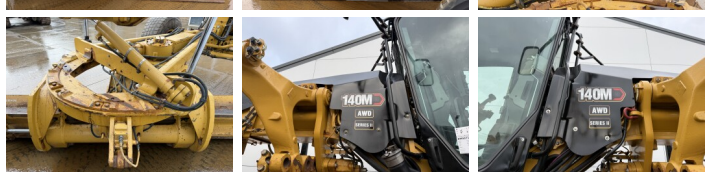

Caterpillar

Caterpillar 140M2 VHP AWD 6x6

€ 84.500 özel

Y?l
Referans numaras?

2012
BM007139

Algemeen

T?r
Yer
Certificaat

140M2 VHP AWD 6x6
Veldhoven, Netherlands
EPA

Available at Boss Machinery! This Caterpillar 140M2 VHP AWD 6x6 Grader from 2012 has an engine power of 197 kW and counts 0 operational hours. The total weight of this Caterpillar 140M2 VHP AWD 6x6 is 17680 kg and the dimensions are 8.75 x 2.90 x 3.40. Furthermore, this 140M2 VHP AWD 6x6 is equipped with Klima, Climate Control, AdBlue, Camera, Radio, Bluetooth, Ekstra hidrolik i?levi. The Caterpillar Grader also has a EPA marking. Do you want more information or do you want to try the Caterpillar 140M2 VHP AWD 6x6 at our yard? Please let us know.

Aç?klama

Maten / Gewichten

Boyutlar U*G*Y
A??rl?k
Extra dimensions:

8.75 x 2.90 x 3.40
17680
4.88m Blade

Technische informatie

S?r?c? yap?land?rmalar?

6x6

Motor informatie

Motor markas?
Engine model
Silindirler
Turbo
KW cinsinden kapasite

Caterpillar
C9.3
6
197

Banden / Rupsen

BOSS
MACHINERY