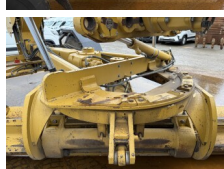

Caterpillar

Caterpillar 140M3

€ 125.000 özel

Y?l 2018
Referans numaras? BM007087
Hours 8.892

Algemeen

T?r 140M3
Yer Veldhoven, Netherlands
Certificaat EPA

Aç?klama

Available at Boss Machinery! This Caterpillar 140M3 Grader from 2018 has an engine power of 189 kW and counts 8892 operational hours. The total weight of this Caterpillar 140M3 is 17680 kg and the dimensions are 8.91 x 2.88 x 3.49. Furthermore, this 140M3 is equipped with Radio, Bluetooth, Klima, Climate Control, AdBlue, Camera, Ekstra hidrolik i?levi. The Caterpillar Grader also has a EPA marking. Do you want more information or do you want to try the Caterpillar 140M3 at our yard? Please let us know.

Maten / Gewichten

Boyutlar U*G*Y 8.91 x 2.88 x 3.49
A?rl?k 17680

Technische informatie

S?r?c? yap?land?rmalar? 6x4

Motor informatie

Motor markas? Caterpillar
Engine model C9.3
Silindirler 6
Turbo
KW cinsinden kapasite 189

Banden / Rupsen

40% 40% 17.5R25
40% 40% 17.5R25
40% 40% 17.5R25

BOSS

MACHINERY