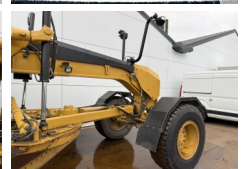

Caterpillar

Caterpillar 140M3

€ 125.000 özel

Y?l 2018
Referans numaras? BM007087
Hours 8.892

Algemeen

T?r 140M3
Yer Veldhoven, Netherlands
Certificaat EPA

Aç?klama

Available at Boss Machinery! This Caterpillar 140M3 Grader from 2018 has an engine power of 189 kW and counts 8892 operational hours. The total weight of this Caterpillar 140M3 is 17680 kg and the dimensions are 8.91 x 2.88 x 3.49. Furthermore, this 140M3 is equipped with Radio, Bluetooth, Klima, Climate Control, AdBlue, Camera, Ekstra hidrolik i?levi. The Caterpillar Grader also has a EPA marking. Do you want more information or do you want to try the Caterpillar 140M3 at our yard? Please let us know.

Maten / Gewichten

Boyutlar U*G*Y 8.91 x 2.88 x 3.49
A?rl?k 17680

Technische informatie

S?r?c? yap?land?rmalar? 6x4

Motor informatie

Motor markas? Caterpillar
Engine model C9.3
Silindirler 6
Turbo
KW cinsinden kapasite 189

Banden / Rupsen

40% 40% 17.5R25
40% 40% 17.5R25
40% 40% 17.5R25

BOSS

MACHINERY