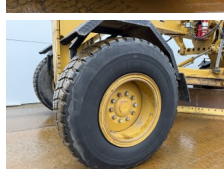

Caterpillar

Caterpillar 140M3

€ 125.000 özel

Y?l 2018
Referans numaras? BM007087
Hours 8.892

Algemeen

T?r 140M3
Yer Veldhoven, Netherlands
Certificaat EPA

Aç?klama

Available at Boss Machinery! This Caterpillar 140M3 Grader from 2018 has an engine power of 189 kW and counts 8892 operational hours. The total weight of this Caterpillar 140M3 is 17680 kg and the dimensions are 8.91 x 2.88 x 3.49. Furthermore, this 140M3 is equipped with Radio, Bluetooth, Klima, Climate Control, AdBlue, Camera, Ekstra hidrolik i?levi. The Caterpillar Grader also has a EPA marking. Do you want more information or do you want to try the Caterpillar 140M3 at our yard? Please let us know.

Maten / Gewichten

Boyutlar U*G*Y 8.91 x 2.88 x 3.49
A?rl?k 17680

Technische informatie

S?r?c? yap?land?rmalar? 6x4

Motor informatie

Motor markas? Caterpillar
Engine model C9.3
Silindirler 6
Turbo
KW cinsinden kapasite 189

Banden / Rupsen

40% 40% 17.5R25
40% 40% 17.5R25
40% 40% 17.5R25

BOSS

MACHINERY