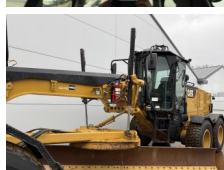

Caterpillar

Caterpillar 140M3

€ 125.000 özel

Y?l 2018
Referans numaras? BM007087
Hours 8.892

Algemeen

T?r 140M3
Yer Veldhoven, Netherlands
Certificaat EPA

Aç?klama

Available at Boss Machinery! This Caterpillar 140M3 Grader from 2018 has an engine power of 189 kW and counts 8892 operational hours. The total weight of this Caterpillar 140M3 is 17680 kg and the dimensions are 8.91 x 2.88 x 3.49. Furthermore, this 140M3 is equipped with Radio, Bluetooth, Klima, Climate Control, AdBlue, Camera, Ekstra hidrolik i?levi. The Caterpillar Grader also has a EPA marking. Do you want more information or do you want to try the Caterpillar 140M3 at our yard? Please let us know.

Maten / Gewichten

Boyutlar U*G*Y 8.91 x 2.88 x 3.49
A?rl?k 17680

Technische informatie

S?r?c? yap?land?rmalar? 6x4

Motor informatie

Motor markas? Caterpillar
Engine model C9.3
Silindirler 6
Turbo
KW cinsinden kapasite 189

Banden / Rupsen

40% 40% 17.5R25
40% 40% 17.5R25
40% 40% 17.5R25

BOSS

MACHINERY