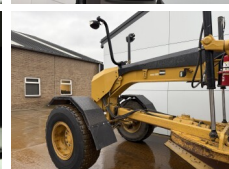

Caterpillar

Caterpillar 140M3

€ 125.000 özel

Y?l 2018
Referans numaras? BM007087
Hours 8.892

Algemeen

T?r 140M3
Yer Veldhoven, Netherlands
Certificaat EPA

Aç?klama

Available at Boss Machinery! This Caterpillar 140M3 Grader from 2018 has an engine power of 189 kW and counts 8892 operational hours. The total weight of this Caterpillar 140M3 is 17680 kg and the dimensions are 8.91 x 2.88 x 3.49. Furthermore, this 140M3 is equipped with Radio, Bluetooth, Klima, Climate Control, AdBlue, Camera, Ekstra hidrolik i?levi. The Caterpillar Grader also has a EPA marking. Do you want more information or do you want to try the Caterpillar 140M3 at our yard? Please let us know.

Maten / Gewichten

Boyutlar U*G*Y 8.91 x 2.88 x 3.49
A?rl?k 17680

Technische informatie

S?r?c? yap?land?rmalar? 6x4

Motor informatie

Motor markas? Caterpillar
Engine model C9.3
Silindirler 6
Turbo
KW cinsinden kapasite 189

Banden / Rupsen

40% 40% 17.5R25
40% 40% 17.5R25
40% 40% 17.5R25

BOSS

MACHINERY