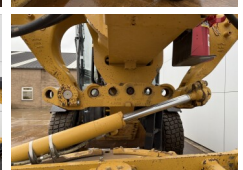

Caterpillar

Caterpillar 140M3

€ 125.000 özel

Y?l 2018
Referans numaras? BM007087
Hours 8.892

Algemeen

T?r 140M3
Yer Veldhoven, Netherlands
Certificaat EPA

Aç?klama

Available at Boss Machinery! This Caterpillar 140M3 Grader from 2018 has an engine power of 189 kW and counts 8892 operational hours. The total weight of this Caterpillar 140M3 is 17680 kg and the dimensions are 8.91 x 2.88 x 3.49. Furthermore, this 140M3 is equipped with Radio, Bluetooth, Klima, Climate Control, AdBlue, Camera, Ekstra hidrolik i?levi. The Caterpillar Grader also has a EPA marking. Do you want more information or do you want to try the Caterpillar 140M3 at our yard? Please let us know.

Maten / Gewichten

Boyutlar U*G*Y 8.91 x 2.88 x 3.49
A?rl?k 17680

Technische informatie

S?r?c? yap?land?rmalar? 6x4

Motor informatie

Motor markas? Caterpillar
Engine model C9.3
Silindirler 6
Turbo
KW cinsinden kapasite 189

Banden / Rupsen

40% 40% 17.5R25
40% 40% 17.5R25
40% 40% 17.5R25

BOSS

MACHINERY