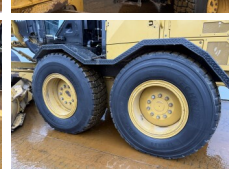

Caterpillar

Caterpillar 140M3

€ 125.000 özel

Y?l 2018
Referans numaras? BM007087
Hours 8.892

Algemeen

T?r 140M3
Yer Veldhoven, Netherlands
Certificaat EPA

Aç?klama

Available at Boss Machinery! This Caterpillar 140M3 Grader from 2018 has an engine power of 189 kW and counts 8892 operational hours. The total weight of this Caterpillar 140M3 is 17680 kg and the dimensions are 8.91 x 2.88 x 3.49. Furthermore, this 140M3 is equipped with Radio, Bluetooth, Klima, Climate Control, AdBlue, Camera, Ekstra hidrolik i?levi. The Caterpillar Grader also has a EPA marking. Do you want more information or do you want to try the Caterpillar 140M3 at our yard? Please let us know.

Maten / Gewichten

Boyutlar U*G*Y 8.91 x 2.88 x 3.49
A?rl?k 17680

Technische informatie

S?r?c? yap?land?rmalar? 6x4

Motor informatie

Motor markas? Caterpillar
Engine model C9.3
Silindirler 6
Turbo
KW cinsinden kapasite 189

Banden / Rupsen

40% 40% 17.5R25
40% 40% 17.5R25
40% 40% 17.5R25

BOSS

MACHINERY