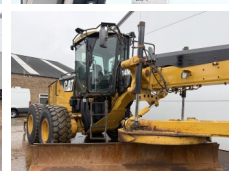

Caterpillar

Caterpillar 14M

BOSS
MACHINERY

Y?l 2008
Referans numaras? BM007047

Algemeen

T?r 14M
Yer Veldhoven, Netherlands
Certificaat EPA
Available at Boss Machinery! This Caterpillar 14M Grader from 2008 has an engine power of 205 kW and counts 0 operational hours. The total weight of this Caterpillar 14M is 20560 kg and the dimensions are 10.86 x 3.08 x 3.56.
Furthermore, this 14M is equipped with Radio, AdBlue, Ripper Valve, Bluetooth, Klima, Ekstra hidrolik i?levi. The Caterpillar Grader also has a EPA marking. Do you want more information or do you want to try the Caterpillar 14M at our yard? Please let us know.

Maten / Gewichten

Boyutlar U*G*Y 10.86 x 3.08 x 3.56
A??rl?k 20560

Technische informatie

S?r?c? yap?land?rmalar? 6x4

Motor informatie

Motor markas? Caterpillar
Engine model C11
Silindirler 6
Turbo
KW cinsinden kapasite 205

Banden / Rupsen

60% 60% 20.5R25
40% 40% 20.5R25
40% 40% 20.5R25

Opties

Radio