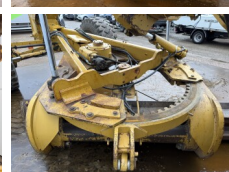

Caterpillar

Caterpillar 14M

BOSS
MACHINERY

Y?l 2008
Referans numaras? BM007047

Algemeen

T?r 14M
Yer Veldhoven, Netherlands
Certificaat EPA
Available at Boss Machinery! This Caterpillar 14M Grader from 2008 has an engine power of 205 kW and counts 0 operational hours. The total weight of this Caterpillar 14M is 20560 kg and the dimensions are 10.86 x 3.08 x 3.56.
Furthermore, this 14M is equipped with Radio, AdBlue, Ripper Valve, Bluetooth, Klima, Ekstra hidrolik i?levi. The Caterpillar Grader also has a EPA marking. Do you want more information or do you want to try the Caterpillar 14M at our yard? Please let us know.

Maten / Gewichten

Boyutlar U*G*Y 10.86 x 3.08 x 3.56
A??rl?k 20560

Technische informatie

S?r?c? yap?land?rmalar? 6x4

Motor informatie

Motor markas? Caterpillar
Engine model C11
Silindirler 6
Turbo
KW cinsinden kapasite 205

Banden / Rupsen

60% 60% 20.5R25
40% 40% 20.5R25
40% 40% 20.5R25

Opties

Radio

AdBlue

Ripper Valve

Bluetooth

Klima