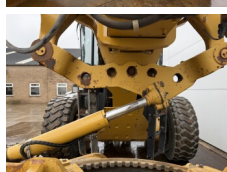

Caterpillar

Caterpillar 14M

BOSS
MACHINERY

Y?l 2008
Referans numaras? BM007047

Algemeen

T?r 14M
Yer Veldhoven, Netherlands
Certificaat EPA
Available at Boss Machinery! This Caterpillar 14M Grader from 2008 has an engine power of 205 kW and counts 0 operational hours. The total weight of this Caterpillar 14M is 20560 kg and the dimensions are 10.86 x 3.08 x 3.56.
Furthermore, this 14M is equipped with Radio, AdBlue, Ripper Valve, Bluetooth, Klima, Ekstra hidrolik i?levi. The Caterpillar Grader also has a EPA marking. Do you want more information or do you want to try the Caterpillar 14M at our yard? Please let us know.

Maten / Gewichten

Boyutlar U*G*Y 10.86 x 3.08 x 3.56
A??rl?k 20560

Technische informatie

S?r?c? yap?land?rmalar? 6x4

Motor informatie

Motor markas? Caterpillar
Engine model C11
Silindirler 6
Turbo
KW cinsinden kapasite 205

Banden / Rupsen

60% 60% 20.5R25
40% 40% 20.5R25
40% 40% 20.5R25

Opties

Radio