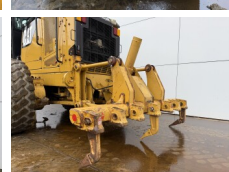

Caterpillar

Caterpillar 14M

BOSS
MACHINERY

Y?l 2008
Referans numaras? BM007047

Algemeen

T?r 14M
Yer Veldhoven, Netherlands
Certificaat EPA
Available at Boss Machinery! This Caterpillar 14M Grader from 2008 has an engine power of 205 kW and counts 0 operational hours. The total weight of this Caterpillar 14M is 20560 kg and the dimensions are 10.86 x 3.08 x 3.56.
Furthermore, this 14M is equipped with Radio, AdBlue, Ripper Valve, Bluetooth, Klima, Ekstra hidrolik i?levi. The Caterpillar Grader also has a EPA marking. Do you want more information or do you want to try the Caterpillar 14M at our yard? Please let us know.

Maten / Gewichten

Boyutlar U*G*Y 10.86 x 3.08 x 3.56
A??rl?k 20560

Technische informatie

S?r?c? yap?land?rmalar? 6x4

Motor informatie

Motor markas? Caterpillar
Engine model C11
Silindirler 6
Turbo
KW cinsinden kapasite 205

Banden / Rupsen

60% 60% 20.5R25
40% 40% 20.5R25
40% 40% 20.5R25

Opties

Radio

AdBlue

Ripper Valve

Bluetooth

Klima