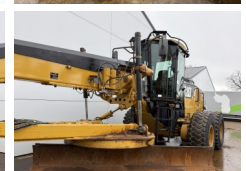

Caterpillar

Caterpillar 14M

BOSS
MACHINERY

Y?l 2008
Referans numaras? BM007047

Algemeen

T?r 14M
Yer Veldhoven, Netherlands
Certificaat EPA
Available at Boss Machinery! This Caterpillar 14M Grader from 2008 has an engine power of 205 kW and counts 0 operational hours. The total weight of this Caterpillar 14M is 20560 kg and the dimensions are 10.86 x 3.08 x 3.56.
Furthermore, this 14M is equipped with Radio, AdBlue, Ripper Valve, Bluetooth, Klima, Ekstra hidrolik i?levi. The Caterpillar Grader also has a EPA marking. Do you want more information or do you want to try the Caterpillar 14M at our yard? Please let us know.

Maten / Gewichten

Boyutlar U*G*Y 10.86 x 3.08 x 3.56
A??rl?k 20560

Technische informatie

S?r?c? yap?land?rmalar? 6x4

Motor informatie

Motor markas? Caterpillar
Engine model C11
Silindirler 6
Turbo
KW cinsinden kapasite 205

Banden / Rupsen

60% 60% 20.5R25
40% 40% 20.5R25
40% 40% 20.5R25

Opties

Radio

AdBlue

Ripper Valve

Bluetooth

Klima