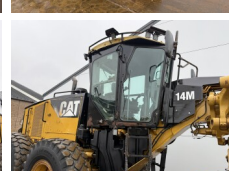

Caterpillar

Caterpillar 14M

BOSS
MACHINERY

Y?l 2008
Referans numaras? BM007047

Algemeen

T?r 14M
Yer Veldhoven, Netherlands
Certificaat EPA
Available at Boss Machinery! This Caterpillar 14M Grader from 2008 has an engine power of 205 kW and counts 0 operational hours. The total weight of this Caterpillar 14M is 20560 kg and the dimensions are 10.86 x 3.08 x 3.56.
Furthermore, this 14M is equipped with Radio, AdBlue, Ripper Valve, Bluetooth, Klima, Ekstra hidrolik i?levi. The Caterpillar Grader also has a EPA marking. Do you want more information or do you want to try the Caterpillar 14M at our yard? Please let us know.

Maten / Gewichten

Boyutlar U*G*Y 10.86 x 3.08 x 3.56
A??rl?k 20560

Technische informatie

S?r?c? yap?land?rmalar? 6x4

Motor informatie

Motor markas? Caterpillar
Engine model C11
Silindirler 6
Turbo
KW cinsinden kapasite 205

Banden / Rupsen

60% 60% 20.5R25
40% 40% 20.5R25
40% 40% 20.5R25

Opties

Radio