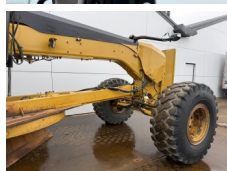

Caterpillar

Caterpillar 14M

BOSS
MACHINERY

Y?l 2008
Referans numaras? BM007047

Algemeen

T?r 14M
Yer Veldhoven, Netherlands
Certificaat EPA
Available at Boss Machinery! This Caterpillar 14M Grader from 2008 has an engine power of 205 kW and counts 0 operational hours. The total weight of this Caterpillar 14M is 20560 kg and the dimensions are 10.86 x 3.08 x 3.56.
Furthermore, this 14M is equipped with Radio, AdBlue, Ripper Valve, Bluetooth, Klima, Ekstra hidrolik i?levi. The Caterpillar Grader also has a EPA marking. Do you want more information or do you want to try the Caterpillar 14M at our yard? Please let us know.

Maten / Gewichten

Boyutlar U*G*Y 10.86 x 3.08 x 3.56
A??rl?k 20560

Technische informatie

S?r?c? yap?land?rmalar? 6x4

Motor informatie

Motor markas? Caterpillar
Engine model C11
Silindirler 6
Turbo
KW cinsinden kapasite 205

Banden / Rupsen

60% 60% 20.5R25
40% 40% 20.5R25
40% 40% 20.5R25

Opties

Radio

AdBlue

Ripper Valve

Bluetooth

Klima