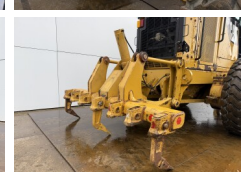

Caterpillar

Caterpillar 14M

BOSS
MACHINERY

Y?l 2008
Referans numaras? BM007047

Algemeen

T?r 14M
Yer Veldhoven, Netherlands
Certificaat EPA
Available at Boss Machinery! This Caterpillar 14M Grader from 2008 has an engine power of 205 kW and counts 0 operational hours. The total weight of this Caterpillar 14M is 20560 kg and the dimensions are 10.86 x 3.08 x 3.56.
Furthermore, this 14M is equipped with Radio, AdBlue, Ripper Valve, Bluetooth, Klima, Ekstra hidrolik i?levi. The Caterpillar Grader also has a EPA marking. Do you want more information or do you want to try the Caterpillar 14M at our yard? Please let us know.

Maten / Gewichten

Boyutlar U*G*Y 10.86 x 3.08 x 3.56
A??rl?k 20560

Technische informatie

S?r?c? yap?land?rmalar? 6x4

Motor informatie

Motor markas? Caterpillar
Engine model C11
Silindirler 6
Turbo
KW cinsinden kapasite 205

Banden / Rupsen

60% 60% 20.5R25
40% 40% 20.5R25
40% 40% 20.5R25

Opties

Radio

AdBlue

Ripper Valve

Bluetooth

Klima