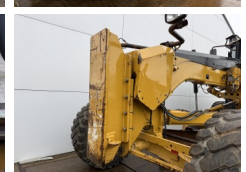

Caterpillar

Caterpillar 14M

BOSS
MACHINERY

Y?l 2008
Referans numaras? BM007047

Algemeen

T?r 14M
Yer Veldhoven, Netherlands
Certificaat EPA
Available at Boss Machinery! This Caterpillar 14M Grader from 2008 has an engine power of 205 kW and counts 0 operational hours. The total weight of this Caterpillar 14M is 20560 kg and the dimensions are 10.86 x 3.08 x 3.56.
Furthermore, this 14M is equipped with Radio, AdBlue, Ripper Valve, Bluetooth, Klima, Ekstra hidrolik i?levi. The Caterpillar Grader also has a EPA marking. Do you want more information or do you want to try the Caterpillar 14M at our yard? Please let us know.

Maten / Gewichten

Boyutlar U*G*Y 10.86 x 3.08 x 3.56
A??rl?k 20560

Technische informatie

S?r?c? yap?land?rmalar? 6x4

Motor informatie

Motor markas? Caterpillar
Engine model C11
Silindirler 6
Turbo
KW cinsinden kapasite 205

Banden / Rupsen

60% 60% 20.5R25
40% 40% 20.5R25
40% 40% 20.5R25

Opties

Radio

AdBlue

Ripper Valve

Bluetooth

Klima