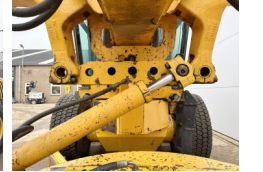

Volvo

Volvo G970

€ 56.500özel

Y?l 2011
Referans numaras? BM006230

Algemeen

Tür G970
Yer Veldhoven, Netherlands
Certificaat EPA
Chassis nummer VCE0G970POS525327
Available at Boss Machinery! This Volvo G970 Grader from 2011 has an engine power of 191 kW and counts 0 operational hours. The total weight of this Volvo G970 is 20680 kg and the dimensions are 10.40 x 2.95 x 3.30. Furthermore, this G970 is equipped with Klima, Ekstra hidrolik i?levi. The Volvo Grader also has a EPA marking. Do you want more information or do you want to try the Volvo G970 at our yard? Please let us know.

Maten / Gewichten

A??rl?k 20680
Boyutlar U*G*Y 10.40 x 2.95 x 3.30

Technische informatie

Sürücü yap?land?rmalar? 6x4

Motor informatie

Motor markas? Volvo
Engine model D9B
Silindirler 6
Turbo
KW cinsinden kapasite 191

Banden / Rupsen

50% 50% 20.5R25
50% 50% 20.5R25
50% 50% 20.5R25

BOSS

MACHINERY