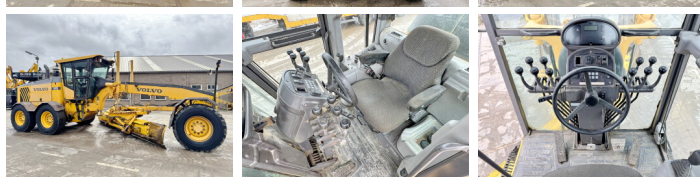

Volvo

Volvo G970

BOSS

MACHINERY

€ 51.500özel

Y?l 2012
Referans numaras? BM005871
Hours 14.990

Algemeen

Tür G970
Yer Veldhoven, Netherlands
Certificaat EPA

Aç?klama Available at Boss Machinery! This Volvo G970 Grader from 2012 has an engine power of 242 kW and counts 14990 operational hours. The total weight of this Volvo G970 is 20680 kg and the dimensions are 11.20 x 2.85 x 3.45. Furthermore, this G970 is equipped with Heated Cab, Backup alarm, Klima, Heated Mirrors, Beacon. The Volvo Grader also has a EPA marking. Do you want more information or do you want to try the Volvo G970 at our yard? Please let us know.

Maten / Gewichten

A??rl?k 20680
Boyutlar U*G*Y 11.20 x 2.85 x 3.45

Technische informatie

Sürücü yap?land?rmalar? 6x4

Motor informatie

Motor markas? Volvo
Engine model D9B
Silindirler 6
Turbo
KW cinsinden kapasite 242

Banden / Rupsen

80% 60% 17.5R25
80% 80% 17.5R25
80% 80% 17.5R25

Opties

Heated Cab

Backup alarm

Klima

Heated Mirrors

Beacon