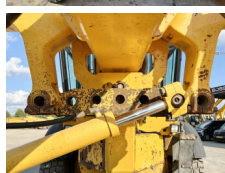

Volvo

Volvo G946B 6x6

BOSS
MACHINERY

€ 74.500özel

Y?l 2013
Referans numaras? BM006033
Hours 7.254

Algemeen

Tür G946B 6x6
Yer Veldhoven, Netherlands
Certificaat EPA
Available at Boss Machinery! This Volvo G946B 6x6 Grader from 2013 has an engine power of 191 kW and counts 7254 operational hours. The total weight of this Volvo G946B 6x6 is 17500 kg and the dimensions are 9.35 x 2.82 x 3.23. Furthermore, this G946B 6x6 is equipped with Beacon, Heated Mirrors, Backup alarm, Klima, Radio. The Volvo Grader also has a EPA marking. Do you want more information or do you want to try the Volvo G946B 6x6 at our yard? Please let us know.

Maten / Gewichten

Boyutlar U*G*Y 9.35 x 2.82 x 3.23
A??rl?k 17500

Technische informatie

Sürücü yap?land?rmalar? 6x6

Motor informatie

Motor markas? Volvo
Engine model D8H
Silindirler 6
Turbo
KW cinsinden kapasite 191

Banden / Rupsen

50% 50% 17.5R25
80% 80% 17.5R25
80% 80% 17.5R25

Opties

Beacon
Heated Mirrors
Backup alarm
Klima
Radio