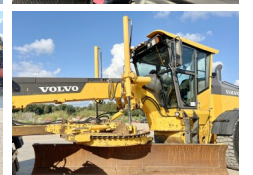

Volvo

Volvo G946B 6x6

BOSS
MACHINERY

€ 74.500özel

Y?l 2013
Referans numaras? BM006033
Hours 7.254

Algemeen

Tür G946B 6x6
Yer Veldhoven, Netherlands
Certificaat EPA
Available at Boss Machinery! This Volvo G946B 6x6 Grader from 2013 has an engine power of 191 kW and counts 7254 operational hours. The total weight of this Volvo G946B 6x6 is 17500 kg and the dimensions are 9.35 x 2.82 x 3.23. Furthermore, this G946B 6x6 is equipped with Beacon, Heated Mirrors, Backup alarm, Klima, Radio. The Volvo Grader also has a EPA marking. Do you want more information or do you want to try the Volvo G946B 6x6 at our yard? Please let us know.

Maten / Gewichten

Boyutlar U*G*Y 9.35 x 2.82 x 3.23
A??rl?k 17500

Technische informatie

Sürücü yap?land?rmalar? 6x6

Motor informatie

Motor markas? Volvo
Engine model D8H
Silindirler 6
Turbo
KW cinsinden kapasite 191

Banden / Rupsen

50% 50% 17.5R25
80% 80% 17.5R25
80% 80% 17.5R25