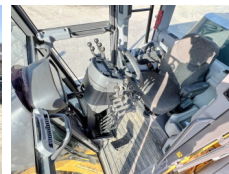

Volvo

Volvo G946B 6x6

BOSS
MACHINERY

€ 74.500özel

Y?l 2013
Referans numaras? BM006033
Hours 7.254

Algemeen

Tür G946B 6x6
Yer Veldhoven, Netherlands
Certificaat EPA
Available at Boss Machinery! This Volvo G946B 6x6 Grader from 2013 has an engine power of 191 kW and counts 7254 operational hours. The total weight of this Volvo G946B 6x6 is 17500 kg and the dimensions are 9.35 x 2.82 x 3.23. Furthermore, this G946B 6x6 is equipped with Beacon, Heated Mirrors, Backup alarm, Klima, Radio. The Volvo Grader also has a EPA marking. Do you want more information or do you want to try the Volvo G946B 6x6 at our yard? Please let us know.

Maten / Gewichten

Boyutlar U*G*Y 9.35 x 2.82 x 3.23
A??rl?k 17500

Technische informatie

Sürücü yap?land?rmalar? 6x6

Motor informatie

Motor markas? Volvo
Engine model D8H
Silindirler 6
Turbo
KW cinsinden kapasite 191

Banden / Rupsen

50% 50% 17.5R25
80% 80% 17.5R25
80% 80% 17.5R25

Opties

Beacon
Heated Mirrors
Backup alarm
Klima
Radio