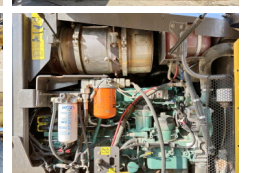

Volvo

Volvo G946B 6x6

BOSS
MACHINERY

€ 74.500özel

Y?l 2013
Referans numaras? BM006033
Hours 7.254

Algemeen

Tür G946B 6x6
Yer Veldhoven, Netherlands
Certificaat EPA
Available at Boss Machinery! This Volvo G946B 6x6 Grader from 2013 has an engine power of 191 kW and counts 7254 operational hours. The total weight of this Volvo G946B 6x6 is 17500 kg and the dimensions are 9.35 x 2.82 x 3.23. Furthermore, this G946B 6x6 is equipped with Beacon, Heated Mirrors, Backup alarm, Klima, Radio. The Volvo Grader also has a EPA marking. Do you want more information or do you want to try the Volvo G946B 6x6 at our yard? Please let us know.

Maten / Gewichten

Boyutlar U*G*Y 9.35 x 2.82 x 3.23
A??rl?k 17500

Technische informatie

Sürücü yap?land?rmalar? 6x6

Motor informatie

Motor markas? Volvo
Engine model D8H
Silindirler 6
Turbo
KW cinsinden kapasite 191

Banden / Rupsen

50% 50% 17.5R25
80% 80% 17.5R25
80% 80% 17.5R25