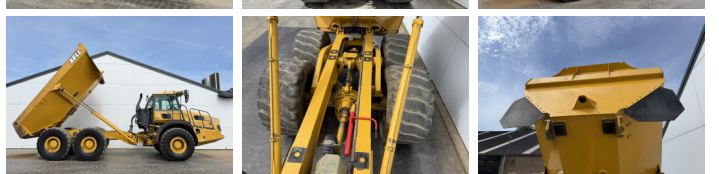

Bell

Bell B30E

€ 79.500özel

Y?l 2017
Referans numaras? BM007764
Hours 10.825

Algemeen

Tür B30E
Yer Veldhoven, Netherlands
Certificaat CE + EPA
Available at Boss Machinery! This Bell B30E Dump Truck from 2017 has an engine power of 260 kW and counts 10825 operational hours. The total weight of this Bell B30E is 47680 kg and the dimensions are 9.91 x 3.03 x 3.44. Furthermore, this B30E is equipped with Camera, Body heating, Klima, Radio. The Bell Dump Truck also has a CE + EPA marking. Do you want more information or do you want to try the Bell B30E at our yard? Please let us know.

Maten / Gewichten

Boyutlar U*G*Y 9.91 x 3.03 x 3.44
A??rl?k 47680

Technische informatie

Sürücü yap?land?rmalar? 6x6

Motor informatie

Motor markas? Mercedes-Benz
Engine model OM 936 LA
Silindirler 6
Turbo
KW cinsinden kapasite 260

Banden / Rupsen

40% 40% 30/65R25
30% 30% 30/65R25
30% 30% 30/65R25

BOSS

MACHINERY

Opties

Camera

Body heating

Klima