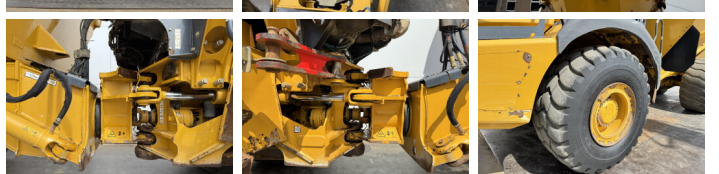

Bell

Bell B30E

€ 79.500özel

Y?l 2017
Referans numaras? BM007764
Hours 10.825

Algemeen

Tür B30E
Yer Veldhoven, Netherlands
Certificaat CE + EPA
Available at Boss Machinery! This Bell B30E Dump Truck from 2017 has an engine power of 260 kW and counts 10825 operational hours. The total weight of this Bell B30E is 47680 kg and the dimensions are 9.91 x 3.03 x 3.44. Furthermore, this B30E is equipped with Camera, Body heating, Klima, Radio. The Bell Dump Truck also has a CE + EPA marking. Do you want more information or do you want to try the Bell B30E at our yard? Please let us know.

Banden / Rupsen

40% 40% 30/65R25
30% 30% 30/65R25
30% 30% 30/65R25

BOSS

MACHINERY

Opties

Camera

Body heating

Klima