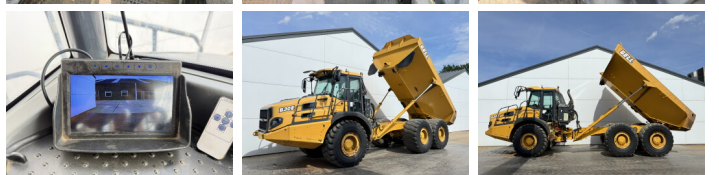

Bell

Bell B30E

€ 79.500özel

Y?l 2017
Referans numaras? BM007764
Hours 10.825

Algemeen

Tür B30E
Yer Veldhoven, Netherlands
Certificaat CE + EPA
Available at Boss Machinery! This Bell B30E Dump Truck from 2017 has an engine power of 260 kW and counts 10825 operational hours. The total weight of this Bell B30E is 47680 kg and the dimensions are 9.91 x 3.03 x 3.44. Furthermore, this B30E is equipped with Camera, Body heating, Klima, Radio. The Bell Dump Truck also has a CE + EPA marking. Do you want more information or do you want to try the Bell B30E at our yard? Please let us know.

Banden / Rupsen

40% 40% 30/65R25
30% 30% 30/65R25
30% 30% 30/65R25

BOSS

MACHINERY

Opties

Camera

Body heating

Klima