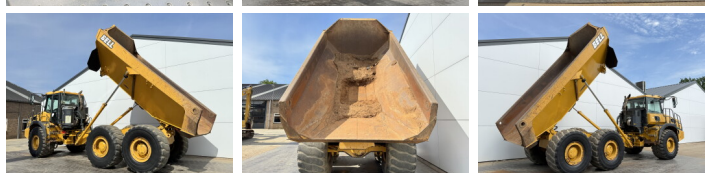

Bell

Bell B30E

€ 79.500özel

Y?l 2017
Referans numaras? BM007764
Hours 10.825

Algemeen

Tür B30E
Yer Veldhoven, Netherlands
Certificaat CE + EPA
Available at Boss Machinery! This Bell B30E Dump Truck from 2017 has an engine power of 260 kW and counts 10825 operational hours. The total weight of this Bell B30E is 47680 kg and the dimensions are 9.91 x 3.03 x 3.44. Furthermore, this B30E is equipped with Camera, Body heating, Klima, Radio. The Bell Dump Truck also has a CE + EPA marking. Do you want more information or do you want to try the Bell B30E at our yard? Please let us know.

Maten / Gewichten

Boyutlar U*G*Y 9.91 x 3.03 x 3.44
A??rl?k 47680

Technische informatie

Sürücü yap?land?rmalar? 6x6

Motor informatie

Motor markas? Mercedes-Benz
Engine model OM 936 LA
Silindirler 6
Turbo
KW cinsinden kapasite 260

Banden / Rupsen

40% 40% 30/65R25
30% 30% 30/65R25
30% 30% 30/65R25

BOSS

MACHINERY

Opties

Camera

Body heating

Klima