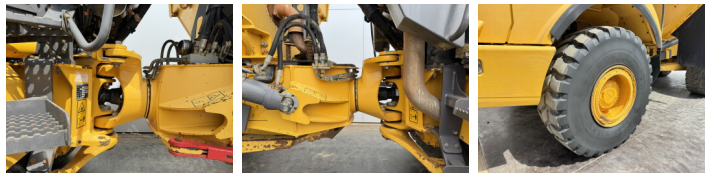

Volvo

Volvo A30F

BOSS
MACHINERY

€ 99.500özel

Y?l 2013
Referans numaras? BM007794
Hours 10.029

Algemeen

Tür A30F
Yer Veldhoven, Netherlands
Certificaat CE + EPA
Available at Boss Machinery! This Volvo A30F Dump Truck from 2013 has an engine power of 265 kW and counts 10029 operational hours. The total weight of this Volvo A30F is 23200 kg and the dimensions are 10.35 x 3.04 x 3.44. Furthermore, this A30F is equipped with Klima, Climate Control, Body heating, Camera, Radio. The Volvo Dump Truck also has a CE + EPA marking. Do you want more information or do you want to try the Volvo A30F at our yard? Please let us know.

Aç?klama

Maten / Gewichten

A??rl?k 23200
Boyutlar U*G*Y 10.35 x 3.04 x 3.44

Technische informatie

Sürücü yap?land?rmalar? 6x6

Motor informatie

Motor markas? Volvo
Engine model D11H
Silindirler 6
Turbo
KW cinsinden kapasite 265

Banden / Rupsen

60% 60% 23.5R25
60% 60% 23.5R25
60% 60% 23.5R25