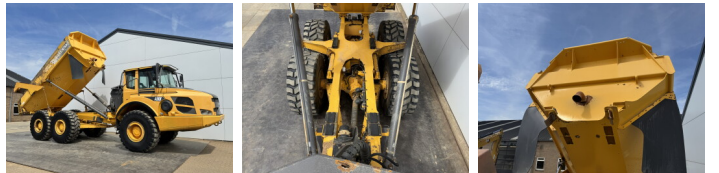

Volvo

Volvo A30F

BOSS
MACHINERY

€ 99.500özel

Y?l 2013
Referans numaras? BM007794
Hours 10.029

Algemeen

Tür A30F
Yer Veldhoven, Netherlands
Certificaat CE + EPA
Available at Boss Machinery! This Volvo A30F Dump Truck from 2013 has an engine power of 265 kW and counts 10029 operational hours. The total weight of this Volvo A30F is 23200 kg and the dimensions are 10.35 x 3.04 x 3.44. Furthermore, this A30F is equipped with Klima, Climate Control, Body heating, Camera, Radio. The Volvo Dump Truck also has a CE + EPA marking. Do you want more information or do you want to try the Volvo A30F at our yard? Please let us know.

Aç?klama

Maten / Gewichten

A??rl?k 23200
Boyutlar U*G*Y 10.35 x 3.04 x 3.44

Technische informatie

Sürücü yap?land?rmalar? 6x6

Motor informatie

Motor markas? Volvo
Engine model D11H
Silindirler 6
Turbo
KW cinsinden kapasite 265

Banden / Rupsen

60% 60% 23.5R25
60% 60% 23.5R25
60% 60% 23.5R25