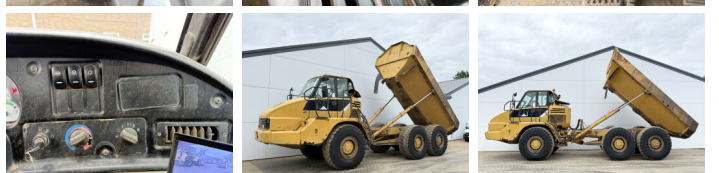

Caterpillar

Caterpillar 725

BOSS
MACHINERY

€ 42.500özel

Y?l 2007
Referans numaras? BM007768
Hours 20.611

Algemeen

Tür 725
Yer Veldhoven, Netherlands
Certificaat CE

Aç?klama

Available at Boss Machinery! This Caterpillar 725 Dump Truck from 2007 has an engine power of 227 kW and counts 20611 operational hours. The total weight of this Caterpillar 725 is 22260 kg and the dimensions are 9.88 x 2.87 x 3.44. Furthermore, this 725 is equipped with Klima, Radio. The Caterpillar Dump Truck also has a CE marking. Do you want more information or do you want to try the Caterpillar 725 at our yard? Please let us know.

Maten / Gewichten

Boyutlar U*G*Y 9.88 x 2.87 x 3.44
A??rl?k 22260

Technische informatie

Sürücü yap?land?rmalar? 6x6

Motor informatie

Motor markas? Caterpillar
Engine model C11
Silindirler 6
Turbo
KW cinsinden kapasite 227

Banden / Rupsen

20% 20% 23.5R25
20% 20% 23.5R25
20% 20% 23.5R25