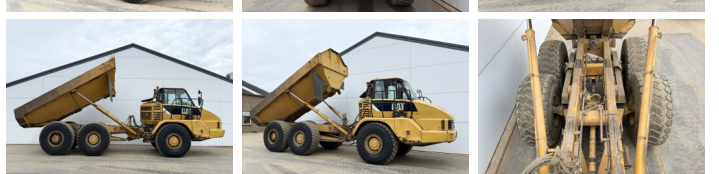

## Algemeen

Tür 725  
Yer Veldhoven, Netherlands  
Certificaat CE

Aç?klama

Available at Boss Machinery! This Caterpillar 725 Dump Truck from 2007 has an engine power of 227 kW and counts 20611 operational hours. The total weight of this Caterpillar 725 is 22260 kg and the dimensions are 9.88 x 2.87 x 3.44. Furthermore, this 725 is equipped with Klima, Radio. The Caterpillar Dump Truck also has a CE marking. Do you want more information or do you want to try the Caterpillar 725 at our yard? Please let us know.

## Banden / Rupsen

20% 20% 23.5R25  
20% 20% 23.5R25  
20% 20% 23.5R25