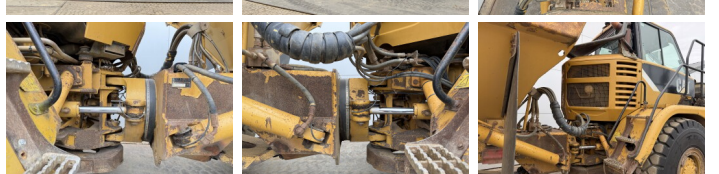

Caterpillar

Caterpillar 725

BOSS
MACHINERY

€ 42.500özel

Y?l 2007
Referans numaras? BM007768
Hours 20.611

Algemeen

Tür 725
Yer Veldhoven, Netherlands
Certificaat CE

Aç?klama

Available at Boss Machinery! This Caterpillar 725 Dump Truck from 2007 has an engine power of 227 kW and counts 20611 operational hours. The total weight of this Caterpillar 725 is 22260 kg and the dimensions are 9.88 x 2.87 x 3.44. Furthermore, this 725 is equipped with Klima, Radio. The Caterpillar Dump Truck also has a CE marking. Do you want more information or do you want to try the Caterpillar 725 at our yard? Please let us know.

Maten / Gewichten

Boyutlar U*G*Y 9.88 x 2.87 x 3.44
A??rl?k 22260

Technische informatie

Sürücü yap?land?rmalar? 6x6

Motor informatie

Motor markas? Caterpillar
Engine model C11
Silindirler 6
Turbo
KW cinsinden kapasite 227

Banden / Rupsen

20% 20% 23.5R25
20% 20% 23.5R25
20% 20% 23.5R25