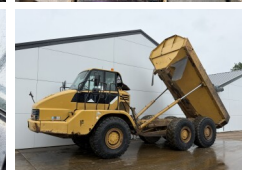

Caterpillar

Caterpillar 725

€ 44.500özel

Y?l 2007
Referans numaras? BM007765
Hours 18.102

Algemeen

Tür 725
Yer Veldhoven, Netherlands
Certificaat CE

Aç?klama

Available at Boss Machinery! This Caterpillar 725 Dump Truck from 2007 has an engine power of 227 kW and counts 18102 operational hours. The total weight of this Caterpillar 725 is 22260 kg and the dimensions are 9.97 x 2.90 x 3.41. Furthermore, this 725 is equipped with Camera, Body heating, Bluetooth, Radio, Klima. The Caterpillar Dump Truck also has a CE marking. Do you want more information or do you want to try the Caterpillar 725 at our yard? Please let us know.

Maten / Gewichten

Boyutlar U*G*Y 9.97 x 2.90 x 3.41
A??rl?k 22260

Technische informatie

Sürücü yap?land?rmalar? 6x6

Motor informatie

Motor markas? Caterpillar
Engine model C11
Silindirler 6
Turbo
KW cinsinden kapasite 227

Banden / Rupsen

30% 30% 23.5R25
10% 10% 23.5R25
10% 10% 23.5R25

BOSS

MACHINERY