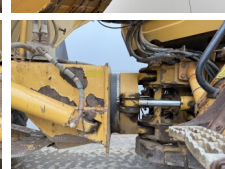

Caterpillar

Caterpillar 725

€ 44.500özel

Y?l 2007
Referans numaras? BM007765
Hours 18.102

Algemeen

Tür 725
Yer Veldhoven, Netherlands
Certificaat CE

Aç?klama

Available at Boss Machinery! This Caterpillar 725 Dump Truck from 2007 has an engine power of 227 kW and counts 18102 operational hours. The total weight of this Caterpillar 725 is 22260 kg and the dimensions are 9.97 x 2.90 x 3.41. Furthermore, this 725 is equipped with Camera, Body heating, Bluetooth, Radio, Klima. The Caterpillar Dump Truck also has a CE marking. Do you want more information or do you want to try the Caterpillar 725 at our yard? Please let us know.

Maten / Gewichten

Boyutlar U*G*Y 9.97 x 2.90 x 3.41
A??rl?k 22260

Technische informatie

Sürücü yap?land?rmalar? 6x6

Motor informatie

Motor markas? Caterpillar
Engine model C11
Silindirler 6
Turbo
KW cinsinden kapasite 227

Banden / Rupsen

30% 30% 23.5R25
10% 10% 23.5R25
10% 10% 23.5R25

BOSS

MACHINERY