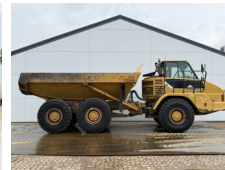

Caterpillar

Caterpillar 725

€ 44.500özel

Y?l 2007
Referans numaras? BM007765
Hours 18.102

Algemeen

Tür 725
Yer Veldhoven, Netherlands
Certificaat CE

Aç?klama

Available at Boss Machinery! This Caterpillar 725 Dump Truck from 2007 has an engine power of 227 kW and counts 18102 operational hours. The total weight of this Caterpillar 725 is 22260 kg and the dimensions are 9.97 x 2.90 x 3.41. Furthermore, this 725 is equipped with Camera, Body heating, Bluetooth, Radio, Klima. The Caterpillar Dump Truck also has a CE marking. Do you want more information or do you want to try the Caterpillar 725 at our yard? Please let us know.

Maten / Gewichten

Boyutlar U*G*Y 9.97 x 2.90 x 3.41
A??rl?k 22260

Technische informatie

Sürücü yap?land?rmalar? 6x6

Motor informatie

Motor markas? Caterpillar
Engine model C11
Silindirler 6
Turbo
KW cinsinden kapasite 227

Banden / Rupsen

30% 30% 23.5R25
10% 10% 23.5R25
10% 10% 23.5R25

BOSS

MACHINERY