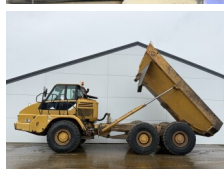

Caterpillar

Caterpillar 725

€ 44.500özel

Y?l 2007
Referans numaras? BM007765
Hours 18.102

Algemeen

Tür 725
Yer Veldhoven, Netherlands
Certificaat CE

Aç?klama

Available at Boss Machinery! This Caterpillar 725 Dump Truck from 2007 has an engine power of 227 kW and counts 18102 operational hours. The total weight of this Caterpillar 725 is 22260 kg and the dimensions are 9.97 x 2.90 x 3.41. Furthermore, this 725 is equipped with Camera, Body heating, Bluetooth, Radio, Klima. The Caterpillar Dump Truck also has a CE marking. Do you want more information or do you want to try the Caterpillar 725 at our yard? Please let us know.

Maten / Gewichten

Boyutlar U*G*Y 9.97 x 2.90 x 3.41
A??rl?k 22260

Technische informatie

Sürücü yap?land?rmalar? 6x6

Motor informatie

Motor markas? Caterpillar
Engine model C11
Silindirler 6
Turbo
KW cinsinden kapasite 227

Banden / Rupsen

30% 30% 23.5R25
10% 10% 23.5R25
10% 10% 23.5R25

BOSS

MACHINERY