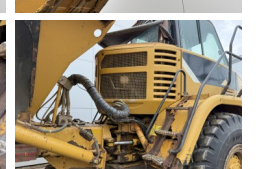

Caterpillar

Caterpillar 725

€ 44.500özel

Y?l 2007
Referans numaras? BM007765
Hours 18.102

Algemeen

Tür 725
Yer Veldhoven, Netherlands
Certificaat CE

Aç?klama

Available at Boss Machinery! This Caterpillar 725 Dump Truck from 2007 has an engine power of 227 kW and counts 18102 operational hours. The total weight of this Caterpillar 725 is 22260 kg and the dimensions are 9.97 x 2.90 x 3.41. Furthermore, this 725 is equipped with Camera, Body heating, Bluetooth, Radio, Klima. The Caterpillar Dump Truck also has a CE marking. Do you want more information or do you want to try the Caterpillar 725 at our yard? Please let us know.

Maten / Gewichten

Boyutlar U*G*Y 9.97 x 2.90 x 3.41
A??rl?k 22260

Technische informatie

Sürücü yap?land?rmalar? 6x6

Motor informatie

Motor markas? Caterpillar
Engine model C11
Silindirler 6
Turbo
KW cinsinden kapasite 227

Banden / Rupsen

30% 30% 23.5R25
10% 10% 23.5R25
10% 10% 23.5R25

BOSS

MACHINERY