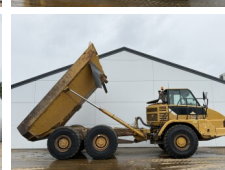

Caterpillar

Caterpillar 725

€ 44.500özel

Y?l 2007
Referans numaras? BM007765
Hours 18.102

Algemeen

Tür 725
Yer Veldhoven, Netherlands
Certificaat CE

Aç?klama

Available at Boss Machinery! This Caterpillar 725 Dump Truck from 2007 has an engine power of 227 kW and counts 18102 operational hours. The total weight of this Caterpillar 725 is 22260 kg and the dimensions are 9.97 x 2.90 x 3.41. Furthermore, this 725 is equipped with Camera, Body heating, Bluetooth, Radio, Klima. The Caterpillar Dump Truck also has a CE marking. Do you want more information or do you want to try the Caterpillar 725 at our yard? Please let us know.

Maten / Gewichten

Boyutlar U*G*Y 9.97 x 2.90 x 3.41
A??rl?k 22260

Technische informatie

Sürücü yap?land?rmalar? 6x6

Motor informatie

Motor markas? Caterpillar
Engine model C11
Silindirler 6
Turbo
KW cinsinden kapasite 227

Banden / Rupsen

30% 30% 23.5R25
10% 10% 23.5R25
10% 10% 23.5R25

BOSS

MACHINERY