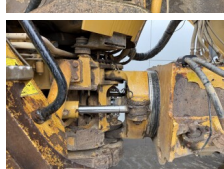

Caterpillar

Caterpillar 725

€ 44.500özel

Y?l 2007
Referans numaras? BM007765
Hours 18.102

Algemeen

Tür 725
Yer Veldhoven, Netherlands
Certificaat CE

Aç?klama

Available at Boss Machinery! This Caterpillar 725 Dump Truck from 2007 has an engine power of 227 kW and counts 18102 operational hours. The total weight of this Caterpillar 725 is 22260 kg and the dimensions are 9.97 x 2.90 x 3.41. Furthermore, this 725 is equipped with Camera, Body heating, Bluetooth, Radio, Klima. The Caterpillar Dump Truck also has a CE marking. Do you want more information or do you want to try the Caterpillar 725 at our yard? Please let us know.

Maten / Gewichten

Boyutlar U*G*Y 9.97 x 2.90 x 3.41
A??rl?k 22260

Technische informatie

Sürücü yap?land?rmalar? 6x6

Motor informatie

Motor markas? Caterpillar
Engine model C11
Silindirler 6
Turbo
KW cinsinden kapasite 227

Banden / Rupsen

30% 30% 23.5R25
10% 10% 23.5R25
10% 10% 23.5R25

BOSS

MACHINERY