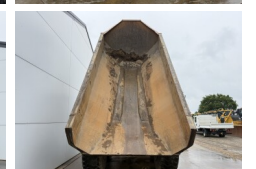

Caterpillar

Caterpillar 725

€ 44.500özel

Y?l 2007
Referans numaras? BM007765
Hours 18.102

Algemeen

Tür 725
Yer Veldhoven, Netherlands
Certificaat CE

Aç?klama

Available at Boss Machinery! This Caterpillar 725 Dump Truck from 2007 has an engine power of 227 kW and counts 18102 operational hours. The total weight of this Caterpillar 725 is 22260 kg and the dimensions are 9.97 x 2.90 x 3.41. Furthermore, this 725 is equipped with Camera, Body heating, Bluetooth, Radio, Klima. The Caterpillar Dump Truck also has a CE marking. Do you want more information or do you want to try the Caterpillar 725 at our yard? Please let us know.

Maten / Gewichten

Boyutlar U*G*Y 9.97 x 2.90 x 3.41
A??rl?k 22260

Technische informatie

Sürücü yap?land?rmalar? 6x6

Motor informatie

Motor markas? Caterpillar
Engine model C11
Silindirler 6
Turbo
KW cinsinden kapasite 227

Banden / Rupsen

30% 30% 23.5R25
10% 10% 23.5R25
10% 10% 23.5R25

BOSS

MACHINERY