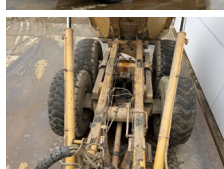

Caterpillar

Caterpillar 725

€ 44.500özel

Y?l 2007
Referans numaras? BM007765
Hours 18.102

Algemeen

Tür 725
Yer Veldhoven, Netherlands
Certificaat CE

Aç?klama

Available at Boss Machinery! This Caterpillar 725 Dump Truck from 2007 has an engine power of 227 kW and counts 18102 operational hours. The total weight of this Caterpillar 725 is 22260 kg and the dimensions are 9.97 x 2.90 x 3.41. Furthermore, this 725 is equipped with Camera, Body heating, Bluetooth, Radio, Klima. The Caterpillar Dump Truck also has a CE marking. Do you want more information or do you want to try the Caterpillar 725 at our yard? Please let us know.

Maten / Gewichten

Boyutlar U*G*Y 9.97 x 2.90 x 3.41
A??rl?k 22260

Technische informatie

Sürücü yap?land?rmalar? 6x6

Motor informatie

Motor markas? Caterpillar
Engine model C11
Silindirler 6
Turbo
KW cinsinden kapasite 227

Banden / Rupsen

30% 30% 23.5R25
10% 10% 23.5R25
10% 10% 23.5R25

BOSS

MACHINERY