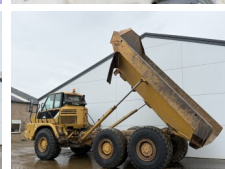

Caterpillar

Caterpillar 725

€ 44.500özel

Y?l 2007
Referans numaras? BM007765
Hours 18.102

Algemeen

Tür 725
Yer Veldhoven, Netherlands
Certificaat CE

Aç?klama

Available at Boss Machinery! This Caterpillar 725 Dump Truck from 2007 has an engine power of 227 kW and counts 18102 operational hours. The total weight of this Caterpillar 725 is 22260 kg and the dimensions are 9.97 x 2.90 x 3.41. Furthermore, this 725 is equipped with Camera, Body heating, Bluetooth, Radio, Klima. The Caterpillar Dump Truck also has a CE marking. Do you want more information or do you want to try the Caterpillar 725 at our yard? Please let us know.

Maten / Gewichten

Boyutlar U*G*Y 9.97 x 2.90 x 3.41
A??rl?k 22260

Technische informatie

Sürücü yap?land?rmalar? 6x6

Motor informatie

Motor markas? Caterpillar
Engine model C11
Silindirler 6
Turbo
KW cinsinden kapasite 227

Banden / Rupsen

30% 30% 23.5R25
10% 10% 23.5R25
10% 10% 23.5R25

BOSS

MACHINERY