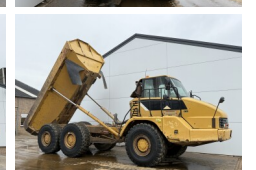

Caterpillar

Caterpillar 725

€ 44.500özel

Y?l 2007
Referans numaras? BM007765
Hours 18.102

Algemeen

Tür 725
Yer Veldhoven, Netherlands
Certificaat CE

Aç?klama

Available at Boss Machinery! This Caterpillar 725 Dump Truck from 2007 has an engine power of 227 kW and counts 18102 operational hours. The total weight of this Caterpillar 725 is 22260 kg and the dimensions are 9.97 x 2.90 x 3.41. Furthermore, this 725 is equipped with Camera, Body heating, Bluetooth, Radio, Klima. The Caterpillar Dump Truck also has a CE marking. Do you want more information or do you want to try the Caterpillar 725 at our yard? Please let us know.

Maten / Gewichten

Boyutlar U*G*Y 9.97 x 2.90 x 3.41
A??rl?k 22260

Technische informatie

Sürücü yap?land?rmalar? 6x6

Motor informatie

Motor markas? Caterpillar
Engine model C11
Silindirler 6
Turbo
KW cinsinden kapasite 227

Banden / Rupsen

30% 30% 23.5R25
10% 10% 23.5R25
10% 10% 23.5R25

BOSS

MACHINERY