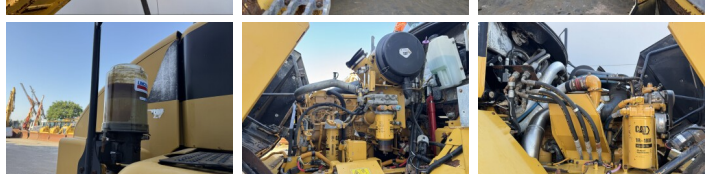

Caterpillar

Caterpillar 725

€ 52.500 özel

Y?l 2011
Referans numaras? BM007722
Hours 10.042

Algemeen

T?r 725
Yer Veldhoven, Netherlands
Dutch vehicle
Certificaat CE

Aç?klama

Available at Boss Machinery! This Caterpillar 725 Dump Truck from 2011 has an engine power of 227 kW and counts 10042 operational hours. Always worked in The Netherlands. The total weight of this Caterpillar 725 is 22260 kg and the dimensions are 10.08 x 3.00 x 3.48. Furthermore, this 725 is equipped with Radio, Bluetooth, Klima, Body heating, Merkezi ya?lama. The Caterpillar Dump Truck also has a CE marking. Do you want more information or do you want to try the Caterpillar 725 at our yard? Please let us know.

Maten / Gewichten

Boyutlar U*G*Y 10.08 x 3.00 x 3.48
A??rl?k 22260

Technische informatie

S?r?c? yap?land?rmalar? 6x6

Motor informatie

Motor markas? Caterpillar
Engine model C11
Silindirler 6
Turbo
KW cinsinden kapasite 227

Banden / Rupsen

20% 20% 23.5R25
10% 10% 23.5R25

BOSS

MACHINERY