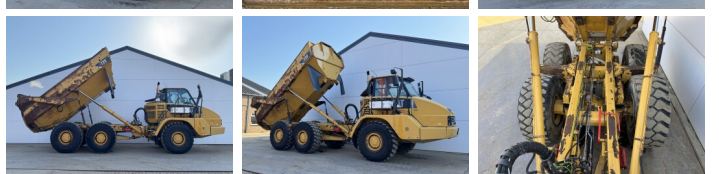

Caterpillar

Caterpillar 725

€ 52.500 özel

Y?l 2011
Referans numaras? BM007722
Hours 10.042

Algemeen

T?r 725
Yer Veldhoven, Netherlands
Dutch vehicle
Certificaat CE

Aç?klama

Available at Boss Machinery! This Caterpillar 725 Dump Truck from 2011 has an engine power of 227 kW and counts 10042 operational hours. Always worked in The Netherlands. The total weight of this Caterpillar 725 is 22260 kg and the dimensions are 10.08 x 3.00 x 3.48. Furthermore, this 725 is equipped with Radio, Bluetooth, Klima, Body heating, Merkezi ya?lama. The Caterpillar Dump Truck also has a CE marking. Do you want more information or do you want to try the Caterpillar 725 at our yard? Please let us know.

Maten / Gewichten

Boyutlar U*G*Y 10.08 x 3.00 x 3.48
A??rl?k 22260

Technische informatie

S?r?c? yap?land?rmalar? 6x6

Motor informatie

Motor markas? Caterpillar
Engine model C11
Silindirler 6
Turbo
KW cinsinden kapasite 227

Banden / Rupsen

20% 20% 23.5R25
10% 10% 23.5R25

BOSS

MACHINERY