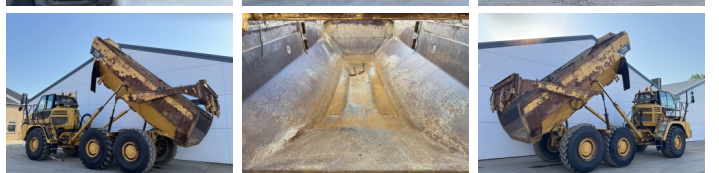

Caterpillar

Caterpillar 725

€ 52.500 özel

Y?l 2011
Referans numaras? BM007722
Hours 10.042

Algemeen

T?r 725
Yer Veldhoven, Netherlands
Dutch vehicle
Certificaat CE

Aç?klama

Available at Boss Machinery! This Caterpillar 725 Dump Truck from 2011 has an engine power of 227 kW and counts 10042 operational hours. Always worked in The Netherlands. The total weight of this Caterpillar 725 is 22260 kg and the dimensions are 10.08 x 3.00 x 3.48. Furthermore, this 725 is equipped with Radio, Bluetooth, Klima, Body heating, Merkezi ya?lama. The Caterpillar Dump Truck also has a CE marking. Do you want more information or do you want to try the Caterpillar 725 at our yard? Please let us know.

Maten / Gewichten

Boyutlar U*G*Y 10.08 x 3.00 x 3.48
A??rl?k 22260

Technische informatie

S?r?c? yap?land?rmalar? 6x6

Motor informatie

Motor markas? Caterpillar
Engine model C11
Silindirler 6
Turbo
KW cinsinden kapasite 227

Banden / Rupsen

20% 20% 23.5R25
10% 10% 23.5R25

BOSS

MACHINERY