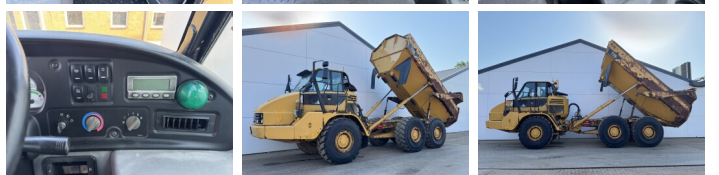

Caterpillar

Caterpillar 725

€ 52.500 özel

Y?l 2011
Referans numaras? BM007722
Hours 10.042

Algemeen

T?r 725
Yer Veldhoven, Netherlands
Dutch vehicle
Certificaat CE

Aç?klama

Available at Boss Machinery! This Caterpillar 725 Dump Truck from 2011 has an engine power of 227 kW and counts 10042 operational hours. Always worked in The Netherlands. The total weight of this Caterpillar 725 is 22260 kg and the dimensions are 10.08 x 3.00 x 3.48. Furthermore, this 725 is equipped with Radio, Bluetooth, Klima, Body heating, Merkezi ya?lama. The Caterpillar Dump Truck also has a CE marking. Do you want more information or do you want to try the Caterpillar 725 at our yard? Please let us know.

Maten / Gewichten

Boyutlar U*G*Y 10.08 x 3.00 x 3.48
A??rl?k 22260

Technische informatie

S?r?c? yap?land?rmalar? 6x6

Motor informatie

Motor markas? Caterpillar
Engine model C11
Silindirler 6
Turbo
KW cinsinden kapasite 227

Banden / Rupsen

20% 20% 23.5R25
10% 10% 23.5R25

BOSS

MACHINERY