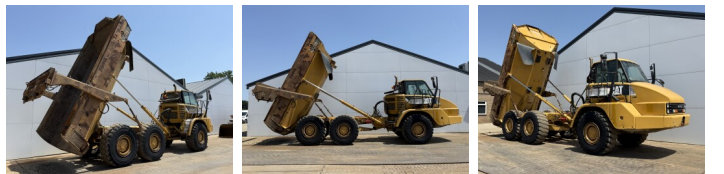

Caterpillar

Caterpillar 725

BOSS

MACHINERY

€ 52.500özel

Y?l 2011
Referans numaras? BM007723
Hours 9.407

Algemeen

Tür 725
Yer Veldhoven, Netherlands
Certificaat CE

Aç?klama

Available at Boss Machinery! This Caterpillar 725 Dump Truck from 2011 has an engine power of 227 kW and counts 9407 operational hours. The total weight of this Caterpillar 725 is 22260 kg and the dimensions are 10.13 x 3.05 x 3.48. Furthermore, this 725 is equipped with Klima, Body heating, Merkezi ya?lama. The Caterpillar Dump Truck also has a CE marking. Do you want more information or do you want to try the Caterpillar 725 at our yard? Please let us know.

Maten / Gewichten

A??rl?k 22260
Boyutlar U*G*Y 10.13 x 3.05 x 3.48

Technische informatie

Sürücü yap?land?rmalar? 6x6

Motor informatie

Motor markas? Caterpillar
Engine model C11
Silindirler 6
Turbo
KW cinsinden kapasite 227

Banden / Rupsen

15% 15% 23.5R25
15% 15% 23.5R25
15% 15% 23.5R25