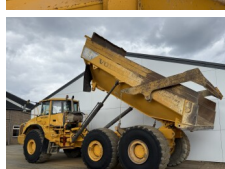

Volvo

Volvo A40D

BOSS
MACHINERY

€ 47.500özel

Y?l 2002
Referans numaras? BM007659
Hours 29.850

Algemeen

Tür A40D
Yer Veldhoven, Netherlands
Available at Boss Machinery! This Volvo A40D Dump Truck from 2002 has an engine power of 280 kW and counts 29850 operational hours. The total weight of this Volvo A40D is 31270 kg and the dimensions are 11.33 x 3.56 x 3.87. Furthermore, this A40D is equipped with Klima, Heated Seat, Camera. Do you want more information or do you want to try the Volvo A40D at our yard? Please let us know.

Aç?klama

Maten / Gewichten

A??rl?k 31270
Boyutlar U*G*Y 11.33 x 3.56 x 3.87

Technische informatie

Sürücü yap?land?rmalar? 6x6

Motor informatie

Motor markas? Volvo
Engine model D12C
Silindirler 6
Turbo
KW cinsinden kapasite 280

Banden / Rupsen

30% 20% 29.5R25
20% 20% 29.5R25
20% 20% 29.5R25

Opties

Klima

Heated Seat
Camera