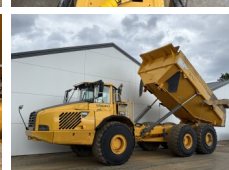

Volvo

Volvo A40D

BOSS
MACHINERY

€ 47.500özel

Y?l 2002
Referans numaras? BM007659
Hours 29.850

Algemeen

Tür A40D
Yer Veldhoven, Netherlands
Available at Boss Machinery! This Volvo A40D Dump Truck from 2002 has an engine power of 280 kW and counts 29850 operational hours. The total weight of this Volvo A40D is 31270 kg and the dimensions are 11.33 x 3.56 x 3.87. Furthermore, this A40D is equipped with Klima, Heated Seat, Camera. Do you want more information or do you want to try the Volvo A40D at our yard? Please let us know.

Aç?klama

Maten / Gewichten

A??rl?k 31270
Boyutlar U*G*Y 11.33 x 3.56 x 3.87

Technische informatie

Sürücü yap?land?rmalar? 6x6

Motor informatie

Motor markas? Volvo
Engine model D12C
Silindirler 6
Turbo
KW cinsinden kapasite 280

Banden / Rupsen

30% 20% 29.5R25
20% 20% 29.5R25
20% 20% 29.5R25

Opties

Klima

Heated Seat
Camera