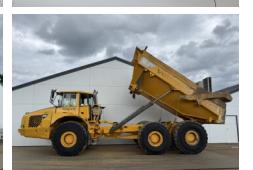

Volvo

Volvo A40D

BOSS
MACHINERY

€ 47.500özel

Y?l 2002
Referans numaras? BM007659
Hours 29.850

Algemeen

Tür A40D
Yer Veldhoven, Netherlands
Available at Boss Machinery! This Volvo A40D Dump Truck from 2002 has an engine power of 280 kW and counts 29850 operational hours. The total weight of this Volvo A40D is 31270 kg and the dimensions are 11.33 x 3.56 x 3.87. Furthermore, this A40D is equipped with Klima, Heated Seat, Camera. Do you want more information or do you want to try the Volvo A40D at our yard? Please let us know.

Aç?klama

Maten / Gewichten

A??rl?k 31270
Boyutlar U*G*Y 11.33 x 3.56 x 3.87

Technische informatie

Sürücü yap?land?rmalar? 6x6

Motor informatie

Motor markas? Volvo
Engine model D12C
Silindirler 6
Turbo
KW cinsinden kapasite 280

Banden / Rupsen

30% 20% 29.5R25
20% 20% 29.5R25
20% 20% 29.5R25

Opties

Klima

Heated Seat
Camera