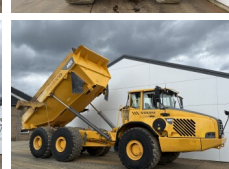

Volvo

Volvo A40D

BOSS
MACHINERY

€ 47.500özel

Y?l 2002
Referans numaras? BM007659
Hours 29.850

Algemeen

Tür A40D
Yer Veldhoven, Netherlands
Available at Boss Machinery! This Volvo A40D Dump Truck from 2002 has an engine power of 280 kW and counts 29850 operational hours. The total weight of this Volvo A40D is 31270 kg and the dimensions are 11.33 x 3.56 x 3.87. Furthermore, this A40D is equipped with Klima, Heated Seat, Camera. Do you want more information or do you want to try the Volvo A40D at our yard? Please let us know.

Aç?klama

Maten / Gewichten

A??rl?k 31270
Boyutlar U*G*Y 11.33 x 3.56 x 3.87

Technische informatie

Sürücü yap?land?rmalar? 6x6

Motor informatie

Motor markas? Volvo
Engine model D12C
Silindirler 6
Turbo
KW cinsinden kapasite 280

Banden / Rupsen

30% 20% 29.5R25
20% 20% 29.5R25
20% 20% 29.5R25

Opties

Klima

Heated Seat
Camera