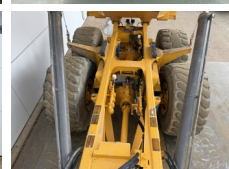

Volvo

Volvo A40D

BOSS
MACHINERY

€ 47.500özel

Y?l 2002
Referans numaras? BM007659
Hours 29.850

Algemeen

Tür A40D
Yer Veldhoven, Netherlands
Available at Boss Machinery! This Volvo A40D Dump Truck from 2002 has an engine power of 280 kW and counts 29850 operational hours. The total weight of this Volvo A40D is 31270 kg and the dimensions are 11.33 x 3.56 x 3.87. Furthermore, this A40D is equipped with Klima, Heated Seat, Camera. Do you want more information or do you want to try the Volvo A40D at our yard? Please let us know.

Aç?klama

Maten / Gewichten

A??rl?k 31270
Boyutlar U*G*Y 11.33 x 3.56 x 3.87

Technische informatie

Sürücü yap?land?rmalar? 6x6

Motor informatie

Motor markas? Volvo
Engine model D12C
Silindirler 6
Turbo
KW cinsinden kapasite 280

Banden / Rupsen

30% 20% 29.5R25
20% 20% 29.5R25
20% 20% 29.5R25

Opties

Klima

Heated Seat
Camera