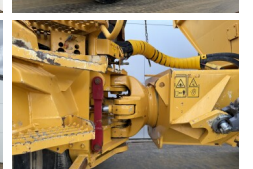

Volvo

Volvo A40D

BOSS
MACHINERY

€ 47.500özel

Y?l 2002
Referans numaras? BM007659
Hours 29.850

Algemeen

Tür A40D
Yer Veldhoven, Netherlands
Available at Boss Machinery! This Volvo A40D Dump Truck from 2002 has an engine power of 280 kW and counts 29850 operational hours. The total weight of this Volvo A40D is 31270 kg and the dimensions are 11.33 x 3.56 x 3.87. Furthermore, this A40D is equipped with Klima, Heated Seat, Camera. Do you want more information or do you want to try the Volvo A40D at our yard? Please let us know.

Aç?klama

Maten / Gewichten

A??rl?k 31270
Boyutlar U*G*Y 11.33 x 3.56 x 3.87

Technische informatie

Sürücü yap?land?rmalar? 6x6

Motor informatie

Motor markas? Volvo
Engine model D12C
Silindirler 6
Turbo
KW cinsinden kapasite 280

Banden / Rupsen

30% 20% 29.5R25
20% 20% 29.5R25
20% 20% 29.5R25

Opties

Klima

Heated Seat
Camera