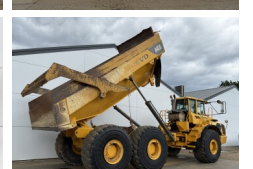

Volvo

Volvo A40D

BOSS
MACHINERY

€ 47.500özel

Y?l 2002
Referans numaras? BM007659
Hours 29.850

Algemeen

Tür A40D
Yer Veldhoven, Netherlands
Available at Boss Machinery! This Volvo A40D Dump Truck from 2002 has an engine power of 280 kW and counts 29850 operational hours. The total weight of this Volvo A40D is 31270 kg and the dimensions are 11.33 x 3.56 x 3.87. Furthermore, this A40D is equipped with Klima, Heated Seat, Camera. Do you want more information or do you want to try the Volvo A40D at our yard? Please let us know.

Aç?klama

Maten / Gewichten

A??rl?k 31270
Boyutlar U*G*Y 11.33 x 3.56 x 3.87

Technische informatie

Sürücü yap?land?rmalar? 6x6

Motor informatie

Motor markas? Volvo
Engine model D12C
Silindirler 6
Turbo
KW cinsinden kapasite 280

Banden / Rupsen

30% 20% 29.5R25
20% 20% 29.5R25
20% 20% 29.5R25

Opties

Klima

Heated Seat
Camera