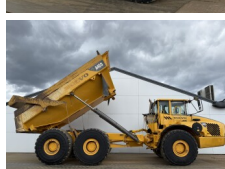

Volvo

Volvo A40D

BOSS
MACHINERY

€ 47.500özel

Y?l 2002
Referans numaras? BM007659
Hours 29.850

Algemeen

Tür A40D
Yer Veldhoven, Netherlands
Available at Boss Machinery! This Volvo A40D Dump Truck from 2002 has an engine power of 280 kW and counts 29850 operational hours. The total weight of this Volvo A40D is 31270 kg and the dimensions are 11.33 x 3.56 x 3.87. Furthermore, this A40D is equipped with Klima, Heated Seat, Camera. Do you want more information or do you want to try the Volvo A40D at our yard? Please let us know.

Aç?klama

Maten / Gewichten

A??rl?k 31270
Boyutlar U*G*Y 11.33 x 3.56 x 3.87

Technische informatie

Sürücü yap?land?rmalar? 6x6

Motor informatie

Motor markas? Volvo
Engine model D12C
Silindirler 6
Turbo
KW cinsinden kapasite 280

Banden / Rupsen

30% 20% 29.5R25
20% 20% 29.5R25
20% 20% 29.5R25

Opties

Klima

Heated Seat
Camera