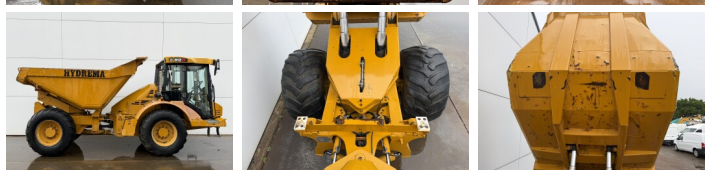

Hydrema

Hydrema 912 ES

BOSS
MACHINERY

€ 42.500özel

Y?l 2014
Referans numaras? BM007681
Hours 7.925

Algemeen

Tür 912 ES
Yer Veldhoven, Netherlands
Certificaat CE

Aç?klama

Available at Boss Machinery! This Hydrema 912 ES Dump Truck from 2014 has an engine power of 97 kW and counts 7925 operational hours. The total weight of this Hydrema 912 ES is 8000 kg and the dimensions are 5.82 x 2.56 x 2.83. Furthermore, this 912 ES is equipped with Climate Control, Camera, Klima. The Hydrema Dump Truck also has a CE marking. Do you want more information or do you want to try the Hydrema 912 ES at our yard? Please let us know.

Maten / Gewichten

Boyutlar U*G*Y 5.82 x 2.56 x 2.83
A??rl?k 8000

Technische informatie

Sürücü yap?land?rmalar? 4x4

Motor informatie

Motor markas? Cummins
Engine model QSB4.5 130
Silindirler 4
Turbo
KW cinsinden kapasite 97

Banden / Rupsen

20% 20% 600/55-26.5
20% 20% 600/55-26.5

Opties