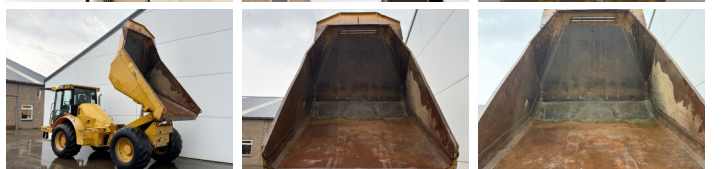

Hydrema

Hydrema 912 ES

BOSS
MACHINERY

€ 42.500özel

Y?l 2014
Referans numaras? BM007681
Hours 7.925

Algemeen

Tür 912 ES
Yer Veldhoven, Netherlands
Certificaat CE

Aç?klama

Available at Boss Machinery! This Hydrema 912 ES Dump Truck from 2014 has an engine power of 97 kW and counts 7925 operational hours. The total weight of this Hydrema 912 ES is 8000 kg and the dimensions are 5.82 x 2.56 x 2.83. Furthermore, this 912 ES is equipped with Climate Control, Camera, Klima. The Hydrema Dump Truck also has a CE marking. Do you want more information or do you want to try the Hydrema 912 ES at our yard? Please let us know.

Maten / Gewichten

Boyutlar U*G*Y 5.82 x 2.56 x 2.83
A??rl?k 8000

Technische informatie

Sürücü yap?land?rmalar? 4x4

Motor informatie

Motor markas? Cummins
Engine model QSB4.5 130
Silindirler 4
Turbo
KW cinsinden kapasite 97

Banden / Rupsen

20% 20% 600/55-26.5
20% 20% 600/55-26.5

Opties