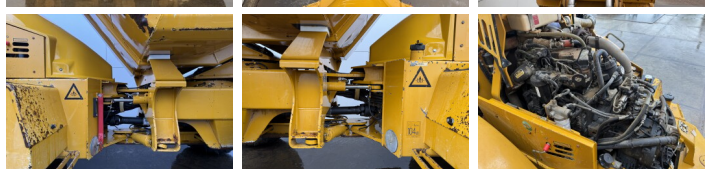

Hydrema

Hydrema 912 ES

BOSS
MACHINERY

€ 42.500özel

Y?l 2014
Referans numaras? BM007681
Hours 7.925

Algemeen

Tür 912 ES
Yer Veldhoven, Netherlands
Certificaat CE

Aç?klama

Available at Boss Machinery! This Hydrema 912 ES Dump Truck from 2014 has an engine power of 97 kW and counts 7925 operational hours. The total weight of this Hydrema 912 ES is 8000 kg and the dimensions are 5.82 x 2.56 x 2.83. Furthermore, this 912 ES is equipped with Climate Control, Camera, Klima. The Hydrema Dump Truck also has a CE marking. Do you want more information or do you want to try the Hydrema 912 ES at our yard? Please let us know.

Maten / Gewichten

Boyutlar U*G*Y 5.82 x 2.56 x 2.83
A??rl?k 8000

Technische informatie

Sürücü yap?land?rmalar? 4x4

Motor informatie

Motor markas? Cummins
Engine model QSB4.5 130
Silindirler 4
Turbo
KW cinsinden kapasite 97

Banden / Rupsen

20% 20% 600/55-26.5
20% 20% 600/55-26.5

Opties