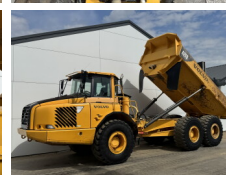

Volvo

Volvo A25D

BOSS
MACHINERY

Y?l **2007**
Referans numaras? **BM007441**
Hours **24.383**

Algemeen

T?r **A25D**
Yer **Veldhoven, Netherlands**
Certificaat **CE**
Available at Boss Machinery! This Volvo A25D Dump Truck from 2007 has an engine power of 223 kW and counts 24383 operational hours. The total weight of this Volvo A25D is 21560 kg and the dimensions are 10.24 x 2.95 x 3.43. Furthermore, this A25D is equipped with Body heating, Bluetooth, Radio, Klima, Heated Seat. The Volvo Dump Truck also has a CE marking. Do you want more information or do you want to try the Volvo A25D at our yard? Please let us know.

Aç?klama

Maten / Gewichten

Boyutlar U*G*Y **10.24 x 2.95 x 3.43**
A??rl?k **21560**

Technische informatie

S?r?c? yap?land?rmalar? **6x6**

Motor informatie

Motor markas? **Volvo**
Engine model **D9B**
Silindirler **6**
Turbo
KW cinsinden kapasite **223**

Banden / Rupsen

20% 20% **23.5R25**
20% 20% **23.5R25**
20% 20% **23.5R25**

Opties

Body heating