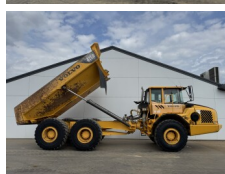

Volvo

Volvo A25D

BOSS
MACHINERY

Y?l **2007**
Referans numaras? **BM007441**
Hours **24.383**

Algemeen

T?r **A25D**
Yer **Veldhoven, Netherlands**
Certificaat **CE**
Available at Boss Machinery! This Volvo A25D Dump Truck from 2007 has an engine power of 223 kW and counts 24383 operational hours. The total weight of this Volvo A25D is 21560 kg and the dimensions are 10.24 x 2.95 x 3.43. Furthermore, this A25D is equipped with Body heating, Bluetooth, Radio, Klima, Heated Seat. The Volvo Dump Truck also has a CE marking. Do you want more information or do you want to try the Volvo A25D at our yard? Please let us know.

Aç?klama

Maten / Gewichten

Boyutlar U*G*Y **10.24 x 2.95 x 3.43**
A??rl?k **21560**

Technische informatie

S?r?c? yap?land?rmalar? **6x6**

Motor informatie

Motor markas? **Volvo**
Engine model **D9B**
Silindirler **6**
Turbo
KW cinsinden kapasite **223**

Banden / Rupsen

20% 20% **23.5R25**
20% 20% **23.5R25**
20% 20% **23.5R25**

Opties

Body heating