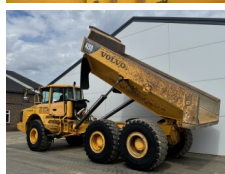

Volvo

Volvo A25D

BOSS
MACHINERY

Y?l **2007**
Referans numaras? **BM007441**
Hours **24.383**

Algemeen

T?r **A25D**
Yer **Veldhoven, Netherlands**
Certificaat **CE**
Available at Boss Machinery! This Volvo A25D Dump Truck from 2007 has an engine power of 223 kW and counts 24383 operational hours. The total weight of this Volvo A25D is 21560 kg and the dimensions are 10.24 x 2.95 x 3.43. Furthermore, this A25D is equipped with Body heating, Bluetooth, Radio, Klima, Heated Seat. The Volvo Dump Truck also has a CE marking. Do you want more information or do you want to try the Volvo A25D at our yard? Please let us know.

Aç?klama

Maten / Gewichten

Boyutlar U*G*Y **10.24 x 2.95 x 3.43**
A??rl?k **21560**

Technische informatie

S?r?c? yap?land?rmalar? **6x6**

Motor informatie

Motor markas? **Volvo**
Engine model **D9B**
Silindirler **6**
Turbo
KW cinsinden kapasite **223**

Banden / Rupsen

20% 20% **23.5R25**
20% 20% **23.5R25**
20% 20% **23.5R25**

Opties

Body heating