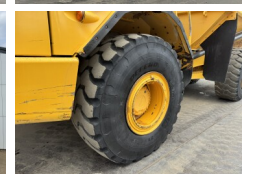

Volvo

Volvo A25D

BOSS
MACHINERY

Y?l **2007**
Referans numaras? **BM007441**
Hours **24.383**

Algemeen

T?r **A25D**
Yer **Veldhoven, Netherlands**
Certificaat **CE**
Available at Boss Machinery! This Volvo A25D Dump Truck from 2007 has an engine power of 223 kW and counts 24383 operational hours. The total weight of this Volvo A25D is 21560 kg and the dimensions are 10.24 x 2.95 x 3.43. Furthermore, this A25D is equipped with Body heating, Bluetooth, Radio, Klima, Heated Seat. The Volvo Dump Truck also has a CE marking. Do you want more information or do you want to try the Volvo A25D at our yard? Please let us know.

Aç?klama

Maten / Gewichten

Boyutlar U*G*Y **10.24 x 2.95 x 3.43**
A??rl?k **21560**

Technische informatie

S?r?c? yap?land?rmalar? **6x6**

Motor informatie

Motor markas? **Volvo**
Engine model **D9B**
Silindirler **6**
Turbo
KW cinsinden kapasite **223**

Banden / Rupsen

20% 20% **23.5R25**
20% 20% **23.5R25**
20% 20% **23.5R25**

Opties

Body heating