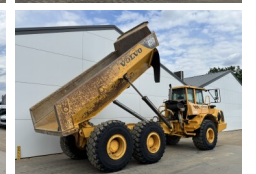

Volvo

Volvo A25D

BOSS
MACHINERY

Y?l **2007**
Referans numaras? **BM007441**
Hours **24.383**

Algemeen

T?r **A25D**
Yer **Veldhoven, Netherlands**
Certificaat **CE**
Available at Boss Machinery! This Volvo A25D Dump Truck from 2007 has an engine power of 223 kW and counts 24383 operational hours. The total weight of this Volvo A25D is 21560 kg and the dimensions are 10.24 x 2.95 x 3.43. Furthermore, this A25D is equipped with Body heating, Bluetooth, Radio, Klima, Heated Seat. The Volvo Dump Truck also has a CE marking. Do you want more information or do you want to try the Volvo A25D at our yard? Please let us know.

Aç?klama

Maten / Gewichten

Boyutlar U*G*Y **10.24 x 2.95 x 3.43**
A??rl?k **21560**

Technische informatie

S?r?c? yap?land?rmalar? **6x6**

Motor informatie

Motor markas? **Volvo**
Engine model **D9B**
Silindirler **6**
Turbo
KW cinsinden kapasite **223**

Banden / Rupsen

20% 20% **23.5R25**
20% 20% **23.5R25**
20% 20% **23.5R25**

Opties

Body heating