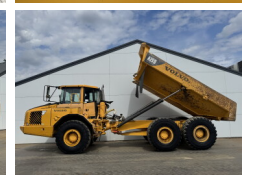

Volvo

Volvo A25D

BOSS
MACHINERY

Y?l **2007**
Referans numaras? **BM007441**
Hours **24.383**

Algemeen

T?r **A25D**
Yer **Veldhoven, Netherlands**
Certificaat **CE**
Available at Boss Machinery! This Volvo A25D Dump Truck from 2007 has an engine power of 223 kW and counts 24383 operational hours. The total weight of this Volvo A25D is 21560 kg and the dimensions are 10.24 x 2.95 x 3.43. Furthermore, this A25D is equipped with Body heating, Bluetooth, Radio, Klima, Heated Seat. The Volvo Dump Truck also has a CE marking. Do you want more information or do you want to try the Volvo A25D at our yard? Please let us know.

Aç?klama

Maten / Gewichten

Boyutlar U*G*Y **10.24 x 2.95 x 3.43**
A??rl?k **21560**

Technische informatie

S?r?c? yap?land?rmalar? **6x6**

Motor informatie

Motor markas? **Volvo**
Engine model **D9B**
Silindirler **6**
Turbo
KW cinsinden kapasite **223**

Banden / Rupsen

20% 20% **23.5R25**
20% 20% **23.5R25**
20% 20% **23.5R25**

Opties

Body heating