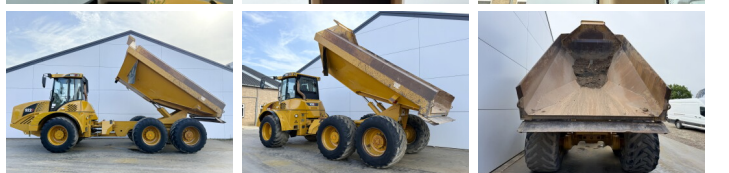

Hydrema

Hydrema 922F

€ 64.500özel

Y?l 2016
Referans numaras? BM007658
Hours 7.741

Algemeen

Tür 922F
Yer Veldhoven, Netherlands
Certificaat CE

Aç?klama

Available at Boss Machinery! This Hydrema 922F Dump Truck from 2016 has an engine power of 218 kW and counts 7741 operational hours. The total weight of this Hydrema 922F is 16700 kg and the dimensions are 9.15 x 3.19 x 3.35. Furthermore, this 922F is equipped with Klima, Climate Control, Camera, Radio. The Hydrema Dump Truck also has a CE marking. Do you want more information or do you want to try the Hydrema 922F at our yard? Please let us know.

Maten / Gewichten

A??rl?k 16700
Boyutlar U*G*Y 9.15 x 3.19 x 3.35

Technische informatie

Sürücü yap?land?rmalar? 6x6

Motor informatie

Motor markas? Cummings
Engine model QSB6.7
Silindirler 6
Turbo
KW cinsinden kapasite 218

Banden / Rupsen

30% 30% 800/45-30.5
30% 30% 800/45-30.5
30% 30% 800/45-30.5

BOSS

MACHINERY