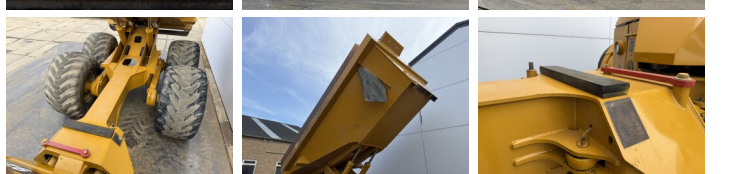

Hydrema

Hydrema 922F

€ 64.500özel

Y?l 2016
Referans numaras? BM007658
Hours 7.741

Algemeen

Tür 922F
Yer Veldhoven, Netherlands
Certificaat CE

Aç?klama

Available at Boss Machinery! This Hydrema 922F Dump Truck from 2016 has an engine power of 218 kW and counts 7741 operational hours. The total weight of this Hydrema 922F is 16700 kg and the dimensions are 9.15 x 3.19 x 3.35. Furthermore, this 922F is equipped with Klima, Climate Control, Camera, Radio. The Hydrema Dump Truck also has a CE marking. Do you want more information or do you want to try the Hydrema 922F at our yard? Please let us know.

Maten / Gewichten

A??rl?k 16700
Boyutlar U*G*Y 9.15 x 3.19 x 3.35

Technische informatie

Sürücü yap?land?rmalar? 6x6

Motor informatie

Motor markas? Cummings
Engine model QSB6.7
Silindirler 6
Turbo
KW cinsinden kapasite 218

Banden / Rupsen

30% 30% 800/45-30.5
30% 30% 800/45-30.5
30% 30% 800/45-30.5

BOSS

MACHINERY