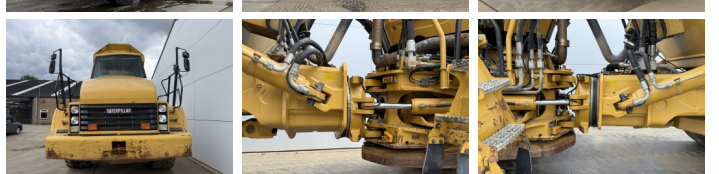

Aç?klama

Available at Boss Machinery! This Caterpillar 735 Dump Truck from 2010 has an engine power of 319 kW and counts 11458 operational hours. The total weight of this Caterpillar 735 is 31391 kg and the dimensions are 10.82 x 3.27 x 3.80. Furthermore, this 735 is equipped with Klima, Radio, Climate Control, Body heating. The Caterpillar Dump Truck also has a CE marking. Do you want more information or do you want to try the Caterpillar 735 at our yard? Please let us know.

Banden / Rupsen

30% 30% 26.5R25
20% 20% 26.5R25
10% 10% 26.5R25

Opties

Klima

Radio

Climate Control

Body heating