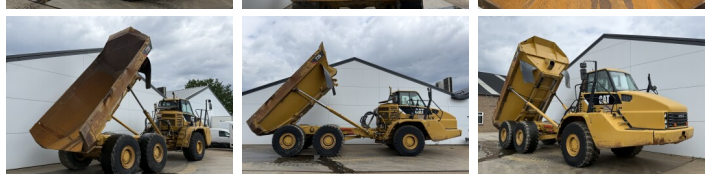

Caterpillar

Caterpillar 735

BOSS

MACHINERY

€ 67.500özel

Y?l 2010
Referans numaras? BM007437
Hours 11.458

Algemeen

Tür 735
Yer Veldhoven, Netherlands
Certificaat CE

Aç?klama

Available at Boss Machinery! This Caterpillar 735 Dump Truck from 2010 has an engine power of 319 kW and counts 11458 operational hours. The total weight of this Caterpillar 735 is 31391 kg and the dimensions are 10.82 x 3.27 x 3.80. Furthermore, this 735 is equipped with Klima, Radio, Climate Control, Body heating. The Caterpillar Dump Truck also has a CE marking. Do you want more information or do you want to try the Caterpillar 735 at our yard? Please let us know.

Maten / Gewichten

A??rl?k 31391
Boyutlar U*G*Y 10.82 x 3.27 x 3.80

Technische informatie

Sürücü yap?land?rmalar? 6x6

Motor informatie

Motor markas? Caterpillar
Engine model C15
Silindirler 6
Turbo
KW cinsinden kapasite 319

Banden / Rupsen

30% 30% 26.5R25
20% 20% 26.5R25
10% 10% 26.5R25