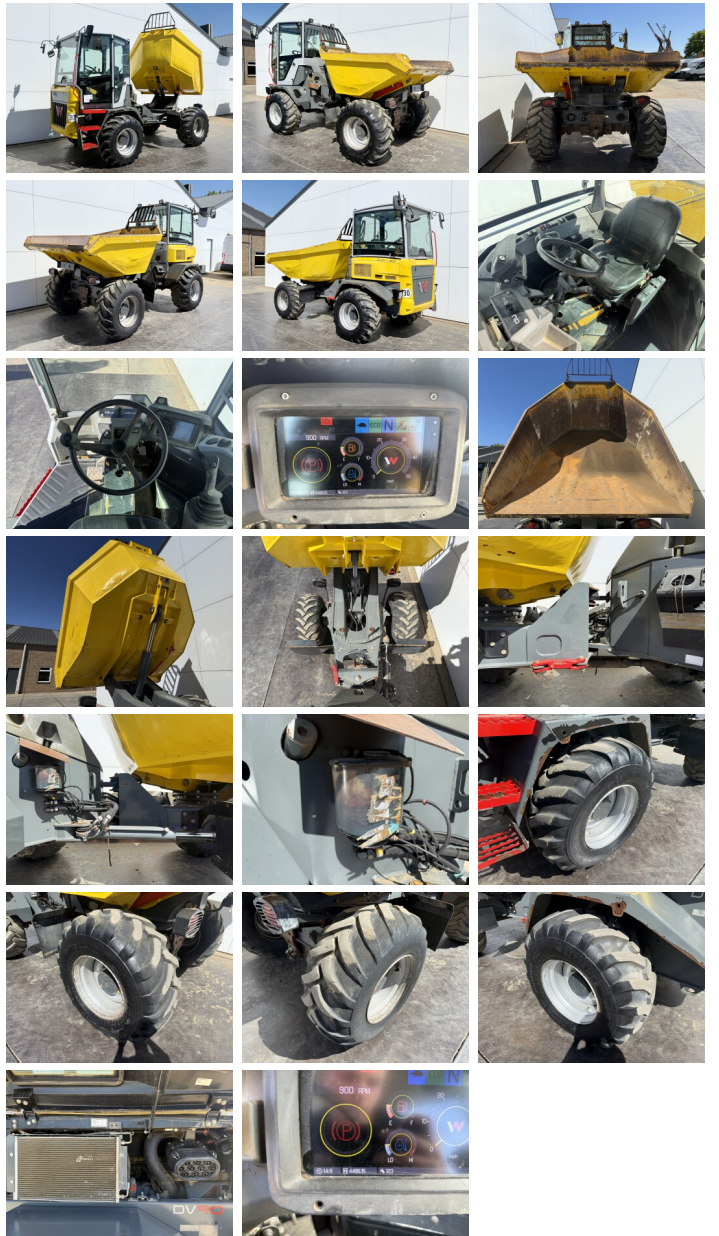

Wacker Neuson

Wacker Neuson DV90 SWIVEL

€ 36.500özel

Y?l 2019
Referans numaras? BM007508
Hours 4.486

Algemeen

Tür DV90 SWIVEL
Yer Veldhoven, Netherlands
Certificaat CE + EPA

Aç?klama

Available at Boss Machinery! This Wacker Neuson DV90 SWIVEL Dump Truck from 2019 has an engine power of 55 kW and counts 4486 operational hours. The total weight of this Wacker Neuson DV90 SWIVEL is 5444 kg and the dimensions are 4.82 x 3.37 x 3.00. Furthermore, this DV90 SWIVEL is equipped with Merkezi ya?lama. The Wacker Neuson Dump Truck also has a CE + EPA marking. Do you want more information or do you want to try the Wacker Neuson DV90 SWIVEL at our yard? Please let us know.

Maten / Gewichten

Boyutlar U*G*Y 4.82 x 3.37 x 3.00
A??rl?k 5444

Technische informatie

Sürücü yap?land?rmalar? 4x4

Motor informatie

Motor markas? Deutz
Engine model TD 2.9 L4
Silindirler 4
Turbo
KW cinsinden kapasite 55

Banden / Rupsen

50% 50%

500/60-22.5

BOSS

MACHINERY