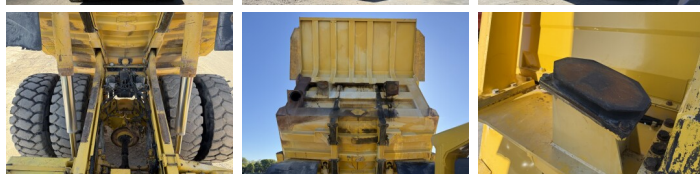

Komatsu

Komatsu HD605-5

BOSS
MACHINERY

€ 59.500özel

Y?l 2001
Referans numaras? BM007143
Hours 22.848

Algemeen

Tür HD605-5
Yer Veldhoven, Netherlands
Certificaat CE

Aç?klama

Available at Boss Machinery! This Komatsu HD605-5 Dump Truck from 2001 has an engine power of 533 kW and counts 22848 operational hours. The total weight of this Komatsu HD605-5 is 47400 kg and the dimensions are 9.21 x 4.56 x 4.37. Furthermore, this HD605-5 is equipped with Camera, Radio, Heated Seat, Klima, Body heating, Merkezi ya?lama. The Komatsu Dump Truck also has a CE marking. Do you want more information or do you want to try the Komatsu HD605-5 at our yard? Please let us know.

Maten / Gewichten

Boyutlar U*G*Y 9.21 x 4.56 x 4.37
A??rl?k 47400

Motor informatie

Motor markas? Komatsu
Engine model SAA6D170E
Silindirler 6
Turbo
KW cinsinden kapasite 533

Banden / Rupsen

30% 30% 24.00R35
40% 40% 40% 40% 24.00R35

Opties

Camera
Radio