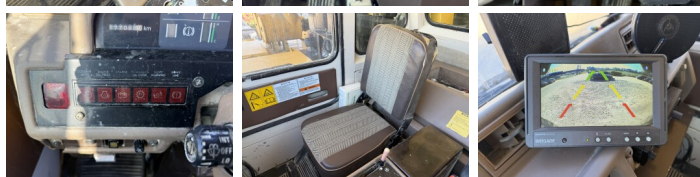

Komatsu

Komatsu HD605-5

BOSS
MACHINERY

€ 59.500özel

Y?l 2001
Referans numaras? BM007143
Hours 22.848

Algemeen

Tür HD605-5
Yer Veldhoven, Netherlands
Certificaat CE

Aç?klama

Available at Boss Machinery! This Komatsu HD605-5 Dump Truck from 2001 has an engine power of 533 kW and counts 22848 operational hours. The total weight of this Komatsu HD605-5 is 47400 kg and the dimensions are 9.21 x 4.56 x 4.37. Furthermore, this HD605-5 is equipped with Camera, Radio, Heated Seat, Klima, Body heating, Merkezi ya?lama. The Komatsu Dump Truck also has a CE marking. Do you want more information or do you want to try the Komatsu HD605-5 at our yard? Please let us know.

Maten / Gewichten

Boyutlar U*G*Y 9.21 x 4.56 x 4.37
A??rl?k 47400

Motor informatie

Motor markas? Komatsu
Engine model SAA6D170E
Silindirler 6
Turbo
KW cinsinden kapasite 533

Banden / Rupsen

30% 30% 24.00R35
40% 40% 40% 40% 24.00R35

Opties

Camera
Radio