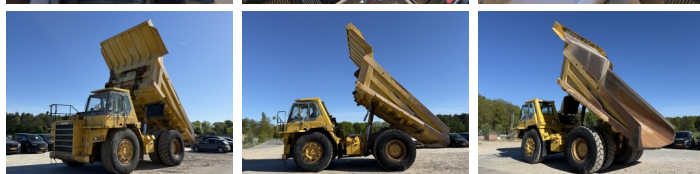

Komatsu

Komatsu HD605-5

BOSS
MACHINERY

€ 59.500özel

Y?l 2001
Referans numaras? BM007143
Hours 22.848

Algemeen

Tür HD605-5
Yer Veldhoven, Netherlands
Certificaat CE

Aç?klama

Available at Boss Machinery! This Komatsu HD605-5 Dump Truck from 2001 has an engine power of 533 kW and counts 22848 operational hours. The total weight of this Komatsu HD605-5 is 47400 kg and the dimensions are 9.21 x 4.56 x 4.37. Furthermore, this HD605-5 is equipped with Camera, Radio, Heated Seat, Klima, Body heating, Merkezi ya?lama. The Komatsu Dump Truck also has a CE marking. Do you want more information or do you want to try the Komatsu HD605-5 at our yard? Please let us know.

Maten / Gewichten

Boyutlar U*G*Y 9.21 x 4.56 x 4.37
A??rl?k 47400

Motor informatie

Motor markas? Komatsu
Engine model SAA6D170E
Silindirler 6
Turbo
KW cinsinden kapasite 533

Banden / Rupsen

30% 30% 24.00R35
40% 40% 40% 40% 24.00R35

Opties

Camera
Radio