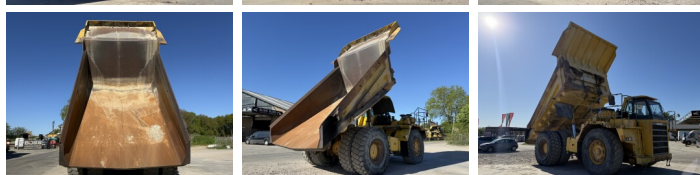

Komatsu

Komatsu HD605-5

BOSS
MACHINERY

€ 59.500özel

Y?l 2001
Referans numaras? BM007143
Hours 22.848

Algemeen

Tür HD605-5
Yer Veldhoven, Netherlands
Certificaat CE

Aç?klama

Available at Boss Machinery! This Komatsu HD605-5 Dump Truck from 2001 has an engine power of 533 kW and counts 22848 operational hours. The total weight of this Komatsu HD605-5 is 47400 kg and the dimensions are 9.21 x 4.56 x 4.37. Furthermore, this HD605-5 is equipped with Camera, Radio, Heated Seat, Klima, Body heating, Merkezi ya?lama. The Komatsu Dump Truck also has a CE marking. Do you want more information or do you want to try the Komatsu HD605-5 at our yard? Please let us know.

Maten / Gewichten

Boyutlar U*G*Y 9.21 x 4.56 x 4.37
A??rl?k 47400

Motor informatie

Motor markas? Komatsu
Engine model SAA6D170E
Silindirler 6
Turbo
KW cinsinden kapasite 533

Banden / Rupsen

30% 30% 24.00R35
40% 40% 40% 40% 24.00R35

Opties

Camera
Radio