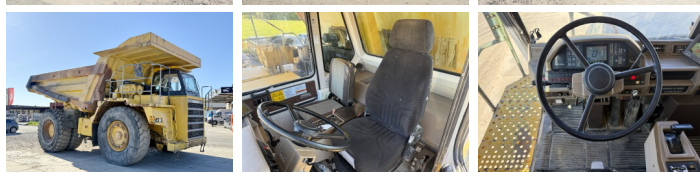

Komatsu

Komatsu HD605-5

BOSS
MACHINERY

€ 59.500özel

Y?l 2001
Referans numaras? BM007143
Hours 22.848

Algemeen

Tür HD605-5
Yer Veldhoven, Netherlands
Certificaat CE

Aç?klama

Available at Boss Machinery! This Komatsu HD605-5 Dump Truck from 2001 has an engine power of 533 kW and counts 22848 operational hours. The total weight of this Komatsu HD605-5 is 47400 kg and the dimensions are 9.21 x 4.56 x 4.37. Furthermore, this HD605-5 is equipped with Camera, Radio, Heated Seat, Klima, Body heating, Merkezi ya?lama. The Komatsu Dump Truck also has a CE marking. Do you want more information or do you want to try the Komatsu HD605-5 at our yard? Please let us know.

Maten / Gewichten

Boyutlar U*G*Y 9.21 x 4.56 x 4.37
A??rl?k 47400

Motor informatie

Motor markas? Komatsu
Engine model SAA6D170E
Silindirler 6
Turbo
KW cinsinden kapasite 533

Banden / Rupsen

30% 30% 24.00R35
40% 40% 40% 40% 24.00R35

Opties

Camera
Radio