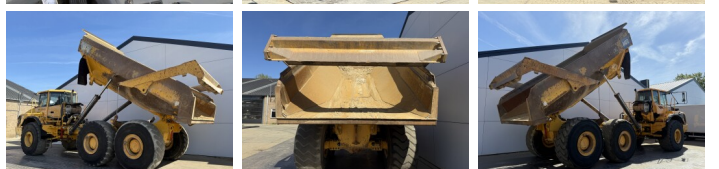

Volvo

Volvo A40D

BOSS
MACHINERY

€ 47.500özel

Y?l 2006
Referans numaras? BM007436
Hours 26.131

Algemeen

Tür A40D
Yer Veldhoven, Netherlands
Certificaat CE

Aç?klama

Available at Boss Machinery! This Volvo A40D Dump Truck from 2006 has an engine power of 309 kW and counts 26131 operational hours. The total weight of this Volvo A40D is 31270 kg and the dimensions are 11.68 x 3.45 x 3.53. Furthermore, this A40D is equipped with Heated Seat, Klima, Radio. The Volvo Dump Truck also has a CE marking. Do you want more information or do you want to try the Volvo A40D at our yard? Please let us know.

Maten / Gewichten

Boyutlar U*G*Y 11.68 x 3.45 x 3.53
A??rl?k 31270

Technische informatie

Sürücü yap?land?rmalar? 6x6

Motor informatie

Motor markas? Volvo
Engine model D12
Silindirler 6
Turbo
KW cinsinden kapasite 309

Banden / Rupsen

50% 50% 29.5R25
30% 30% 29.5R25
30% 30% 29.5R25