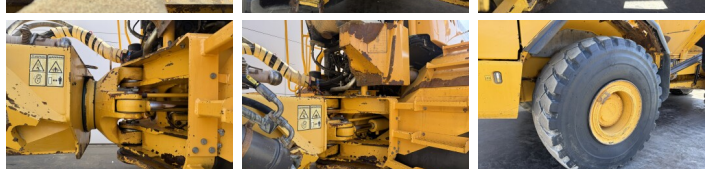

Volvo

Volvo A40D

BOSS
MACHINERY

€ 47.500özel

Y?l 2006
Referans numaras? BM007436
Hours 26.131

Algemeen

Tür A40D
Yer Veldhoven, Netherlands
Certificaat CE

Aç?klama

Available at Boss Machinery! This Volvo A40D Dump Truck from 2006 has an engine power of 309 kW and counts 26131 operational hours. The total weight of this Volvo A40D is 31270 kg and the dimensions are 11.68 x 3.45 x 3.53. Furthermore, this A40D is equipped with Heated Seat, Klima, Radio. The Volvo Dump Truck also has a CE marking. Do you want more information or do you want to try the Volvo A40D at our yard? Please let us know.

Maten / Gewichten

Boyutlar U*G*Y 11.68 x 3.45 x 3.53
A??rl?k 31270

Technische informatie

Sürücü yap?land?rmalar? 6x6

Motor informatie

Motor markas? Volvo
Engine model D12
Silindirler 6
Turbo
KW cinsinden kapasite 309

Banden / Rupsen

50% 50% 29.5R25
30% 30% 29.5R25
30% 30% 29.5R25