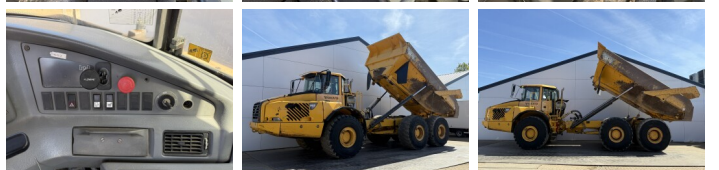

Volvo

Volvo A40D

BOSS
MACHINERY

€ 47.500özel

Y?l 2006
Referans numaras? BM007436
Hours 26.131

Algemeen

Tür A40D
Yer Veldhoven, Netherlands
Certificaat CE

Aç?klama

Available at Boss Machinery! This Volvo A40D Dump Truck from 2006 has an engine power of 309 kW and counts 26131 operational hours. The total weight of this Volvo A40D is 31270 kg and the dimensions are 11.68 x 3.45 x 3.53. Furthermore, this A40D is equipped with Heated Seat, Klima, Radio. The Volvo Dump Truck also has a CE marking. Do you want more information or do you want to try the Volvo A40D at our yard? Please let us know.

Maten / Gewichten

Boyutlar U*G*Y 11.68 x 3.45 x 3.53
A??rl?k 31270

Technische informatie

Sürücü yap?land?rmalar? 6x6

Motor informatie

Motor markas? Volvo
Engine model D12
Silindirler 6
Turbo
KW cinsinden kapasite 309

Banden / Rupsen

50% 50% 29.5R25
30% 30% 29.5R25
30% 30% 29.5R25