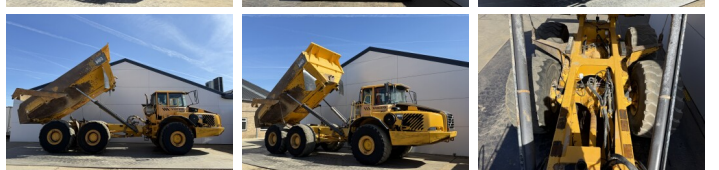

Volvo

Volvo A40D

BOSS
MACHINERY

€ 47.500özel

Y?l 2006
Referans numaras? BM007436
Hours 26.131

Algemeen

Tür A40D
Yer Veldhoven, Netherlands
Certificaat CE

Aç?klama

Available at Boss Machinery! This Volvo A40D Dump Truck from 2006 has an engine power of 309 kW and counts 26131 operational hours. The total weight of this Volvo A40D is 31270 kg and the dimensions are 11.68 x 3.45 x 3.53. Furthermore, this A40D is equipped with Heated Seat, Klima, Radio. The Volvo Dump Truck also has a CE marking. Do you want more information or do you want to try the Volvo A40D at our yard? Please let us know.

Maten / Gewichten

Boyutlar U*G*Y 11.68 x 3.45 x 3.53
A??rl?k 31270

Technische informatie

Sürücü yap?land?rmalar? 6x6

Motor informatie

Motor markas? Volvo
Engine model D12
Silindirler 6
Turbo
KW cinsinden kapasite 309

Banden / Rupsen

50% 50% 29.5R25
30% 30% 29.5R25
30% 30% 29.5R25