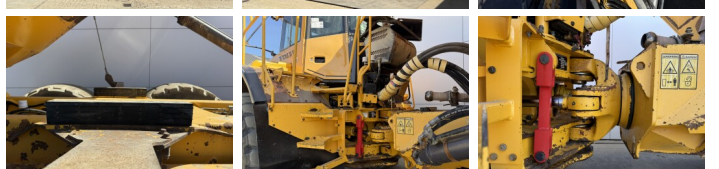

Volvo

Volvo A40D

BOSS
MACHINERY

€ 47.500özel

Y?l 2006
Referans numaras? BM007436
Hours 26.131

Algemeen

Tür A40D
Yer Veldhoven, Netherlands
Certificaat CE

Aç?klama

Available at Boss Machinery! This Volvo A40D Dump Truck from 2006 has an engine power of 309 kW and counts 26131 operational hours. The total weight of this Volvo A40D is 31270 kg and the dimensions are 11.68 x 3.45 x 3.53. Furthermore, this A40D is equipped with Heated Seat, Klima, Radio. The Volvo Dump Truck also has a CE marking. Do you want more information or do you want to try the Volvo A40D at our yard? Please let us know.

Maten / Gewichten

Boyutlar U*G*Y 11.68 x 3.45 x 3.53
A??rl?k 31270

Technische informatie

Sürücü yap?land?rmalar? 6x6

Motor informatie

Motor markas? Volvo
Engine model D12
Silindirler 6
Turbo
KW cinsinden kapasite 309

Banden / Rupsen

50% 50% 29.5R25
30% 30% 29.5R25
30% 30% 29.5R25