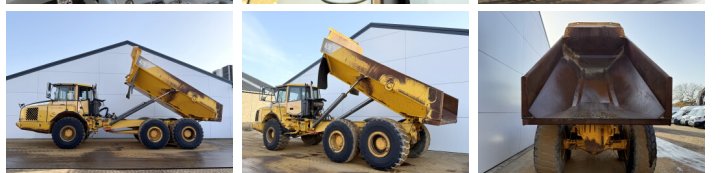

Volvo

Volvo A25E

€ 59.500özel

Y?l 2007
Referans numaras? BM07391
Hours 24.385

Algemeen

Tür A25E
Yer Veldhoven, Netherlands
Certificaat CE

Aç?klama

Available at Boss Machinery! This Volvo A25E Dump Truck from 2007 has an engine power of 223 kW and counts 24385 operational hours. The total weight of this Volvo A25E is 21560 kg and the dimensions are 10.31 x 2.87 x 3.42. Furthermore, this A25E is equipped with Radio, Bluetooth, Heated Seat, Klima, Body heating, Camera. The Volvo Dump Truck also has a CE marking. Do you want more information or do you want to try the Volvo A25E at our yard? Please let us know.

Maten / Gewichten

Boyutlar U*G*Y 10.31 x 2.87 x 3.42
A??rl?k 21560

Technische informatie

Sürücü yap?land?rmalar? 6x6

Motor informatie

Motor markas? Volvo
Engine model D9B
Silindirler 6
Turbo
KW cinsinden kapasite 223

Banden / Rupsen

30% 30% 23.5R25
20% 20% 23.5R25
20% 20% 23.5R25

BOSS

MACHINERY