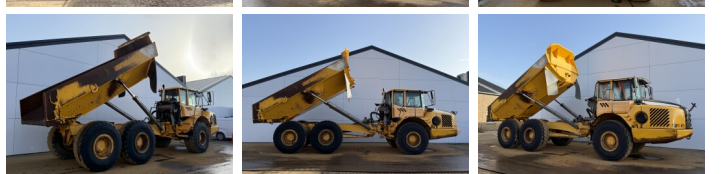

Volvo

Volvo A25E

€ 59.500özel

Y?l 2007
Referans numaras? BM07391
Hours 24.385

Algemeen

Tür A25E
Yer Veldhoven, Netherlands
Certificaat CE

Aç?klama

Available at Boss Machinery! This Volvo A25E Dump Truck from 2007 has an engine power of 223 kW and counts 24385 operational hours. The total weight of this Volvo A25E is 21560 kg and the dimensions are 10.31 x 2.87 x 3.42. Furthermore, this A25E is equipped with Radio, Bluetooth, Heated Seat, Klima, Body heating, Camera. The Volvo Dump Truck also has a CE marking. Do you want more information or do you want to try the Volvo A25E at our yard? Please let us know.

Maten / Gewichten

Boyutlar U*G*Y 10.31 x 2.87 x 3.42
A??rl?k 21560

Technische informatie

Sürücü yap?land?rmalar? 6x6

Motor informatie

Motor markas? Volvo
Engine model D9B
Silindirler 6
Turbo
KW cinsinden kapasite 223

Banden / Rupsen

30% 30% 23.5R25
20% 20% 23.5R25
20% 20% 23.5R25

BOSS

MACHINERY