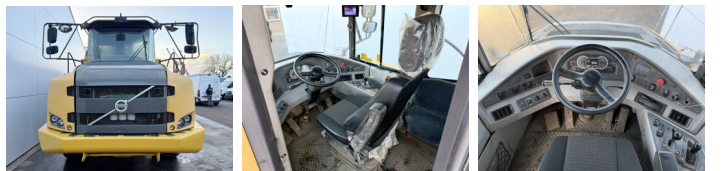

Volvo

Volvo A30F

€ 74.500özel

Y?l 2013
Referans numaras? BM007207
Hours 15.463

Algemeen

Tür A30F
Yer Veldhoven, Netherlands
Certificaat CE

Aç?klama

Available at Boss Machinery! This Volvo A30F Dump Truck from 2013 has an engine power of 265 kW and counts 15463 operational hours. The total weight of this Volvo A30F is 23200 kg and the dimensions are 10.26 x 2.90 x 3.30. Furthermore, this A30F is equipped with Heated Seat, Klima, Climate Control, Radio, Camera. The Volvo Dump Truck also has a CE marking. Do you want more information or do you want to try the Volvo A30F at our yard? Please let us know.

Maten / Gewichten

A??rl?k 23200
Boyutlar U*G*Y 10.26 x 2.90 x 3.30

Technische informatie

Sürücü yap?land?rmalar? 6x6

Motor informatie

Motor markas? Volvo
Engine model D11H
Silindirler 6
Turbo
KW cinsinden kapasite 265

Banden / Rupsen

20% 20% 23.5R25
20% 20% 23.5R25
20% 20% 23.5R25

BOSS

MACHINERY

Opties

Heated Seat

Klima

Climate Control