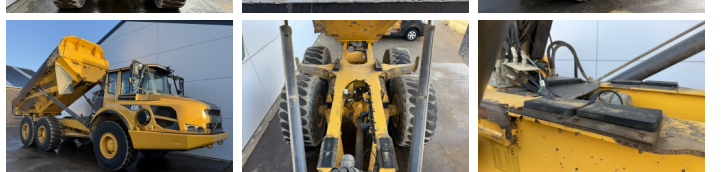

Volvo

Volvo A30F

€ 74.500özel

Y?l 2013
Referans numaras? BM007207
Hours 15.463

Algemeen

Tür A30F
Yer Veldhoven, Netherlands
Certificaat CE

Aç?klama

Available at Boss Machinery! This Volvo A30F Dump Truck from 2013 has an engine power of 265 kW and counts 15463 operational hours. The total weight of this Volvo A30F is 23200 kg and the dimensions are 10.26 x 2.90 x 3.30. Furthermore, this A30F is equipped with Heated Seat, Klima, Climate Control, Radio, Camera. The Volvo Dump Truck also has a CE marking. Do you want more information or do you want to try the Volvo A30F at our yard? Please let us know.

Maten / Gewichten

A??rl?k 23200
Boyutlar U*G*Y 10.26 x 2.90 x 3.30

Technische informatie

Sürücü yap?land?rmalar? 6x6

Motor informatie

Motor markas? Volvo
Engine model D11H
Silindirler 6
Turbo
KW cinsinden kapasite 265

Banden / Rupsen

20% 20% 23.5R25
20% 20% 23.5R25
20% 20% 23.5R25

BOSS

MACHINERY

Opties

Heated Seat

Klima

Climate Control