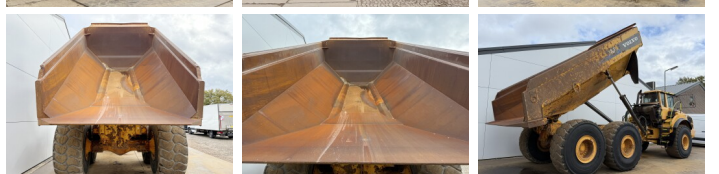

Volvo

Volvo A40F

€ 72.500özel

Y?l
Referans numaras?
Hours

2011
BM007090
16.702

Algemeen

Tür A40F
Yer Veldhoven, Netherlands
Available at Boss Machinery! This Volvo A40F Dump Truck from 2011 has an engine power of 347 kW and counts 16702 operational hours. The total weight of this Volvo A40F is 29860 kg and the dimensions are 11.61 x 3.39 x 3.64. Furthermore, this A40F is equipped with Heated Seat, Climate Control, Klima, Radio, Camera, Merkezi ya?lama. Do you want more information or do you want to try the Volvo A40F at our yard? Please let us know.

Aç?klama

Maten / Gewichten

Boyutlar U*G*Y 11.61 x 3.39 x 3.64
A??rl?k 29860

Technische informatie

Sürücü yap?land?rmalar? 6x6

Motor informatie

Motor markas? Volvo
Engine model D16H
Silindirler 6
Turbo
KW cinsinden kapasite 347

Banden / Rupsen

30% 30% 29.5R25
10% 20% 29.5R25
20% 20% 29.5R25

Opties

BOSS

MACHINERY

Heated Seat
Climate Control
Klima
Radio
Camera
Merkezi ya?lama