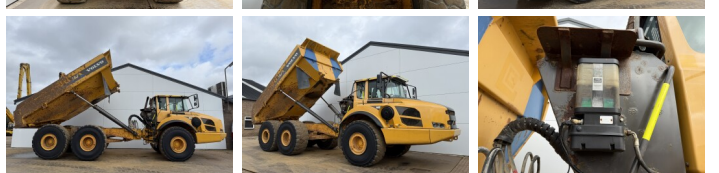

Volvo

Volvo A40F

€ 72.500özel

Y?l
Referans numaras?
Hours

2011
BM007090
16.702

Algemeen

Tür A40F
Yer Veldhoven, Netherlands
Available at Boss Machinery! This Volvo A40F Dump Truck from 2011 has an engine power of 347 kW and counts 16702 operational hours. The total weight of this Volvo A40F is 29860 kg and the dimensions are 11.61 x 3.39 x 3.64. Furthermore, this A40F is equipped with Heated Seat, Climate Control, Klima, Radio, Camera, Merkezi ya?lama. Do you want more information or do you want to try the Volvo A40F at our yard? Please let us know.

Aç?klama

Maten / Gewichten

Boyutlar U*G*Y 11.61 x 3.39 x 3.64
A??rl?k 29860

Technische informatie

Sürücü yap?land?rmalar? 6x6

Motor informatie

Motor markas? Volvo
Engine model D16H
Silindirler 6
Turbo
KW cinsinden kapasite 347

Banden / Rupsen

30% 30% 29.5R25
10% 20% 29.5R25
20% 20% 29.5R25

Opties

BOSS

MACHINERY

Heated Seat
Climate Control
Klima
Radio
Camera
Merkezi ya?lama