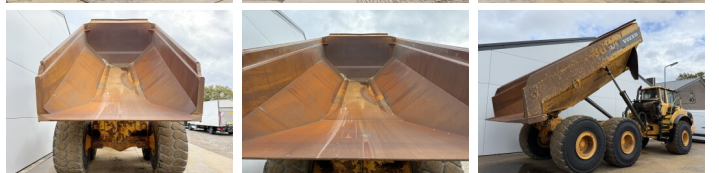

Volvo

Volvo A40F

€ 72.500özel

Y?l 2011
Referans numaras? BM007090
Hours 16.702

Algemeen

Tür A40F
Yer Veldhoven, Netherlands
Available at Boss Machinery! This Volvo A40F Dump Truck from 2011 has an engine power of 347 kW and counts 16702 operational hours. The total weight of this Volvo A40F is 29860 kg and the dimensions are 11.61 x 3.39 x 3.64. Furthermore, this A40F is equipped with Climate Control, Klima, Radio, Camera, Heated Seat, Merkezi ya?lama. Do you want more information or do you want to try the Volvo A40F at our yard? Please let us know.

Maten / Gewichten

A??rl?k 29860
Boyutlar U*G*Y 11.61 x 3.39 x 3.64

Technische informatie

Sürücü yap?land?rmalar? 6x6

Motor informatie

Motor markas? Volvo
Engine model D16H
Silindirler 6
Turbo
KW cinsinden kapasite 347

Banden / Rupsen

30% 30% 29.5R25
10% 20% 29.5R25
20% 20% 29.5R25

Opties

BOSS

MACHINERY