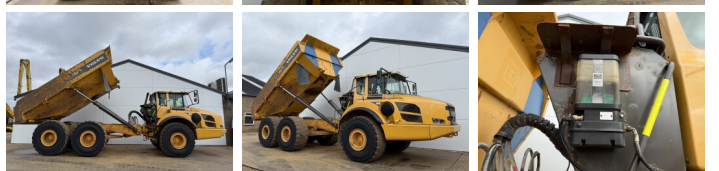

Volvo

Volvo A40F

€ 72.500özel

Y?l 2011
Referans numaras? BM007090
Hours 16.702

Algemeen

Tür A40F
Yer Veldhoven, Netherlands
Available at Boss Machinery! This Volvo A40F Dump Truck from 2011 has an engine power of 347 kW and counts 16702 operational hours. The total weight of this Volvo A40F is 29860 kg and the dimensions are 11.61 x 3.39 x 3.64. Furthermore, this A40F is equipped with Climate Control, Klima, Radio, Camera, Heated Seat, Merkezi ya?lama. Do you want more information or do you want to try the Volvo A40F at our yard? Please let us know.

Maten / Gewichten

A??rl?k 29860
Boyutlar U*G*Y 11.61 x 3.39 x 3.64

Technische informatie

Sürücü yap?land?rmalar? 6x6

Motor informatie

Motor markas? Volvo
Engine model D16H
Silindirler 6
Turbo
KW cinsinden kapasite 347

Banden / Rupsen

30% 30% 29.5R25
10% 20% 29.5R25
20% 20% 29.5R25

Opties

BOSS

MACHINERY