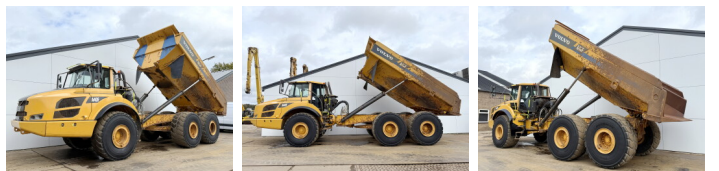

Volvo

Volvo A40F

€ 72.500özel

Y?l 2011
Referans numaras? BM007090
Hours 16.702

Algemeen

Tür A40F
Yer Veldhoven, Netherlands
Available at Boss Machinery! This Volvo A40F Dump Truck from 2011 has an engine power of 347 kW and counts 16702 operational hours. The total weight of this Volvo A40F is 29860 kg and the dimensions are 11.61 x 3.39 x 3.64. Furthermore, this A40F is equipped with Climate Control, Klima, Radio, Camera, Heated Seat, Merkezi ya?lama. Do you want more information or do you want to try the Volvo A40F at our yard? Please let us know.

Maten / Gewichten

A??rl?k 29860
Boyutlar U*G*Y 11.61 x 3.39 x 3.64

Technische informatie

Sürücü yap?land?rmalar? 6x6

Motor informatie

Motor markas? Volvo
Engine model D16H
Silindirler 6
Turbo
KW cinsinden kapasite 347

Banden / Rupsen

30% 30% 29.5R25
10% 20% 29.5R25
20% 20% 29.5R25

Opties

BOSS

MACHINERY