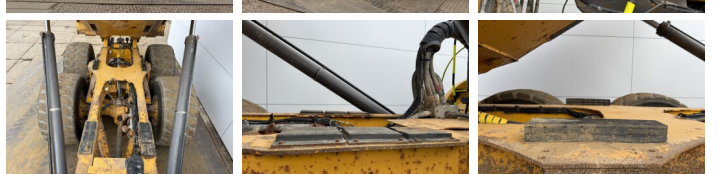

Volvo

Volvo A40F

€ 72.500özel

Y?l
Referans numaras?
Hours

2011
BM007090
16.702

Algemeen

Tür A40F
Yer Veldhoven, Netherlands
Available at Boss Machinery! This Volvo A40F Dump Truck from 2011 has an engine power of 347 kW and counts 16702 operational hours. The total weight of this Volvo A40F is 29860 kg and the dimensions are 11.61 x 3.39 x 3.64. Furthermore, this A40F is equipped with Heated Seat, Climate Control, Klima, Radio, Camera, Merkezi ya?lama. Do you want more information or do you want to try the Volvo A40F at our yard? Please let us know.

Aç?klama

Maten / Gewichten

Boyutlar U*G*Y 11.61 x 3.39 x 3.64
A??rl?k 29860

Technische informatie

Sürücü yap?land?rmalar? 6x6

Motor informatie

Motor markas? Volvo
Engine model D16H
Silindirler 6
Turbo
KW cinsinden kapasite 347

Banden / Rupsen

30% 30% 29.5R25
10% 20% 29.5R25
20% 20% 29.5R25

Opties

BOSS

MACHINERY

Heated Seat
Climate Control
Klima
Radio
Camera
Merkezi ya?lama