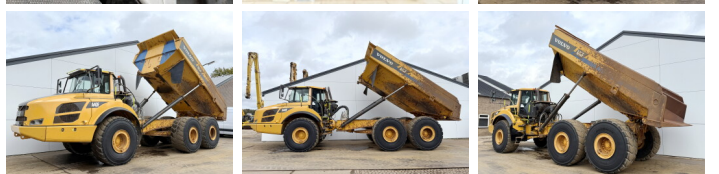

Volvo

Volvo A40F

€ 72.500özel

Y?l
Referans numaras?
Hours

2011
BM007090
16.702

Algemeen

Tür A40F
Yer Veldhoven, Netherlands
Available at Boss Machinery! This Volvo A40F Dump Truck from 2011 has an engine power of 347 kW and counts 16702 operational hours. The total weight of this Volvo A40F is 29860 kg and the dimensions are 11.61 x 3.39 x 3.64. Furthermore, this A40F is equipped with Heated Seat, Climate Control, Klima, Radio, Camera, Merkezi ya?lama. Do you want more information or do you want to try the Volvo A40F at our yard? Please let us know.

Aç?klama

Maten / Gewichten

Boyutlar U*G*Y 11.61 x 3.39 x 3.64
A??rl?k 29860

Technische informatie

Sürücü yap?land?rmalar? 6x6

Motor informatie

Motor markas? Volvo
Engine model D16H
Silindirler 6
Turbo
KW cinsinden kapasite 347

Banden / Rupsen

30% 30% 29.5R25
10% 20% 29.5R25
20% 20% 29.5R25

Opties

BOSS

MACHINERY

Heated Seat
Climate Control
Klima
Radio
Camera
Merkezi ya?lama