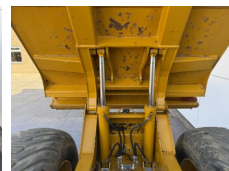

Hydrema

Hydrema 912F

BOSS
MACHINERY

Y?l **2018**
Referans numaras? **BM006951**
Hours **8.432**

Algemeen

T?r 912F
Yer Veldhoven, Netherlands
Certificaat CE + EPA
Available at Boss Machinery! This Hydrema 912F Dump Truck from 2018 has an engine power of 104 kW and counts 8432 operational hours. The total weight of this Hydrema 912F is 7270 kg and the dimensions are 5.90 x 2.50 x 2.72. Furthermore, this 912F is equipped with Radio, Klima, Camera. The Hydrema Dump Truck also has a CE + EPA marking. Do you want more information or do you want to try the Hydrema 912F at our yard? Please let us know.

Aç?klama

Maten / Gewichten

A??rl?k 7270
Boyutlar U*G*Y 5.90 x 2.50 x 2.72

Technische informatie

S?r?c? yap?land?rmalar? 4x4

Motor informatie

Motor markas? Cummins
Engine model QSB4.5 140
Silindirler 4
Turbo
KW cinsinden kapasite 104

Banden / Rupsen

30% 30% 600/55-26.5
30% 30% 600/55-26.5

Opties

Radio
Klima

Camera