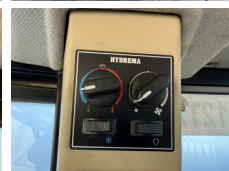

Hydrema

Hydrema 912F

BOSS
MACHINERY

Y?l **2018**
Referans numaras? **BM006951**
Hours **8.432**

Algemeen

T?r 912F
Yer Veldhoven, Netherlands
Certificaat CE + EPA
Available at Boss Machinery! This Hydrema 912F Dump Truck from 2018 has an engine power of 104 kW and counts 8432 operational hours. The total weight of this Hydrema 912F is 7270 kg and the dimensions are 5.90 x 2.50 x 2.72. Furthermore, this 912F is equipped with Radio, Klima, Camera. The Hydrema Dump Truck also has a CE + EPA marking. Do you want more information or do you want to try the Hydrema 912F at our yard? Please let us know.

Aç?klama

Maten / Gewichten

A??rl?k 7270
Boyutlar U*G*Y 5.90 x 2.50 x 2.72

Technische informatie

S?r?c? yap?land?rmalar? 4x4

Motor informatie

Motor markas? Cummins
Engine model QSB4.5 140
Silindirler 4
Turbo
KW cinsinden kapasite 104

Banden / Rupsen

30% 30% 600/55-26.5
30% 30% 600/55-26.5

Opties

Radio
Klima

Camera