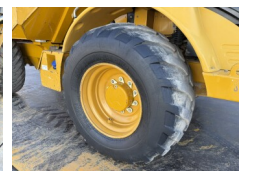

Hydrema

Hydrema 912F

BOSS
MACHINERY

Y?l **2018**
Referans numaras? **BM006951**
Hours **8.432**

Algemeen

T?r 912F
Yer Veldhoven, Netherlands
Certificaat CE + EPA
Available at Boss Machinery! This Hydrema 912F Dump Truck from 2018 has an engine power of 104 kW and counts 8432 operational hours. The total weight of this Hydrema 912F is 7270 kg and the dimensions are 5.90 x 2.50 x 2.72. Furthermore, this 912F is equipped with Radio, Klima, Camera. The Hydrema Dump Truck also has a CE + EPA marking. Do you want more information or do you want to try the Hydrema 912F at our yard? Please let us know.

Aç?klama

Maten / Gewichten

A??rl?k 7270
Boyutlar U*G*Y 5.90 x 2.50 x 2.72

Technische informatie

S?r?c? yap?land?rmalar? 4x4

Motor informatie

Motor markas? Cummins
Engine model QSB4.5 140
Silindirler 4
Turbo
KW cinsinden kapasite 104

Banden / Rupsen

30% 30% 600/55-26.5
30% 30% 600/55-26.5

Opties

Radio
Klima

Camera