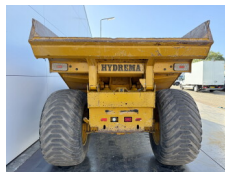

Hydrema

Hydrema 912F

BOSS
MACHINERY

Y?l **2018**
Referans numaras? **BM006951**
Hours **8.432**

Algemeen

T?r 912F
Yer Veldhoven, Netherlands
Certificaat CE + EPA
Available at Boss Machinery! This Hydrema 912F Dump Truck from 2018 has an engine power of 104 kW and counts 8432 operational hours. The total weight of this Hydrema 912F is 7270 kg and the dimensions are 5.90 x 2.50 x 2.72. Furthermore, this 912F is equipped with Radio, Klima, Camera. The Hydrema Dump Truck also has a CE + EPA marking. Do you want more information or do you want to try the Hydrema 912F at our yard? Please let us know.

Aç?klama

Maten / Gewichten

A??rl?k 7270
Boyutlar U*G*Y 5.90 x 2.50 x 2.72

Technische informatie

S?r?c? yap?land?rmalar? 4x4

Motor informatie

Motor markas? Cummins
Engine model QSB4.5 140
Silindirler 4
Turbo
KW cinsinden kapasite 104

Banden / Rupsen

30% 30% 600/55-26.5
30% 30% 600/55-26.5

Opties

Radio
Klima

Camera