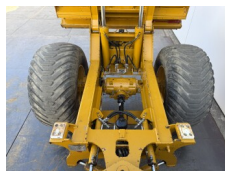

Hydrema

Hydrema 912F

BOSS
MACHINERY

Y?l **2018**
Referans numaras? **BM006951**
Hours **8.432**

Algemeen

T?r 912F
Yer Veldhoven, Netherlands
Certificaat CE + EPA
Available at Boss Machinery! This Hydrema 912F Dump Truck from 2018 has an engine power of 104 kW and counts 8432 operational hours. The total weight of this Hydrema 912F is 7270 kg and the dimensions are 5.90 x 2.50 x 2.72. Furthermore, this 912F is equipped with Radio, Klima, Camera. The Hydrema Dump Truck also has a CE + EPA marking. Do you want more information or do you want to try the Hydrema 912F at our yard? Please let us know.

Aç?klama

Maten / Gewichten

A??rl?k 7270
Boyutlar U*G*Y 5.90 x 2.50 x 2.72

Technische informatie

S?r?c? yap?land?rmalar? 4x4

Motor informatie

Motor markas? Cummins
Engine model QSB4.5 140
Silindirler 4
Turbo
KW cinsinden kapasite 104

Banden / Rupsen

30% 30% 600/55-26.5
30% 30% 600/55-26.5

Opties

Radio
Klima

Camera