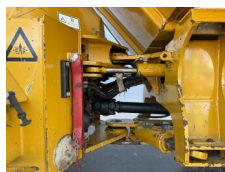

Hydrema

Hydrema 912F

BOSS
MACHINERY

Y?l **2018**
Referans numaras? **BM006951**
Hours **8.432**

Algemeen

T?r 912F
Yer Veldhoven, Netherlands
Certificaat CE + EPA
Available at Boss Machinery! This Hydrema 912F Dump Truck from 2018 has an engine power of 104 kW and counts 8432 operational hours. The total weight of this Hydrema 912F is 7270 kg and the dimensions are 5.90 x 2.50 x 2.72. Furthermore, this 912F is equipped with Radio, Klima, Camera. The Hydrema Dump Truck also has a CE + EPA marking. Do you want more information or do you want to try the Hydrema 912F at our yard? Please let us know.

Aç?klama

Maten / Gewichten

A??rl?k 7270
Boyutlar U*G*Y 5.90 x 2.50 x 2.72

Technische informatie

S?r?c? yap?land?rmalar? 4x4

Motor informatie

Motor markas? Cummins
Engine model QSB4.5 140
Silindirler 4
Turbo
KW cinsinden kapasite 104

Banden / Rupsen

30% 30% 600/55-26.5
30% 30% 600/55-26.5

Opties

Radio
Klima

Camera