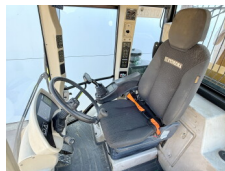

Hydrema

Hydrema 912F

BOSS
MACHINERY

Y?l **2018**
Referans numaras? **BM006951**
Hours **8.432**

Algemeen

T?r 912F
Yer Veldhoven, Netherlands
Certificaat CE + EPA
Available at Boss Machinery! This Hydrema 912F Dump Truck from 2018 has an engine power of 104 kW and counts 8432 operational hours. The total weight of this Hydrema 912F is 7270 kg and the dimensions are 5.90 x 2.50 x 2.72. Furthermore, this 912F is equipped with Radio, Klima, Camera. The Hydrema Dump Truck also has a CE + EPA marking. Do you want more information or do you want to try the Hydrema 912F at our yard? Please let us know.

Aç?klama

Maten / Gewichten

A??rl?k 7270
Boyutlar U*G*Y 5.90 x 2.50 x 2.72

Technische informatie

S?r?c? yap?land?rmalar? 4x4

Motor informatie

Motor markas? Cummins
Engine model QSB4.5 140
Silindirler 4
Turbo
KW cinsinden kapasite 104

Banden / Rupsen

30% 30% 600/55-26.5
30% 30% 600/55-26.5

Opties

Radio
Klima

Camera