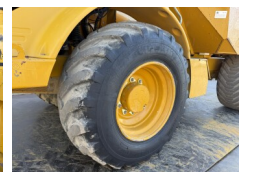

Hydrema

Hydrema 912F

BOSS
MACHINERY

Y?l **2018**
Referans numaras? **BM006951**
Hours **8.432**

Algemeen

T?r 912F
Yer Veldhoven, Netherlands
Certificaat CE + EPA
Available at Boss Machinery! This Hydrema 912F Dump Truck from 2018 has an engine power of 104 kW and counts 8432 operational hours. The total weight of this Hydrema 912F is 7270 kg and the dimensions are 5.90 x 2.50 x 2.72. Furthermore, this 912F is equipped with Radio, Klima, Camera. The Hydrema Dump Truck also has a CE + EPA marking. Do you want more information or do you want to try the Hydrema 912F at our yard? Please let us know.

Aç?klama

Maten / Gewichten

A??rl?k 7270
Boyutlar U*G*Y 5.90 x 2.50 x 2.72

Technische informatie

S?r?c? yap?land?rmalar? 4x4

Motor informatie

Motor markas? Cummins
Engine model QSB4.5 140
Silindirler 4
Turbo
KW cinsinden kapasite 104

Banden / Rupsen

30% 30% 600/55-26.5
30% 30% 600/55-26.5

Opties

Radio
Klima

Camera