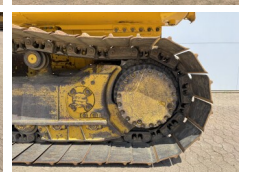

Komatsu

Komatsu D61PXi-24

€ 107.500özel

Y?l 2019
Referans numaras? BM007762
Hours 7.599

Algemeen

Tür D61PXi-24
Yer Veldhoven, Netherlands
Certificaat CE + EPA
Available at Boss Machinery! This Komatsu D61PXi-24 Dozer from 2019 has an engine power of 126 kW and counts 7599 operational hours. The total weight of this Komatsu D61PXi-24 is 19580 kg and the dimensions are 5.69 x 3.01 x 3.29. Furthermore, this D61PXi-24 is equipped with Bluetooth, Klima, Ripper Valve, Camera, AdBlue, Radio. The Komatsu Dozer also has a CE + EPA marking. Do you want more information or do you want to try the Komatsu D61PXi-24 at our yard? Please let us know.

Maten / Gewichten

A??rl?k 19580
Boyutlar U*G*Y 5.69 x 3.01 x 3.29

Motor informatie

Motor markas? Komatsu
Engine model SAA6D107E-3-A
Silindirler 6
Turbo
KW cinsinden kapasite 126

Banden / Rupsen

Zincir % 20
Plaka % 20
Sprocket % 20
Plaka geni?li?i 86 cm

Opties

BOSS
MACHINERY