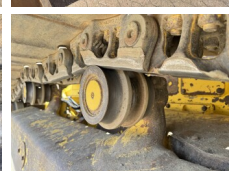

Komatsu

Komatsu D61PXi-24

€ 107.500özel

Y?l 2019
Referans numaras? BM007762
Hours 7.599

Algemeen

Tür D61PXi-24
Yer Veldhoven, Netherlands
Certificaat CE + EPA
Available at Boss Machinery! This Komatsu D61PXi-24 Dozer from 2019 has an engine power of 126 kW and counts 7599 operational hours. The total weight of this Komatsu D61PXi-24 is 19580 kg and the dimensions are 5.69 x 3.01 x 3.29. Furthermore, this D61PXi-24 is equipped with Bluetooth, Klima, Ripper Valve, Camera, AdBlue, Radio. The Komatsu Dozer also has a CE + EPA marking. Do you want more information or do you want to try the Komatsu D61PXi-24 at our yard? Please let us know.

Maten / Gewichten

A??rl?k 19580
Boyutlar U*G*Y 5.69 x 3.01 x 3.29

Motor informatie

Motor markas? Komatsu
Engine model SAA6D107E-3-A
Silindirler 6
Turbo
KW cinsinden kapasite 126

Banden / Rupsen

Zincir % 20
Plaka % 20
Sprocket % 20
Plaka geni?li?i 86 cm

Opties

BOSS
MACHINERY