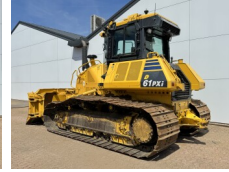

Komatsu

Komatsu D61PXi-24

€ 107.500özel

Y?l 2019
Referans numaras? BM007762
Hours 7.599

Algemeen

Tür D61PXi-24
Yer Veldhoven, Netherlands
Certificaat CE + EPA
Available at Boss Machinery! This Komatsu D61PXi-24 Dozer from 2019 has an engine power of 126 kW and counts 7599 operational hours. The total weight of this Komatsu D61PXi-24 is 19580 kg and the dimensions are 5.69 x 3.01 x 3.29. Furthermore, this D61PXi-24 is equipped with Bluetooth, Klima, Ripper Valve, Camera, AdBlue, Radio. The Komatsu Dozer also has a CE + EPA marking. Do you want more information or do you want to try the Komatsu D61PXi-24 at our yard? Please let us know.

Maten / Gewichten

A??rl?k 19580
Boyutlar U*G*Y 5.69 x 3.01 x 3.29

Motor informatie

Motor markas? Komatsu
Engine model SAA6D107E-3-A
Silindirler 6
Turbo
KW cinsinden kapasite 126

Banden / Rupsen

Zincir % 20
Plaka % 20
Sprocket % 20
Plaka geni?li?i 86 cm

Opties

BOSS
MACHINERY