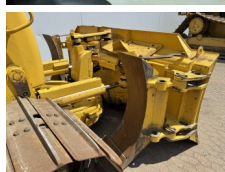

Komatsu

Komatsu D61PXi-24

€ 107.500özel

Y?l 2019
Referans numaras? BM007762
Hours 7.599

Algemeen

Tür D61PXi-24
Yer Veldhoven, Netherlands
Certificaat CE + EPA
Available at Boss Machinery! This Komatsu D61PXi-24 Dozer from 2019 has an engine power of 126 kW and counts 7599 operational hours. The total weight of this Komatsu D61PXi-24 is 19580 kg and the dimensions are 5.69 x 3.01 x 3.29. Furthermore, this D61PXi-24 is equipped with Bluetooth, Klima, Ripper Valve, Camera, AdBlue, Radio. The Komatsu Dozer also has a CE + EPA marking. Do you want more information or do you want to try the Komatsu D61PXi-24 at our yard? Please let us know.

Maten / Gewichten

A??rl?k 19580
Boyutlar U*G*Y 5.69 x 3.01 x 3.29

Motor informatie

Motor markas? Komatsu
Engine model SAA6D107E-3-A
Silindirler 6
Turbo
KW cinsinden kapasite 126

Banden / Rupsen

Zincir % 20
Plaka % 20
Sprocket % 20
Plaka geni?li?i 86 cm

Opties

BOSS
MACHINERY