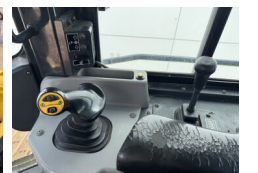

Komatsu

Komatsu D61PXi-24

€ 107.500özel

Y?l 2019
Referans numaras? BM007762
Hours 7.599

Algemeen

Tür D61PXi-24
Yer Veldhoven, Netherlands
Certificaat CE + EPA
Available at Boss Machinery! This Komatsu D61PXi-24 Dozer from 2019 has an engine power of 126 kW and counts 7599 operational hours. The total weight of this Komatsu D61PXi-24 is 19580 kg and the dimensions are 5.69 x 3.01 x 3.29. Furthermore, this D61PXi-24 is equipped with Bluetooth, Klima, Ripper Valve, Camera, AdBlue, Radio. The Komatsu Dozer also has a CE + EPA marking. Do you want more information or do you want to try the Komatsu D61PXi-24 at our yard? Please let us know.

Maten / Gewichten

A??rl?k 19580
Boyutlar U*G*Y 5.69 x 3.01 x 3.29

Motor informatie

Motor markas? Komatsu
Engine model SAA6D107E-3-A
Silindirler 6
Turbo
KW cinsinden kapasite 126

Banden / Rupsen

Zincir % 20
Plaka % 20
Sprocket % 20
Plaka geni?li?i 86 cm

Opties

BOSS
MACHINERY