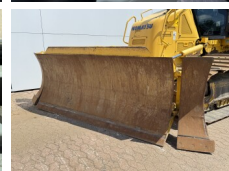

Komatsu

Komatsu D61PXi-24

€ 107.500özel

Y?l 2019
Referans numaras? BM007762
Hours 7.599

Algemeen

Tür D61PXi-24
Yer Veldhoven, Netherlands
Certificaat CE + EPA
Available at Boss Machinery! This Komatsu D61PXi-24 Dozer from 2019 has an engine power of 126 kW and counts 7599 operational hours. The total weight of this Komatsu D61PXi-24 is 19580 kg and the dimensions are 5.69 x 3.01 x 3.29. Furthermore, this D61PXi-24 is equipped with Bluetooth, Klima, Ripper Valve, Camera, AdBlue, Radio. The Komatsu Dozer also has a CE + EPA marking. Do you want more information or do you want to try the Komatsu D61PXi-24 at our yard? Please let us know.

Maten / Gewichten

A??rl?k 19580
Boyutlar U*G*Y 5.69 x 3.01 x 3.29

Motor informatie

Motor markas? Komatsu
Engine model SAA6D107E-3-A
Silindirler 6
Turbo
KW cinsinden kapasite 126

Banden / Rupsen

Zincir % 20
Plaka % 20
Sprocket % 20
Plaka geni?li?i 86 cm

Opties

BOSS
MACHINERY