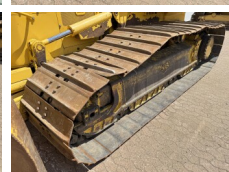

Komatsu

Komatsu D61PXi-24

€ 107.500özel

Y?l 2019
Referans numaras? BM007762
Hours 7.599

Algemeen

Tür D61PXi-24
Yer Veldhoven, Netherlands
Certificaat CE + EPA
Available at Boss Machinery! This Komatsu D61PXi-24 Dozer from 2019 has an engine power of 126 kW and counts 7599 operational hours. The total weight of this Komatsu D61PXi-24 is 19580 kg and the dimensions are 5.69 x 3.01 x 3.29. Furthermore, this D61PXi-24 is equipped with Bluetooth, Klima, Ripper Valve, Camera, AdBlue, Radio. The Komatsu Dozer also has a CE + EPA marking. Do you want more information or do you want to try the Komatsu D61PXi-24 at our yard? Please let us know.

Maten / Gewichten

A??rl?k 19580
Boyutlar U*G*Y 5.69 x 3.01 x 3.29

Motor informatie

Motor markas? Komatsu
Engine model SAA6D107E-3-A
Silindirler 6
Turbo
KW cinsinden kapasite 126

Banden / Rupsen

Zincir % 20
Plaka % 20
Sprocket % 20
Plaka geni?li?i 86 cm

Opties

BOSS
MACHINERY