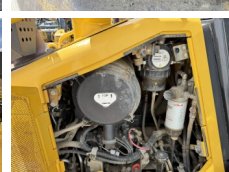

Komatsu

Komatsu D61PXi-24

€ 107.500özel

Y?l 2019
Referans numaras? BM007762
Hours 7.599

Algemeen

Tür D61PXi-24
Yer Veldhoven, Netherlands
Certificaat CE + EPA
Available at Boss Machinery! This Komatsu D61PXi-24 Dozer from 2019 has an engine power of 126 kW and counts 7599 operational hours. The total weight of this Komatsu D61PXi-24 is 19580 kg and the dimensions are 5.69 x 3.01 x 3.29. Furthermore, this D61PXi-24 is equipped with Bluetooth, Klima, Ripper Valve, Camera, AdBlue, Radio. The Komatsu Dozer also has a CE + EPA marking. Do you want more information or do you want to try the Komatsu D61PXi-24 at our yard? Please let us know.

Maten / Gewichten

A??rl?k 19580
Boyutlar U*G*Y 5.69 x 3.01 x 3.29

Motor informatie

Motor markas? Komatsu
Engine model SAA6D107E-3-A
Silindirler 6
Turbo
KW cinsinden kapasite 126

Banden / Rupsen

Zincir % 20
Plaka % 20
Sprocket % 20
Plaka geni?li?i 86 cm

Opties

BOSS
MACHINERY