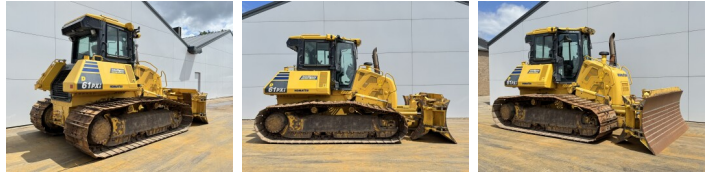

Komatsu

Komatsu D61PXi-24

€ 89.500özel

Y?l 2018
Referans numaras? BM007695
Hours 10.591

Algemeen

Tür D61PXi-24
Yer Veldhoven, Netherlands
Certificaat CE + EPA
Available at Boss Machinery! This Komatsu D61PXi-24 Dozer from 2018 has an engine power of 126 kW and counts 10591 operational hours. The total weight of this Komatsu D61PXi-24 is 19580 kg and the dimensions are 5.36 x 2.96 x 3.28. Furthermore, this D61PXi-24 is equipped with Camera, AdBlue, Radio, Bluetooth, Klima, Ripper Valve. The Komatsu Dozer also has a CE + EPA marking. Do you want more information or do you want to try the Komatsu D61PXi-24 at our yard? Please let us know.

Maten / Gewichten

Boyutlar U*G*Y 5.36 x 2.96 x 3.28
A??rl?k 19580

Motor informatie

Motor markas? Komatsu
Engine model SAA6D107E-3-A
Silindirler 6
Turbo
KW cinsinden kapasite 126

Banden / Rupsen

Plaka % 40
Sprocket % 80
Zincir % 40
Plaka geni?li?i 86 cm

Opties

BOSS
MACHINERY

Camera
AdBlue
Radio
Bluetooth
Klima
Ripper Valve