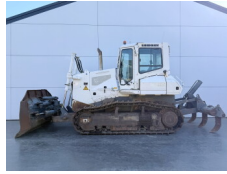

Liebherr

Liebherr PR724

€ 49.500özel

Y?l 2008
Referans numaras? BM007545
Hours 11.613

Algemeen

Tür PR724
Yer Veldhoven, Netherlands
Certificaat CE + EPA

Aç?klama

Available at Boss Machinery! This Liebherr PR724 Dozer from 2008 has an engine power of 140 kW and counts 11613 operational hours. The total weight of this Liebherr PR724 is 18500 kg and the dimensions are 6.94 x 2.42 x 3.38. Furthermore, this PR724 is equipped with Ripper Valve, Camera. The Liebherr Dozer also has a CE + EPA marking. Do you want more information or do you want to try the Liebherr PR724 at our yard? Please let us know.

Maten / Gewichten

Boyutlar U*G*Y 6.94 x 2.42 x 3.38
A??rl?k 18500

Technische informatie

German Machine

Motor informatie

Motor markas? Liebherr
Engine model D934 LA6
Silindirler 4
Turbo
KW cinsinden kapasite 140

Banden / Rupsen

Sprocket % 40
Zincir % 50
Plaka % 50
Plaka geni?li?i 60

BOSS

MACHINERY

Opties

Ripper Valve
Camera