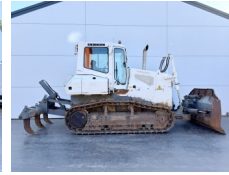

Liebherr

Liebherr PR724

€ 49.500özel

Y?l 2008
Referans numaras? BM007545
Hours 11.613

Algemeen

Tür PR724
Yer Veldhoven, Netherlands
Certificaat CE + EPA

Aç?klama

Available at Boss Machinery! This Liebherr PR724 Dozer from 2008 has an engine power of 140 kW and counts 11613 operational hours. The total weight of this Liebherr PR724 is 18500 kg and the dimensions are 6.94 x 2.42 x 3.38. Furthermore, this PR724 is equipped with Ripper Valve, Camera. The Liebherr Dozer also has a CE + EPA marking. Do you want more information or do you want to try the Liebherr PR724 at our yard? Please let us know.

Maten / Gewichten

Boyutlar U*G*Y 6.94 x 2.42 x 3.38
A??rl?k 18500

Technische informatie

German Machine

Motor informatie

Motor markas? Liebherr
Engine model D934 LA6
Silindirler 4
Turbo
KW cinsinden kapasite 140

Banden / Rupsen

Sprocket % 40
Zincir % 50
Plaka % 50
Plaka geni?li?i 60

BOSS

MACHINERY