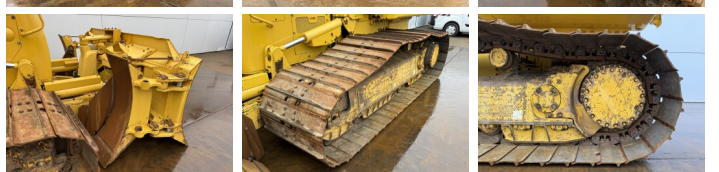

Komatsu

Komatsu D61PXi-24

€ 114.500özel

Y?l 2018
Referans numaras? BM007244
Hours 6.786

Algemeen

Tür D61PXi-24
Yer Veldhoven, Netherlands
Certificaat CE

Aç?klama

Available at Boss Machinery! This Komatsu D61PXi-24 Dozer from 2018 has an engine power of 126 kW and counts 6786 operational hours. The total weight of this Komatsu D61PXi-24 is 19580 kg and the dimensions are 5.43 x 2.99 x 3.32. Furthermore, this D61PXi-24 is equipped with Klima, AdBlue, Radio, Bluetooth, Ripper Valve, Camera. The Komatsu Dozer also has a CE marking. Do you want more information or do you want to try the Komatsu D61PXi-24 at our yard? Please let us know.

Maten / Gewichten

A??rl?k 19580
Boyutlar U*G*Y 5.43 x 2.99 x 3.32

Technische informatie

German Machine

Motor informatie

Motor markas? Komatsu
Engine model SAA6D107E-3A
Silindirler 6
Turbo
KW cinsinden kapasite 126

Banden / Rupsen

Plaka % 30
Sprocket % 70
Zincir % 40
Plaka geni?li?i 86 cm

BOSS
MACHINERY