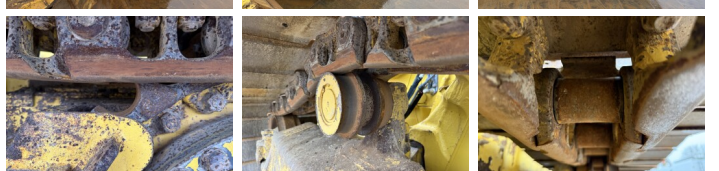

Komatsu

Komatsu D61PXi-24

€ 114.500özel

Y?l 2018
Referans numaras? BM007244
Hours 6.786

Algemeen

Tür D61PXi-24
Yer Veldhoven, Netherlands
Certificaat CE

Aç?klama

Available at Boss Machinery! This Komatsu D61PXi-24 Dozer from 2018 has an engine power of 126 kW and counts 6786 operational hours. The total weight of this Komatsu D61PXi-24 is 19580 kg and the dimensions are 5.43 x 2.99 x 3.32. Furthermore, this D61PXi-24 is equipped with Klima, AdBlue, Radio, Bluetooth, Ripper Valve, Camera. The Komatsu Dozer also has a CE marking. Do you want more information or do you want to try the Komatsu D61PXi-24 at our yard? Please let us know.

Maten / Gewichten

A??rl?k 19580
Boyutlar U*G*Y 5.43 x 2.99 x 3.32

Technische informatie

German Machine

Motor informatie

Motor markas? Komatsu
Engine model SAA6D107E-3A
Silindirler 6
Turbo
KW cinsinden kapasite 126

Banden / Rupsen

Plaka % 30
Sprocket % 70
Zincir % 40
Plaka geni?li?i 86 cm

BOSS
MACHINERY