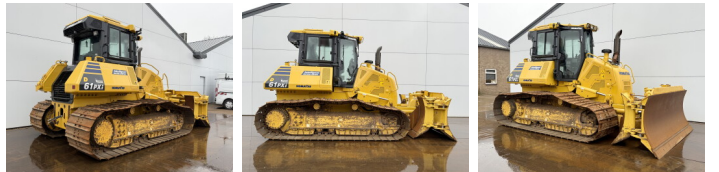

Komatsu

Komatsu D61PXi-24

€ 114.500özel

Y?l 2018
Referans numaras? BM007244
Hours 6.786

Algemeen

Tür D61PXi-24
Yer Veldhoven, Netherlands
Certificaat CE

Aç?klama

Available at Boss Machinery! This Komatsu D61PXi-24 Dozer from 2018 has an engine power of 126 kW and counts 6786 operational hours. The total weight of this Komatsu D61PXi-24 is 19580 kg and the dimensions are 5.43 x 2.99 x 3.32. Furthermore, this D61PXi-24 is equipped with Klima, AdBlue, Radio, Bluetooth, Ripper Valve, Camera. The Komatsu Dozer also has a CE marking. Do you want more information or do you want to try the Komatsu D61PXi-24 at our yard? Please let us know.

Maten / Gewichten

A??rl?k 19580
Boyutlar U*G*Y 5.43 x 2.99 x 3.32

Technische informatie

German Machine

Motor informatie

Motor markas? Komatsu
Engine model SAA6D107E-3A
Silindirler 6
Turbo
KW cinsinden kapasite 126

Banden / Rupsen

Plaka % 30
Sprocket % 70
Zincir % 40
Plaka geni?li?i 86 cm

BOSS
MACHINERY