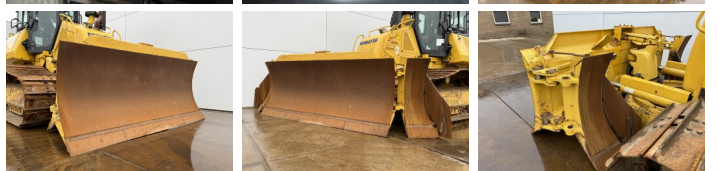

Komatsu

Komatsu D61PXi-24

€ 114.500özel

Y?l 2018
Referans numaras? BM007244
Hours 6.786

Algemeen

Tür D61PXi-24
Yer Veldhoven, Netherlands
Certificaat CE

Aç?klama

Available at Boss Machinery! This Komatsu D61PXi-24 Dozer from 2018 has an engine power of 126 kW and counts 6786 operational hours. The total weight of this Komatsu D61PXi-24 is 19580 kg and the dimensions are 5.43 x 2.99 x 3.32. Furthermore, this D61PXi-24 is equipped with Klima, AdBlue, Radio, Bluetooth, Ripper Valve, Camera. The Komatsu Dozer also has a CE marking. Do you want more information or do you want to try the Komatsu D61PXi-24 at our yard? Please let us know.

Maten / Gewichten

A??rl?k 19580
Boyutlar U*G*Y 5.43 x 2.99 x 3.32

Technische informatie

German Machine

Motor informatie

Motor markas? Komatsu
Engine model SAA6D107E-3A
Silindirler 6
Turbo
KW cinsinden kapasite 126

Banden / Rupsen

Plaka % 30
Sprocket % 70
Zincir % 40
Plaka geni?li?i 86 cm

BOSS
MACHINERY