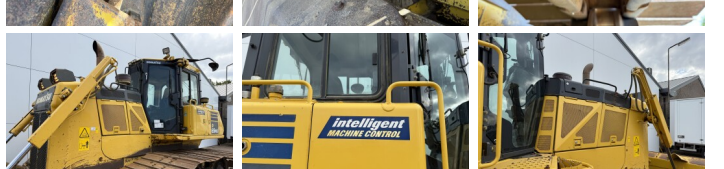

Komatsu

Komatsu D65PXi-18

€ 64.500özel

Y?l 2017
Referans numaras? BM006949
Hours 12.069

Algemeen

Tür D65PXi-18
Yer Veldhoven, Netherlands
Certificaat CE + EPA
Available at Boss Machinery! This Komatsu D65PXi-18 Dozer from 2017 has an engine power of 164 kW and counts 12069 operational hours. The total weight of this Komatsu D65PXi-18 is 21600 kg and the dimensions are 5.77 x 3.97 x 3.28. Furthermore, this D65PXi-18 is equipped with Climate Control, Camera, Radio, Klima. The Komatsu Dozer also has a CE + EPA marking. Do you want more information or do you want to try the Komatsu D65PXi-18 at our yard? Please let us know.

Aç?klama

Maten / Gewichten

A??rl?k 21600
Boyutlar U*G*Y 5.77 x 3.97 x 3.28

Motor informatie

Motor markas? Komatsu
Engine model SAA6D114E-6
Silindirler 6
Turbo
KW cinsinden kapasite 164

Banden / Rupsen

Plaka % 40
Sprocket % 40
Zincir % 40
Plaka geni?li?i 91 cm

Opties

Climate Control

BOSS
MACHINERY