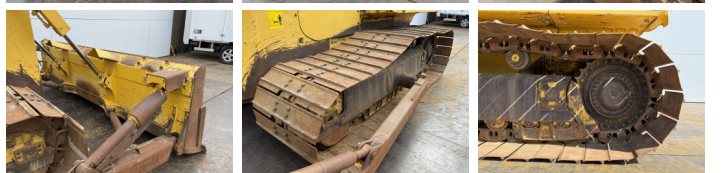

Komatsu

Komatsu D65PXi-18

€ 64.500özel

Y?l 2017
Referans numaras? BM006949
Hours 12.069

Algemeen

Tür D65PXi-18
Yer Veldhoven, Netherlands
Certificaat CE + EPA
Available at Boss Machinery! This Komatsu D65PXi-18 Dozer from 2017 has an engine power of 164 kW and counts 12069 operational hours. The total weight of this Komatsu D65PXi-18 is 21600 kg and the dimensions are 5.77 x 3.97 x 3.28. Furthermore, this D65PXi-18 is equipped with Klima, Climate Control, Camera, Radio. The Komatsu Dozer also has a CE + EPA marking. Do you want more information or do you want to try the Komatsu D65PXi-18 at our yard? Please let us know.

Maten / Gewichten

A??rl?k 21600
Boyutlar U*G*Y 5.77 x 3.97 x 3.28

Motor informatie

Motor markas? Komatsu
Engine model SAA6D114E-6
Silindirler 6
Turbo
KW cinsinden kapasite 164

Banden / Rupsen

Plaka % 40
Sprocket % 40
Zincir % 40
Plaka geni?li?i 91 cm

Opties

Klima

BOSS
MACHINERY