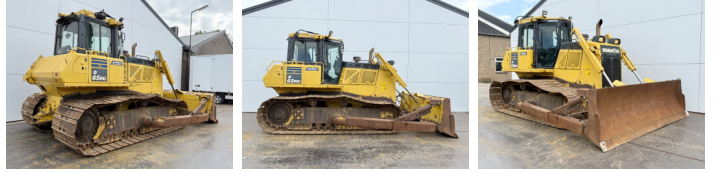

Komatsu

Komatsu D65PXi-18

€ 64.500özel

Y?l 2017
Referans numaras? BM006949
Hours 12.069

Algemeen

Tür D65PXi-18
Yer Veldhoven, Netherlands
Certificaat CE + EPA
Available at Boss Machinery! This Komatsu D65PXi-18 Dozer from 2017 has an engine power of 164 kW and counts 12069 operational hours. The total weight of this Komatsu D65PXi-18 is 21600 kg and the dimensions are 5.77 x 3.97 x 3.28. Furthermore, this D65PXi-18 is equipped with Klima, Climate Control, Camera, Radio. The Komatsu Dozer also has a CE + EPA marking. Do you want more information or do you want to try the Komatsu D65PXi-18 at our yard? Please let us know.

Maten / Gewichten

A??rl?k 21600
Boyutlar U*G*Y 5.77 x 3.97 x 3.28

Motor informatie

Motor markas? Komatsu
Engine model SAA6D114E-6
Silindirler 6
Turbo
KW cinsinden kapasite 164

Banden / Rupsen

Plaka % 40
Sprocket % 40
Zincir % 40
Plaka geni?li?i 91 cm

Opties

Klima

BOSS
MACHINERY