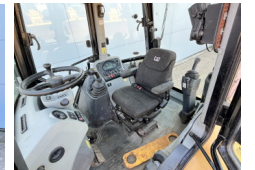

Caterpillar

Caterpillar 444F2

BOSS
MACHINERY

€ 59.500 özel

Y?l 2015
Referans numaras? BM007777
Hours 7.626

Algemeen

T?r 444F2
Yer Veldhoven, Netherlands
Certificaat CE + EPA
Available at Boss Machinery! This used Caterpillar 444F2 Backhoe Loader from 2015 has an engine power of 82 kW and counts 7626 operational hours. The total weight of this Caterpillar 444F2 is 9835 kg and the dimensions are 6.30 x 2.38 x 3.80. Furthermore, this 444F2 is equipped with Klima, Ekstra hidrolik i?levi, ?ekik fonksiyonu. The Caterpillar Backhoe Loader also has a CE + EPA marking. Do you want more information or do you want to try the Caterpillar 444F2 at our yard? Please let us know.

Maten / Gewichten

A??rl?k 9835
Boyutlar U*G*Y 6.30 x 2.38 x 3.80

Technische informatie

S?r?c? yap?land?rmalar? 4x4x4

Motor informatie

Motor markas? Caterpillar
Engine model C4.4
Silindirler 4
Turbo
KW cinsinden kapasite 82

Banden / Rupsen

40% 40% 440/80-28 Michelin
40% 40% 440/80-28 Michelin