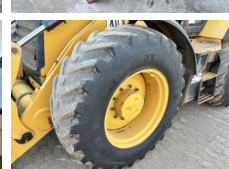

Caterpillar

Caterpillar 444F2

BOSS
MACHINERY

€ 59.500 özel

Y?l 2015
Referans numaras? BM007777
Hours 7.626

Algemeen

T?r 444F2
Yer Veldhoven, Netherlands
Certificaat CE + EPA
Available at Boss Machinery! This used Caterpillar 444F2 Backhoe Loader from 2015 has an engine power of 82 kW and counts 7626 operational hours. The total weight of this Caterpillar 444F2 is 9835 kg and the dimensions are 6.30 x 2.38 x 3.80. Furthermore, this 444F2 is equipped with Klima, Ekstra hidrolik i?levi, ?ekik fonksiyonu. The Caterpillar Backhoe Loader also has a CE + EPA marking. Do you want more information or do you want to try the Caterpillar 444F2 at our yard? Please let us know.

Maten / Gewichten

A??rl?k 9835
Boyutlar U*G*Y 6.30 x 2.38 x 3.80

Technische informatie

S?r?c? yap?land?rmalar? 4x4x4

Motor informatie

Motor markas? Caterpillar
Engine model C4.4
Silindirler 4
Turbo
KW cinsinden kapasite 82

Banden / Rupsen

40% 40% 440/80-28 Michelin
40% 40% 440/80-28 Michelin

Opties

Klima
Ekstra hidrolik i?levi
Çekiç fonksiyonu