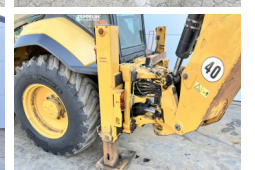

Caterpillar

Caterpillar 444F2

BOSS
MACHINERY

€ 59.500 özel

Y?l 2015
Referans numaras? BM007777
Hours 7.626

Algemeen

T?r 444F2
Yer Veldhoven, Netherlands
Certificaat CE + EPA
Available at Boss Machinery! This used Caterpillar 444F2 Backhoe Loader from 2015 has an engine power of 82 kW and counts 7626 operational hours. The total weight of this Caterpillar 444F2 is 9835 kg and the dimensions are 6.30 x 2.38 x 3.80. Furthermore, this 444F2 is equipped with Klima, Ekstra hidrolik i?levi, ?ekik fonksiyonu. The Caterpillar Backhoe Loader also has a CE + EPA marking. Do you want more information or do you want to try the Caterpillar 444F2 at our yard? Please let us know.

Maten / Gewichten

A??rl?k 9835
Boyutlar U*G*Y 6.30 x 2.38 x 3.80

Technische informatie

S?r?c? yap?land?rmalar? 4x4x4

Motor informatie

Motor markas? Caterpillar
Engine model C4.4
Silindirler 4
Turbo
KW cinsinden kapasite 82

Banden / Rupsen

40% 40% 440/80-28 Michelin
40% 40% 440/80-28 Michelin

Opties

Klima
Ekstra hidrolik i?levi
Çekiç fonksiyonu