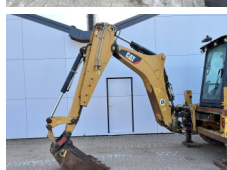

Caterpillar

Caterpillar 444F2

BOSS
MACHINERY

€ 59.500 özel

Y?l 2015
Referans numaras? BM007777
Hours 7.626

Algemeen

T?r 444F2
Yer Veldhoven, Netherlands
Certificaat CE + EPA
Available at Boss Machinery! This used Caterpillar 444F2 Backhoe Loader from 2015 has an engine power of 82 kW and counts 7626 operational hours. The total weight of this Caterpillar 444F2 is 9835 kg and the dimensions are 6.30 x 2.38 x 3.80. Furthermore, this 444F2 is equipped with Klima, Ekstra hidrolik i?levi, ?ekik fonksiyonu. The Caterpillar Backhoe Loader also has a CE + EPA marking. Do you want more information or do you want to try the Caterpillar 444F2 at our yard? Please let us know.

Maten / Gewichten

A??rl?k 9835
Boyutlar U*G*Y 6.30 x 2.38 x 3.80

Technische informatie

S?r?c? yap?land?rmalar? 4x4x4

Motor informatie

Motor markas? Caterpillar
Engine model C4.4
Silindirler 4
Turbo
KW cinsinden kapasite 82

Banden / Rupsen

40% 40% 440/80-28 Michelin
40% 40% 440/80-28 Michelin