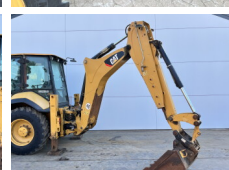

Caterpillar

Caterpillar 444F2

BOSS
MACHINERY

€ 59.500 özel

Y?l 2015
Referans numaras? BM007777
Hours 7.626

Algemeen

T?r 444F2
Yer Veldhoven, Netherlands
Certificaat CE + EPA
Available at Boss Machinery! This used Caterpillar 444F2 Backhoe Loader from 2015 has an engine power of 82 kW and counts 7626 operational hours. The total weight of this Caterpillar 444F2 is 9835 kg and the dimensions are 6.30 x 2.38 x 3.80. Furthermore, this 444F2 is equipped with Klima, Ekstra hidrolik i?levi, ?ekik fonksiyonu. The Caterpillar Backhoe Loader also has a CE + EPA marking. Do you want more information or do you want to try the Caterpillar 444F2 at our yard? Please let us know.

Maten / Gewichten

A??rl?k 9835
Boyutlar U*G*Y 6.30 x 2.38 x 3.80

Technische informatie

S?r?c? yap?land?rmalar? 4x4x4

Motor informatie

Motor markas? Caterpillar
Engine model C4.4
Silindirler 4
Turbo
KW cinsinden kapasite 82

Banden / Rupsen

40% 40% 440/80-28 Michelin
40% 40% 440/80-28 Michelin