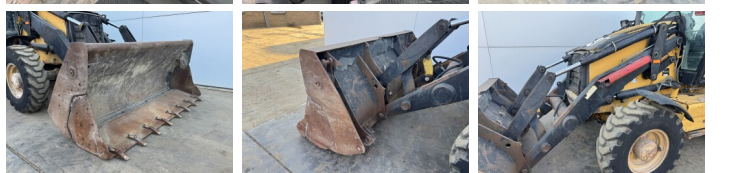

Caterpillar

Caterpillar 432D

BOSS
MACHINERY

€ 27.500 özel

Y?l 2003
Referans numaras? BM007650
Hours 16.478

Algemeen

T?r 432D
Yer Veldhoven, Netherlands
Certificaat CE

Aç?klama

Available at Boss Machinery! This used Caterpillar 432D Backhoe Loader from 2003 has an engine power of 63 kW and counts 16478 operational hours. The total weight of this Caterpillar 432D is 9800 kg and the dimensions are 5.71 x 2.40 x 3.64. Furthermore, this 432D is equipped with Ekstra hidrolik i?levi, Çekiç fonksiyonu. The Caterpillar Backhoe Loader also has a CE marking. Do you want more information or do you want to try the Caterpillar 432D at our yard? Please let us know.

Maten / Gewichten

A??rl?k 9800
Boyutlar U*G*Y 5.71 x 2.40 x 3.64

Technische informatie

S?r?c? yap?land?rmalar? 4x4

Motor informatie

Motor markas? Caterpillar
Engine model 3054
Silindirler 4
Turbo
KW cinsinden kapasite 63

Banden / Rupsen

Opties

Ekstra hidrolik i?levi