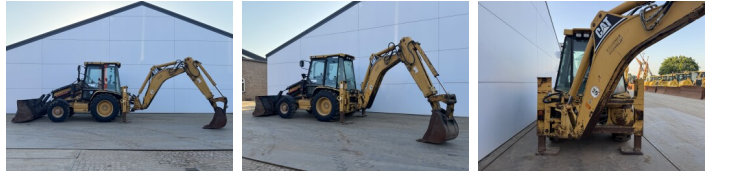

Caterpillar

Caterpillar 432D

BOSS
MACHINERY

€ 27.500 özel

Y?l 2003
Referans numaras? BM007650
Hours 16.478

Algemeen

T?r 432D
Yer Veldhoven, Netherlands
Certificaat CE

Aç?klama

Available at Boss Machinery! This used Caterpillar 432D Backhoe Loader from 2003 has an engine power of 63 kW and counts 16478 operational hours. The total weight of this Caterpillar 432D is 9800 kg and the dimensions are 5.71 x 2.40 x 3.64. Furthermore, this 432D is equipped with Ekstra hidrolik i?levi, Çekiç fonksiyonu. The Caterpillar Backhoe Loader also has a CE marking. Do you want more information or do you want to try the Caterpillar 432D at our yard? Please let us know.

Maten / Gewichten

A??rl?k 9800
Boyutlar U*G*Y 5.71 x 2.40 x 3.64

Technische informatie

S?r?c? yap?land?rmalar? 4x4

Motor informatie

Motor markas? Caterpillar
Engine model 3054
Silindirler 4
Turbo
KW cinsinden kapasite 63

Banden / Rupsen

Opties

Ekstra hidrolik i?levi