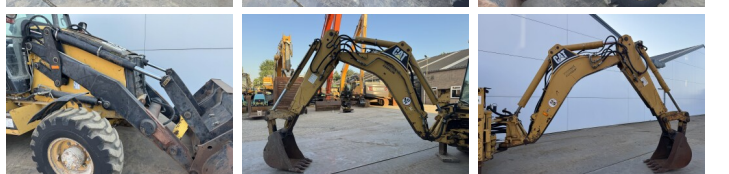

Caterpillar

Caterpillar 432D

BOSS
MACHINERY

€ 27.500 özel

Y?l 2003
Referans numaras? BM007650
Hours 16.478

Algemeen

T?r 432D
Yer Veldhoven, Netherlands
Certificaat CE

Aç?klama

Available at Boss Machinery! This used Caterpillar 432D Backhoe Loader from 2003 has an engine power of 63 kW and counts 16478 operational hours. The total weight of this Caterpillar 432D is 9800 kg and the dimensions are 5.71 x 2.40 x 3.64. Furthermore, this 432D is equipped with Ekstra hidrolik i?levi, Çekiç fonksiyonu. The Caterpillar Backhoe Loader also has a CE marking. Do you want more information or do you want to try the Caterpillar 432D at our yard? Please let us know.

Maten / Gewichten

A??rl?k 9800
Boyutlar U*G*Y 5.71 x 2.40 x 3.64

Technische informatie

S?r?c? yap?land?rmalar? 4x4

Motor informatie

Motor markas? Caterpillar
Engine model 3054
Silindirler 4
Turbo
KW cinsinden kapasite 63

Banden / Rupsen

Opties

Ekstra hidrolik i?levi