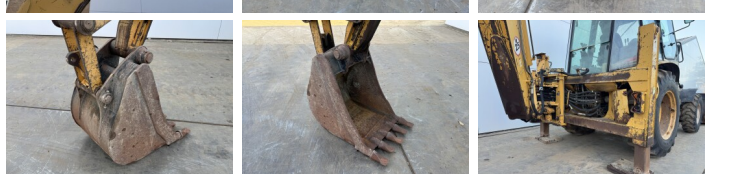

Caterpillar

Caterpillar 432D

BOSS
MACHINERY

€ 27.500 özel

Y?l 2003
Referans numaras? BM007650
Hours 16.478

Algemeen

T?r 432D
Yer Veldhoven, Netherlands
Certificaat CE

Aç?klama

Available at Boss Machinery! This used Caterpillar 432D Backhoe Loader from 2003 has an engine power of 63 kW and counts 16478 operational hours. The total weight of this Caterpillar 432D is 9800 kg and the dimensions are 5.71 x 2.40 x 3.64. Furthermore, this 432D is equipped with Ekstra hidrolik i?levi, Çekiç fonksiyonu. The Caterpillar Backhoe Loader also has a CE marking. Do you want more information or do you want to try the Caterpillar 432D at our yard? Please let us know.

Maten / Gewichten

A??rl?k 9800
Boyutlar U*G*Y 5.71 x 2.40 x 3.64

Technische informatie

S?r?c? yap?land?rmalar? 4x4

Motor informatie

Motor markas? Caterpillar
Engine model 3054
Silindirler 4
Turbo
KW cinsinden kapasite 63

Banden / Rupsen

Opties

Ekstra hidrolik i?levi