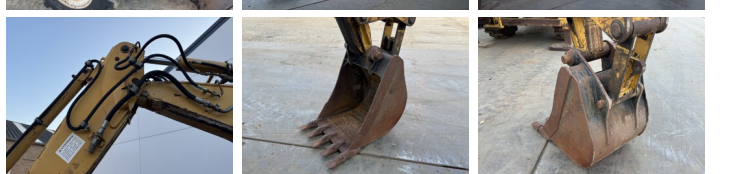

Caterpillar

Caterpillar 432D

BOSS
MACHINERY

€ 27.500 özel

Y?l 2003
Referans numaras? BM007650
Hours 16.478

Algemeen

T?r 432D
Yer Veldhoven, Netherlands
Certificaat CE

Aç?klama

Available at Boss Machinery! This used Caterpillar 432D Backhoe Loader from 2003 has an engine power of 63 kW and counts 16478 operational hours. The total weight of this Caterpillar 432D is 9800 kg and the dimensions are 5.71 x 2.40 x 3.64. Furthermore, this 432D is equipped with Ekstra hidrolik i?levi, Çekiç fonksiyonu. The Caterpillar Backhoe Loader also has a CE marking. Do you want more information or do you want to try the Caterpillar 432D at our yard? Please let us know.

Maten / Gewichten

A??rl?k 9800
Boyutlar U*G*Y 5.71 x 2.40 x 3.64

Technische informatie

S?r?c? yap?land?rmalar? 4x4

Motor informatie

Motor markas? Caterpillar
Engine model 3054
Silindirler 4
Turbo
KW cinsinden kapasite 63

Banden / Rupsen

Opties

Ekstra hidrolik i?levi