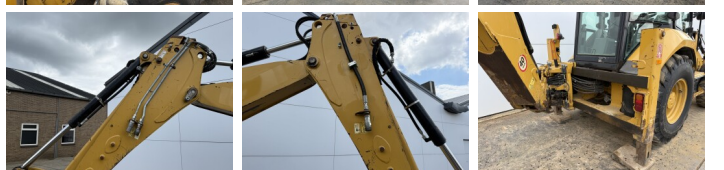

Caterpillar

Caterpillar 427F2 - Telescopic Boom

€ 48.500 özel

Y?l 2015
Referans numaras? BM007647
Hours 5.787

Algemeen

T?r 427F2 - Telescopic Boom
Yer Veldhoven, Netherlands
Certificaat CE + EPA
Available at Boss Machinery! This used Caterpillar 427F2 - Telescopic Boom Backhoe Loader from 2015 has an engine power of 55 kW and counts 5787 operational hours. The total weight of this Caterpillar 427F2 - Telescopic Boom is 8620 kg and the dimensions are 6.38 x 2.41 x 3.74. Furthermore, this 427F2 - Telescopic Boom is equipped with H?zli? kupl?r, Klima, Ekstra hidrolik i?levi, ?ekic fonksiyonu. The Caterpillar Backhoe Loader also has a CE + EPA marking. Do you want more information or do you want to try the Caterpillar 427F2 - Telescopic Boom at our yard? Please let us know.

Maten / Gewichten

A??rl?k 8620
Boyutlar U*G*Y 6.38 x 2.41 x 3.74

Technische informatie

S?r?c? yap?land?rmalar? 4x4

Motor informatie

Motor markas? Caterpillar
Engine model C3.4B
Silindirler 4
Turbo
KW cinsinden kapasite 55

BOSS
MACHINERY