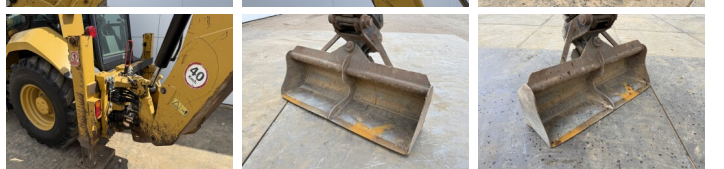

Caterpillar

Caterpillar 427F2 - Telescopic Boom

€ 48.500 özel

Y?l 2015
Referans numaras? BM007647
Hours 5.787

Algemeen

T?r 427F2 - Telescopic Boom
Yer Veldhoven, Netherlands
Certificaat CE + EPA
Available at Boss Machinery! This used Caterpillar 427F2 - Telescopic Boom Backhoe Loader from 2015 has an engine power of 55 kW and counts 5787 operational hours. The total weight of this Caterpillar 427F2 - Telescopic Boom is 8620 kg and the dimensions are 6.38 x 2.41 x 3.74. Furthermore, this 427F2 - Telescopic Boom is equipped with H?zli? kupl?r, Klima, Ekstra hidrolik i?levi, ?ekic fonksiyonu. The Caterpillar Backhoe Loader also has a CE + EPA marking. Do you want more information or do you want to try the Caterpillar 427F2 - Telescopic Boom at our yard? Please let us know.

Maten / Gewichten

A??rl?k 8620
Boyutlar U*G*Y 6.38 x 2.41 x 3.74

Technische informatie

S?r?c? yap?land?rmalar? 4x4

Motor informatie

Motor markas? Caterpillar
Engine model C3.4B
Silindirler 4
Turbo
KW cinsinden kapasite 55

BOSS
MACHINERY